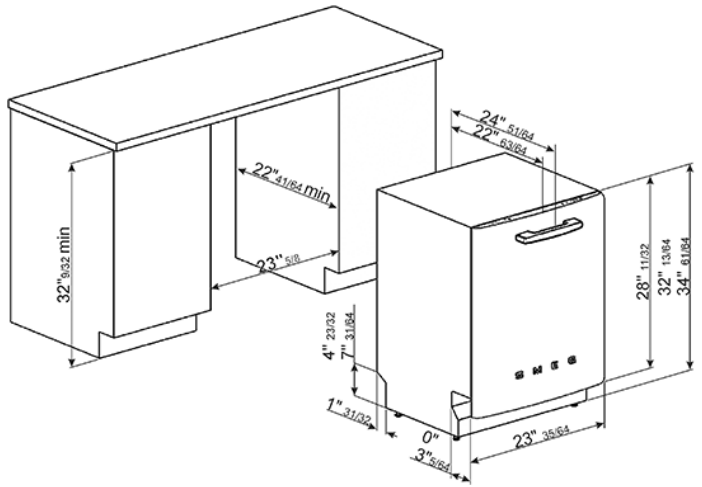

Approx 24" Pre-finished Dishwasher with 50'S  
Retro Style handle, Black  
EAN13: 8017709262655

- Full-size tub • Hidden stainless steel electronic control panel • Self-balancing door • 10 wash cycles including crystal washing, economy cycle and speed (27min) • Sanitation • Condenser drying • Stainless steel tub and filter • Concealed heating element • Half-load • Delay timer (up to 9 hours) • 5 temperatures: 100°F, 113°F, 122°F, 149°F, 158°F • **Orbital Wash System** • Complete Water Leak Protection System
- **13 place setting** • Enameled steel baskets • Adjustable upper basket to accommodate plates up to 13 3/4" in diameter • 2 cutlery baskets • **Third upper basket for cutlery: FlexiDuo** • With third cutlery basket • 4 flip-down spike rails on lower basket • 2 glass support racks in upper basket • Lower basket with double foldable rack • Noise level: 43dB (A) • Energy Star-rated • Height leveling legs • Voltage rating: 115V - 60Hz • Nominal power: 13Amps - 1,800W • Voltage 110-120V: Frequency 60Hz. • Water usage: normal/short cycle: 3.54/1.72 gal.

## Options

- KIT6FIL - 2" decorative fill strip.