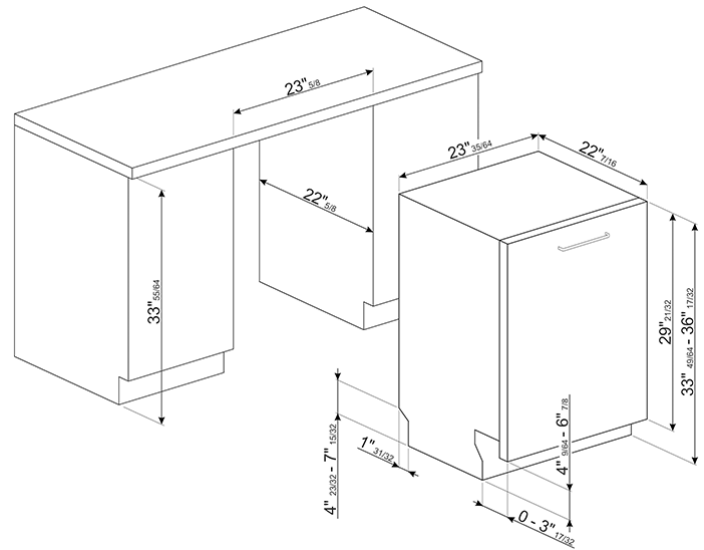

24" Dishwasher FingerPrint Proof Stainless Steel,
Maxi-Height Door and Professional Handle
EAN13: 8017709237141

- Full-size tub • Hidden electronic control panel • Self-balancing door • Hinges: Self balancing with fixed hinges • Adjustable feet: 7cm, from 860 to 930 mm • 5 wash cycles including crystal washing + 5 quick programmes • Soak, Crystal, 1/2 Daily, ECO Quick, Delicate and Quick, Normal Quick, Extreme Wash • Stainless steel tub and filter • Concealed heating element • **1/2 load FlexiZone option (varied distribution) • Quick Time option** • Flexi tabs option • Delay timer option: up to 9 hours, with automatic soak • 5 temperatures: 100°F, 113°F, 122°F, 149°F, 158°F • Salt and rinse aid refill indicators • Orbital Wash System • Water Leak Protection System • Single "Aquastop" Water Protection System • 13 place settings • Display with delay the start option • Gray baskets • Lower basket: with wire Handle gripl • Upper Basket: with central fixed racks • Height adjustment of the upper basket: On two levels, by extraction • Largest loadable dish in upper basket: 23,5 cm • Lower Basket: with single foldable rack • Largest loadable dish in lower basket: 35 cm • Noise level: 49dB (A) • Energy Star-rated • Height leveling legs • Voltage rating: 120V - 60Hz • Nominal power: 13Amps - 1800W • Voltage 110-120V: Frequency 60Hz. • Water usage: normal/short cycle: 3.17/ 2.38 gal