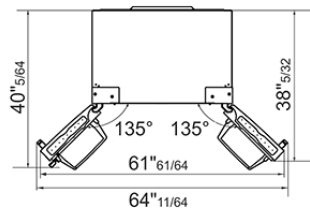

36", Stainless steel, 2 doors and 2 drawers
EAN13: 8017709255275

- Installation: Free Standing • Cooling type: No frost • Defrost: Automatic • **Aesthetics** • Design: Flat • Material: Stainless steel • Door steel type: Fingerprint proof • Logo color: Silver • Handle color: Stainless steel • Cabinet material: Steel • Side color: Silver • Door shelves profile color: Silver • Drawers profile color: Silver • Color of glass shelf profile: White • LCD Touch Display • **Refrigerator compartment features** • Number of fruit and vegetables drawers: 2 • Number of adjustable shelves: 2 • Adjustable shelves: Glass • Crisper/vegetable drawers cover: Glass • LED Lighting • Life Plus zone-32°F • Internal LED light in fridge • Type of internal light (fridge): LED • **Refrigerator Inner Door** • Number of door shelves with transparent cover: 2 • Number of adjustable door shelves: 4 • Number of bottle shelves: 2 • **Other Refrigerator features** • Accessories: Egg tray • MultiFlow air ventilation • Crisper Drawers - fresher fruits and vegetables • Large, gallon-sized shelves • **Freezer compartment features** • Number of drawers: 2 • **Other Freezer features** • Ice maker: Automatic • Ice tray shelf • **Other Technical Features** • Functions display: Holiday, Fast freezing, Control lock, Temperature alarm • MultiZone - Convertible/Multi-Use freezer zone • Fast freezing option • Door open alarm • Temperature Alarm • Electronic temperature control • Dual Air-Cooling System: Separate cooling systems for refrigerator, and freezer compartment • Refrigerant type: R134a • **Performance / Energy Label** • Annual energy consumption: 623 kWh • Storage volume fresh food compartment: 14.7 cu.ft. • Storage volume frozen food compartment: 6.0 cu.ft. • Total storage volume: 19.0 cu.ft. • Total gross volume: 22.0 cu.ft. • 4 No-Frost system: Total • Thaw time: 20 hrs • Noise level: 45 dB(A) • **Electrical Connection** • Electrical connection rating: 160 W • Current: 2.7 Amp • Voltage (V): 115 V • Frequency (Hz): 60 Hz