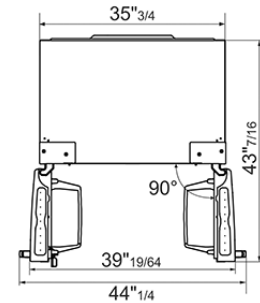

36", Stainless steel, 2 doors and 2 drawers
EAN13: 8017709255275

- Installation: Free Standing • Cooling type: No frost • Defrost: Automatic • **Aesthetics** • Design: Flat • Material: Stainless steel • Door steel type: Fingerprint proof • Logo color: Silver • Handle color: Stainless steel • Cabinet material: Steel • Side color: Silver • Door shelves profile color: Silver • Drawers profile color: Silver • Color of glass shelf profile: White • LCD Touch Display • **Refrigerator compartment features** • Number of fruit and vegetables drawers: 2 • Number of adjustable shelves: 2 • Adjustable shelves: Glass • Crisper/vegetable drawers cover: Glass • LED Lighting • Life Plus zone-32°F • Internal LED light in fridge • Type of internal light (fridge): LED • **Refrigerator Inner Door** • Number of door shelves with transparent cover: 2 • Number of adjustable door shelves: 4 • Number of bottle shelves: 2 • **Other Refrigerator features** • Accessories: Egg tray • MultiFlow air ventilation • Crisper Drawers - fresher fruits and vegetables • Large, gallon-sized shelves • **Freezer compartment features** • Number of drawers: 2 • **Other Freezer features** • Ice maker: Automatic • Ice tray shelf • **Other Technical Features** • Functions display: Holiday, Fast freezing, Control lock, Temperature alarm • MultiZone - Convertible/Multi-Use freezer zone • Fast freezing option • Door open alarm • Temperature Alarm • Electronic temperature control • Dual Air-Cooling System: Separate cooling systems for refrigerator, and freezer compartment • Refrigerant type: R134a • **Performance / Energy Label** • Annual energy consumption: 623 kWh • Storage volume fresh food compartment: 14.7 cu.ft. • Storage volume frozen food compartment: 6.0 cu.ft. • Total storage volume: 19.0 cu.ft. • Total gross volume: 22.0 cu.ft. • 4 No-Frost system: Total • Thaw time: 20 hrs • Noise level: 45 dB(A) • **Electrical Connection** • Electrical connection rating: 160 W • Current: 2.7 Amp • Voltage (V): 115 V • Frequency (Hz): 60 Hz