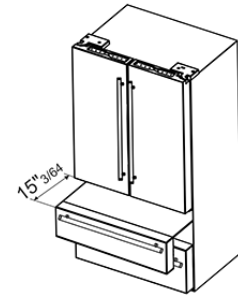

36", Stainless steel, 2 doors and 2 drawers
EAN13: 8017709255275

- Installation: Free Standing • Cooling type: No frost • Defrost: Automatic • **Aesthetics** • Design: Flat • Material: Stainless steel • Door steel type: Fingerprint proof • Logo color: Silver • Handle color: Stainless steel • Cabinet material: Steel • Side color: Silver • Door shelves profile color: Silver • Drawers profile color: Silver • Color of glass shelf profile: White • LCD Touch Display • **Refrigerator compartment features** • Number of fruit and vegetables drawers: 2 • Number of adjustable shelves: 2 • Adjustable shelves: Glass • Crisper/vegetable drawers cover: Glass • LED Lighting • Life Plus zone-32°F • Internal LED light in fridge • Type of internal light (fridge): LED • **Refrigerator Inner Door** • Number of door shelves with transparent cover: 2 • Number of adjustable door shelves: 4 • Number of bottle shelves: 2 • **Other Refrigerator features** • Accessories: Egg tray • MultiFlow air ventilation • Crisper Drawers - fresher fruits and vegetables • Large, gallon-sized shelves • **Freezer compartment features** • Number of drawers: 2 • **Other Freezer features** • Ice maker: Automatic • Ice tray shelf • **Other Technical Features** • Functions display: Holiday, Fast freezing, Control lock, Temperature alarm • MultiZone - Convertible/Multi-Use freezer zone • Fast freezing option • Door open alarm • Temperature Alarm • Electronic temperature control • Dual Air-Cooling System: Separate cooling systems for refrigerator, and freezer compartment • Refrigerant type: R134a • **Performance / Energy Label** • Annual energy consumption: 623 kWh • Storage volume fresh food compartment: 14.7 cu.ft. • Storage volume frozen food compartment: 6.0 cu.ft. • Total storage volume: 19.0 cu.ft. • Total gross volume: 22.0 cu.ft. • 4 No-Frost system: Total • Thaw time: 20 hrs • Noise level: 45 dB(A) • **Electrical Connection** • Electrical connection rating: 160 W • Current: 2.7 Amp • Voltage (V): 115 V • Frequency (Hz): 60 Hz