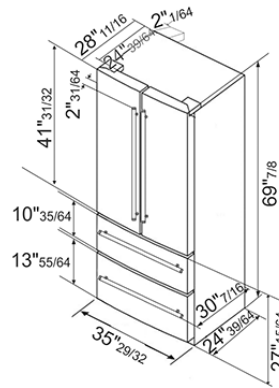

36", Stainless steel, 2 doors and 2 drawers
EAN13: 8017709255275

- Installation: Free Standing • Cooling type: No frost • Defrost: Automatic • **Aesthetics** • Design: Flat • Material: Stainless steel • Door steel type: Fingerprint proof • Logo color: Silver • Handle color: Stainless steel • Cabinet material: Steel • Side color: Silver • Door shelves profile color: Silver • Drawers profile color: Silver • Color of glass shelf profile: White • LCD Touch Display • **Refrigerator compartment features** • Number of fruit and vegetables drawers: 2 • Number of adjustable shelves: 2 • Adjustable shelves: Glass • Crisper/vegetable drawers cover: Glass • LED Lighting • Life Plus zone-32°F • Internal LED light in fridge • Type of internal light (fridge): LED • **Refrigerator Inner Door** • Number of door shelves with transparent cover: 2 • Number of adjustable door shelves: 4 • Number of bottle shelves: 2 • **Other Refrigerator features** • Accessories: Egg tray • MultiFlow air ventilation • Crisper Drawers - fresher fruits and vegetables • Large, gallon-sized shelves • **Freezer compartment features** • Number of drawers: 2 • **Other Freezer features** • Ice maker: Automatic • Ice tray shelf • **Other Technical Features** • Functions display: Holiday, Fast freezing, Control lock, Temperature alarm • MultiZone - Convertible/Multi-Use freezer zone • Fast freezing option • Door open alarm • Temperature Alarm • Electronic temperature control • Dual Air-Cooling System: Separate cooling systems for refrigerator, and freezer compartment • Refrigerant type: R134a • **Performance / Energy Label** • Annual energy consumption: 623 kWh • Storage volume fresh food compartment: 14.7 cu.ft. • Storage volume frozen food compartment: 6.0 cu.ft. • Total storage volume: 19.0 cu.ft. • Total gross volume: 22.0 cu.ft. • 4 No-Frost system: Total • Thaw time: 20 hrs • Noise level: 45 dB(A) • **Electrical Connection** • Electrical connection rating: 160 W • Current: 2.7 Amp • Voltage (V): 115 V • Frequency (Hz): 60 Hz