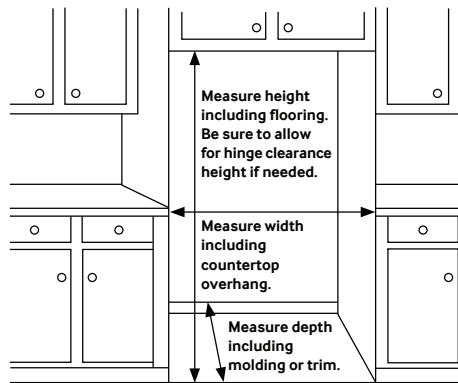

RF24R7201SR

SAMSUNG

23 cu. ft. Counter Depth, 4-Door French Door Refrigerator

Installation Specifications

1. Measure the height, width and depth of the opening, making sure to include baseboards, molding tile, countertop overhang, etc. Check to be sure there is enough room to open the door (consider walls, islands or other obstacles when measuring).
2. Refer to illustration below to determine dimensions.
3. Allow 2.5" of clearance on hinge side of refrigerator when installing next to a wall where handle may make contact.
4. Allow 1" minimum clearance at rear for proper air circulation and water/electrical connections. Allow a 3/8" minimum clearance at sides and top for ease of installation.
5. Ensure each door and entryway in the home is wide enough for the refrigerator to be moved through easily.

For optimal usage and to be able to open refrigerator doors completely, do not install next to a wall.

Please note: The following dimension and cutout information is for planning purposes only. For complete installation details, consult manual packed with product, or download manual online at samsung.com.