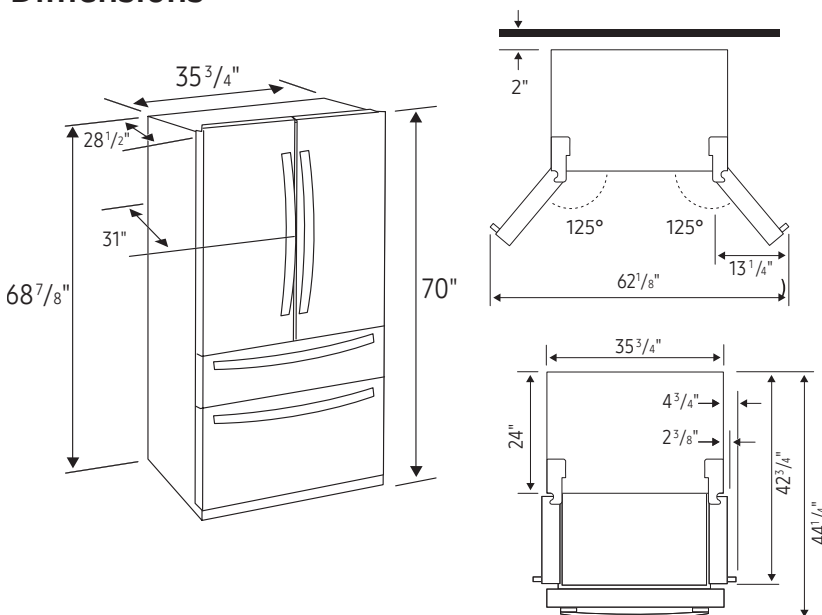

### Installation Specifications

1. Measure the height, width and depth of the opening, making sure to include baseboards, molding tile, countertop overhang, etc. Check to be sure there is enough room to open the door (consider walls, islands or other obstacles when measuring).
2. Refer to illustration below to determine dimensions.
3. Allow 2.5" of clearance on hinge side of refrigerator when installing next to a wall where handle may make contact.
4. Allow 1" minimum clearance at rear for proper air circulation and water/electrical connections. Allow a 3/8" minimum clearance at sides and top for ease of installation.
5. Ensure each door and entryway in the home is wide enough for the refrigerator to be moved through easily.

For optimal usage and to be able to open refrigerator doors completely, do not install next to a wall.

Please note: The following dimension and cutout information is for planning purposes only. For complete installation details, consult manual packed with product, or download manual online at [samsung.com](http://samsung.com).

### Dimensions

**Total Capacity: 22.6 cu. ft.**

**Refrigerator: 13.0 cu. ft.**

- Modern External Filtered Water and Ice Dispenser - Crushed or Cubed Ice
- Ice Max
- High Efficiency LED Lighting
- 2 Humidity-Controlled Crispers
- 5 Tempered Glass Spill-Proof Shelves
  - 1 Slide-In/Flip-Up, 1 Flip-Up, 1 Full Width, 2 Fixed
- 6 Clear Door Bins
  - Right Door: 3 Gallon Bins
  - Left Door: 3 Regular Bins