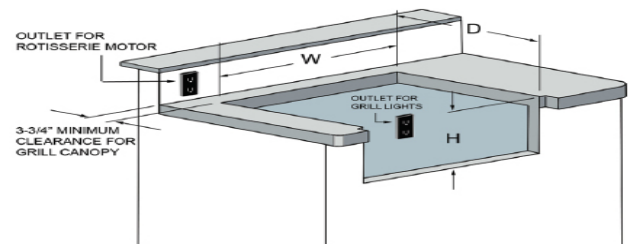

## Key Features:

- Heliarc-welded, 304 stainless steel construction
- 3/8" polished stainless steel grill grates
- Ceramic briquettes
- Polished and seamless edges
- Double-walled, insulated canopy
- Integrated hood thermometer
- 9-volt precision-fire electronic ignition
- 27,500 BTU 18SR burners
- 18,000 BTU flush, mounted infrared rotisserie burner
- Adjustable, removable warming shelf
- Heavy-duty handle
- Ergonomic control panel
- Spring-assisted lid
- Halogen interior lighting
- Oversized drip tray

## Grill Features & Specifications

Model	Burners	Sear Zone Burner	Rotisserie	Halogen Lights	Smoke Drawer	Smoker Burner	Grill Area
VBQ30GB	2 x 27,500 BTU	—	—	—	●	—	542 sq in
VBQ30G	2 x 27,500 BTU	—	1 x 15,000 BTU IR	●	●	1 x 7,000 BTU	542 sq in

### Product Dimensions

Grill	W	H	D
VBQ30G	33"	31"	30"
VBQ30GB	33"	31"	30"

### Cutout Dimensions

Grill	W	H	D
VBQ30G	28 1/2"	10 1/4"	23"
VBQ30GB	28 1/2"	10 1/4"	23"

Cutout flush with cabinet face