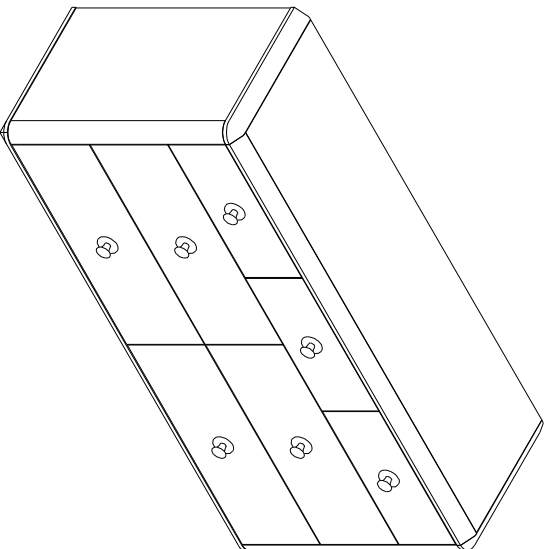

REPLACEABLE PART / PARTIE REMPLAÇABLE / PARTE REEMPLAZABLE
ITEM NO. / ARTICLE NO. / ARTICULO NO : D233-011
DESCRIPTION / DESCRIPCIÓN : SEVEN DRAWER DRESSER - BLACK / COMMUNE À TIROIRS / TOCADOR CON CAJONES

⚠ WARNING Serious or fatal crushing injuries can occur from furniture tip-over. To help prevent tip-over:	
	• Install tip-over restraint provided. • Place heaviest items in the lowest drawers. • Do not set TVs or other heavy objects on top of this product, unless the product is specifically designed to accommodate them. • Never allow children to climb or hang on drawers, doors, or shelves. • Never open more than one drawer at a time (CFR). • Do not defast or remove the drawer frontlock system. Use of tip-over restraints may only reduce, but not eliminate, the risk of tip-over. This is a permanent label. Do not remove!

x7 RPD233-011-KNOB-Knob + Screw
Poignée + Vis
Tirador + Tornillo

x7 COMGLIDE-12-35-Drawer Glide
Glisère
Carril de deslizamiento

x4 RC-BR-NAIL-Plastic nail - Clou - Clavo

* Replaceable Part