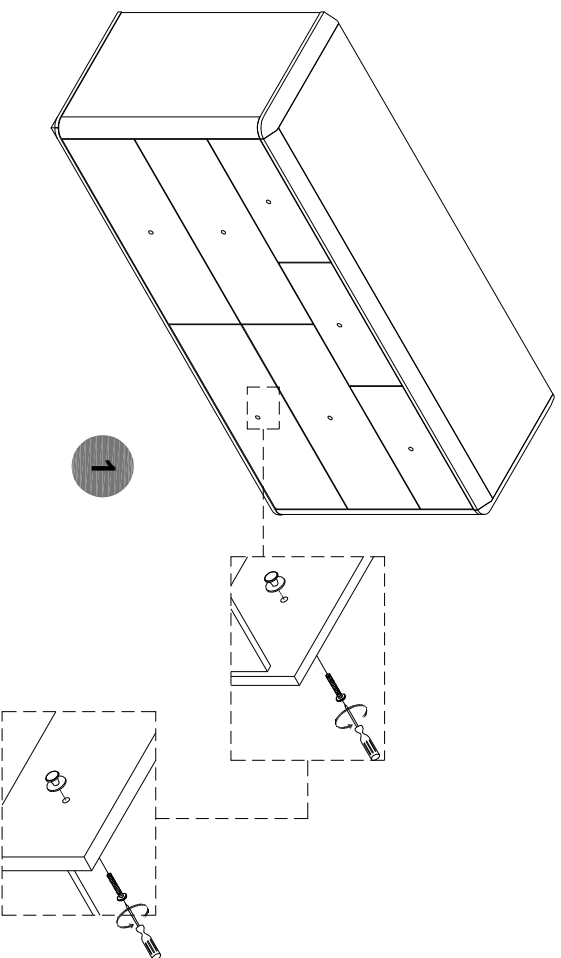

**PARTS LIST / LISTE DES PIÈCES / LISTA DE PIEZAS**  
ITEM NO. / ARTICLE NO. / ARTICULO NO : D233-011  
DESCRIPTION / DESCRIPCIÓN : SEVEN DRAWER DRESSER - BLACK / COMMUNE À TIROIRS / TOCADOR CON CAJONES

<b>⚠ WARNING</b> Serious or fatal crushing injuries can occur from furniture tip-over. To help prevent tip-over:	
	<ul style="list-style-type: none"><li>• Install tip-over restraint provided.</li><li>• Place heaviest items in the lowest drawers.</li><li>• Do not set TVs or other heavy objects on top of this product, unless the product is specifically designed to accommodate them.</li><li>• Never allow children to climb or hang on drawers, doors, or shelves.</li><li>• Never open more than one drawer at a time (CFR).</li><li>• Do not defast or remove the drawer frontlock system.</li></ul> <p>Use of tip-over restraints may only reduce, but not eliminate, the risk of tip-over. This is a permanent label. Do not remove!</p>

- x1 Furniture Tipping Restraint
- x1 Systeme antipasculement
- x1 Control para evitar vuelcos

\* Replaceable Part

**ASSEMBLY INSTRUCTIONS / NOTICE DE MONTAGE / INSTRUCCIONES DE MONTAJE**  
ITEM NO. / ARTICLE NO. / ARTICULO NO. :D233-011  
DESCRIPTION / DESCRIPCIÓN : SEVEN DRAWER DRESSER - BLACK / COMMUNE À TIROIRS / TOCADOR CON CAJONES

\* Replaceable Part

**REPLACEABLE PART / PARTIE REMPLAÇABLE / PARTE REEMPLAZABLE**  
ITEM NO. / ARTICLE NO. / ARTICULO NO : D233-011  
DESCRIPTION / DESCRIPCIÓN : SEVEN DRAWER DRESSER - BLACK / COMMUNE À TIROIRS / TOCADOR CON CAJONES