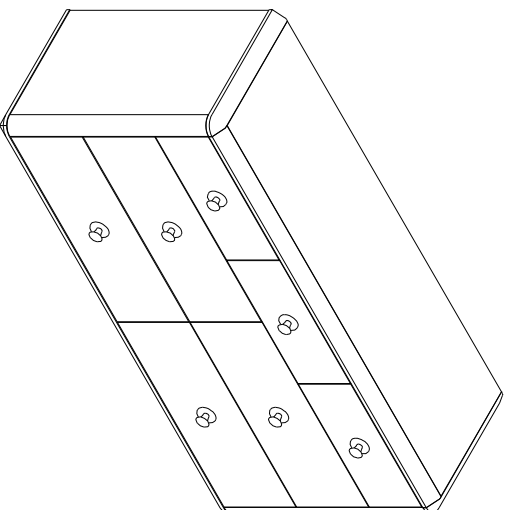

**PARTS LIST / LISTE DES PIÈCES / LISTA DE PIEZAS**  
ITEM NO. / ARTICLE NO. / ARTICULO NO : D233-011  
DESCRIPTION / DESCRIPCIÓN : SEVEN DRAWER DRESSER - BLACK / COMMUNE À TIROIRS / TOCADOR CON CAJONES

<b>⚠ WARNING</b> Serious or fatal crushing injuries can occur from furniture tip-over. To help prevent tip-over:	
	<ul style="list-style-type: none"><li>• Install tip-over restraint provided.</li><li>• Place heaviest items in the lowest drawers.</li><li>• Do not set TVs or other heavy objects on top of this product, unless the product is specifically designed to accommodate them.</li><li>• Never allow children to climb or hang on drawers, doors, or shelves.</li><li>• Never open more than one drawer at a time (CFR).</li><li>• Do not defast or remove the drawer frontlock system.</li></ul> <p>Use of tip-over restraints may only reduce, but not eliminate, the risk of tip-over. This is a permanent label. Do not remove!</p>

- x1 Furniture Tipping Restraint
- x1 Systeme antipasculement
- x1 Control para evitar vuelcos

\* Replaceable Part

**ASSEMBLY INSTRUCTIONS / NOTICE DE MONTAGE / INSTRUCCIONES DE MONTAJE**  
ITEM NO. / ARTICLE NO. / ARTICULO NO. :D233-011  
DESCRIPTION / DESCRIPCIÓN : SEVEN DRAWER DRESSER - BLACK / COMMUNE À TIROIRS / TOCADOR CON CAJONES

\* Replaceable Part

**REPLACEABLE PART / PARTIE REMPLAÇABLE / PARTE REEMPLAZABLE**  
ITEM NO. / ARTICLE NO. / ARTICULO NO : D233-011  
DESCRIPTION / DESCRIPCIÓN : SEVEN DRAWER DRESSER - BLACK / COMMUNE À TIROIRS / TOCADOR CON CAJONES