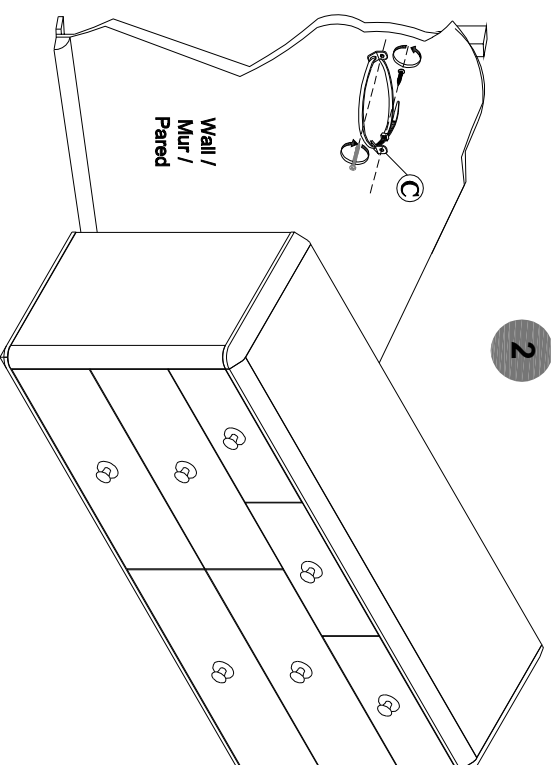

PARTS LIST / LISTE DES PIÈCES / LISTA DE PIEZAS
ITEM NO. / ARTICLE NO. / ARTICULO NO : D233-011
DESCRIPTION / DESCRIPCIÓN : SEVEN DRAWER DRESSER - BLACK / COMMUNE À TIROIRS / TOCADOR CON CAJONES

⚠ WARNING Serious or fatal crushing injuries can occur from furniture tip-over. To help prevent tip-over:	
	<ul style="list-style-type: none">• Install tip-over restraint provided.• Place heaviest items in the lowest drawers.• Do not set TVs or other heavy objects on top of this product, unless the product is specifically designed to accommodate them.• Never allow children to climb or hang on drawers, doors, or shelves.• Never open more than one drawer at a time (CFR).• Do not defast or remove the drawer frontlock system. <p>Use of tip-over restraints may only reduce, but not eliminate, the risk of tip-over. This is a permanent label. Do not remove!</p>

- x1 Furniture Tipping Restraint
- x1 Systeme antipasculement
- x1 Control para evitar vuelcos

* Replaceable Part

ASSEMBLY INSTRUCTIONS / NOTICE DE MONTAGE / INSTRUCCIONES DE MONTAJE
ITEM NO. / ARTICLE NO. / ARTICULO NO : D233-011
DESCRIPTION / DESCRIPCIÓN : SEVEN DRAWER DRESSER - BLACK / COMMUNE À TIROIRS / TOCADOR CON CAJONES

* Replaceable Part

REPLACEABLE PART / PARTIE REMPLAÇABLE / PARTE REEMPLAZABLE
ITEM NO. / ARTICLE NO. / ARTICULO NO. :D233-011
DESCRIPTION / DESCRIPCIÓN : SEVEN DRAWER DRESSER - BLACK / COMMUNE À TIROIRS / TOCADOR CON CAJONES