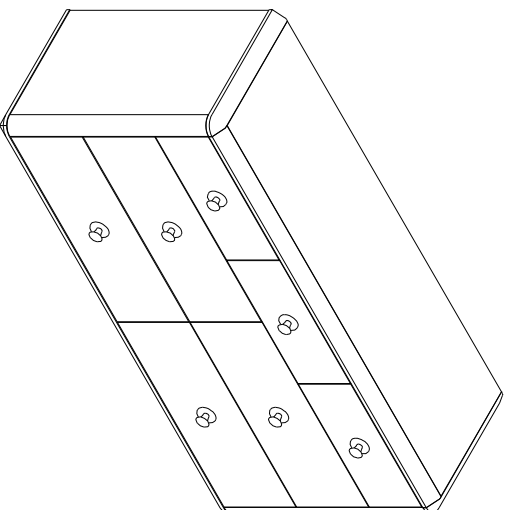

PARTS LIST / LISTE DES PIÈCES / LISTA DE PIEZAS
ITEM NO. / ARTICLE NO. / ARTICULO NO : D233-011
DESCRIPTION / DESCRIPCIÓN : SEVEN DRAWER DRESSER - BLACK / COMMUNE À TIROIRS / TOCADOR CON CAJONES

⚠ WARNING Serious or fatal crushing injuries can occur from furniture tip-over. To help prevent tip-over:	
	<ul style="list-style-type: none">• Install tip-over restraint provided.• Place heaviest items in the lowest drawers.• Do not set TVs or other heavy objects on top of this product, unless the product is specifically designed to accommodate them.• Never allow children to climb or hang on drawers, doors, or shelves.• Never open more than one drawer at a time (CFR).• Do not defast or remove the drawer frontlock system. <p>Use of tip-over restraints may only reduce, but not eliminate, the risk of tip-over. This is a permanent label. Do not remove!</p>

- x1 Furniture Tipping Restraint
- x1 Systeme antipasculement
- x1 Control para evitar vuelcos

* Replaceable Part

ASSEMBLY INSTRUCTIONS / NOTICE DE MONTAGE / INSTRUCCIONES DE MONTAJE
ITEM NO. / ARTICLE NO. / ARTICULO NO : D233-011
DESCRIPTION / DESCRIPCIÓN : SEVEN DRAWER DRESSER - BLACK / COMMUNE À TIROIRS / TOCADOR CON CAJONES

* Replaceable Part

REPLACEABLE PART / PARTIE REMPLAÇABLE / PARTE REEMPLAZABLE
ITEM NO. / ARTICLE NO. / ARTICULO NO. :D233-011
DESCRIPTION / DESCRIPCIÓN : SEVEN DRAWER DRESSER - BLACK / COMMUNE À TIROIRS / TOCADOR CON CAJONES