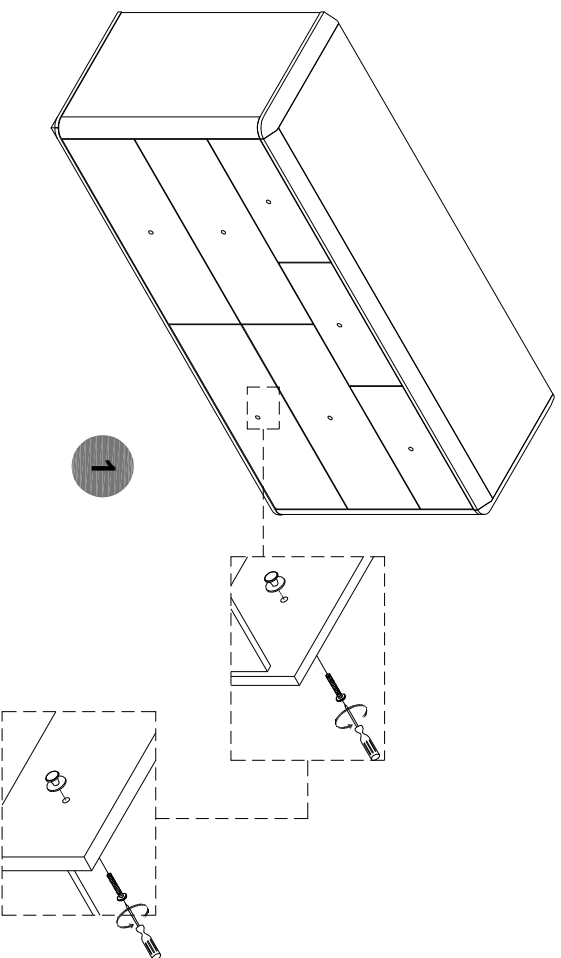

PARTS LIST / LISTE DES PIÈCES / LISTA DE PIEZAS
ITEM NO. / ARTICLE NO. / ARTICULO NO : D233-011
DESCRIPTION / DESCRIPCIÓN : SEVEN DRAWER DRESSER - BLACK / COMMUNE À TIROIRS / TOCADOR CON CAJONES

⚠ WARNING Serious or fatal crushing injuries can occur from furniture tip-over. To help prevent tip-over:	
	<ul style="list-style-type: none">• Install tip-over restraint provided.• Place heaviest items in the lowest drawers.• Do not set TVs or other heavy objects on top of this product, unless the product is specifically designed to accommodate them.• Never allow children to climb or hang on drawers, doors, or shelves.• Never open more than one drawer at a time (CFR).• Do not defast or remove the drawer frontlock system. <p>Use of tip-over restraints may only reduce, but not eliminate, the risk of tip-over. This is a permanent label. Do not remove!</p>

- x1 Furniture Tipping Restraint
- x1 Systeme antipasculement
- x1 Control para evitar vuelcos

* Replaceable Part

ASSEMBLY INSTRUCTIONS / NOTICE DE MONTAGE / INSTRUCCIONES DE MONTAJE
ITEM NO. / ARTICLE NO. / ARTICULO NO : D233-011
DESCRIPTION / DESCRIPCIÓN : SEVEN DRAWER DRESSER - BLACK / COMMUNE À TIROIRS / TOCADOR CON CAJONES

* Replaceable Part

REPLACEABLE PART / PARTIE REMPLAÇABLE / PARTE REEMPLAZABLE
ITEM NO. / ARTICLE NO. / ARTICULO NO. :D233-011
DESCRIPTION / DESCRIPCIÓN : SEVEN DRAWER DRESSER - BLACK / COMMUNE À TIROIRS / TOCADOR CON CAJONES