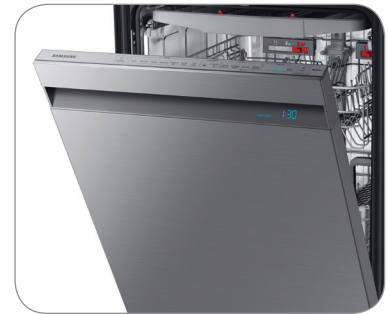

DW80R9950

SAMSUNG

Samsung Linear Wash 39 dBA Dishwasher

Signature Features

Linear Wash System

- AquaBlast™ jets provide corner to corner coverage for superior cleaning.

Whisper Quiet Cleaning

- Less noise and less disturbance with virtually silent wash cycles at 39 dBA.

AutoRelease™ Door

- At the end of a cycle, the door automatically opens to circulate air and improve drying performance.

Available Colors

-  Fingerprint Resistant Stainless Steel (shown)
-  Fingerprint Resistant Black Stainless Steel
-  Fingerprint Resistant Tuscan Stainless Steel

Linear Wash System

AutoRelease™ Door

Features

- Flexible 3rd Rack
- Fingerprint Resistant Stainless Finish
- Zone Booster™
- Touch Control
- Quiet Operation: 39 dBA
- Wi-Fi Connectivity
- 7 Wash Cycles
- 8 Options
- Half-Load Cycle
- Express Cycle: 60 Minutes
- One-Touch Adjustable Racking System
- Full Stainless Steel Interior
- 15 Place Settings
- 3 Spray Wash Arms (Upper, Middle, Lower)

Dimensions

Side View

Rear View

Features

- 7 Wash Cycles: Auto, Normal, Heavy, Delicate, Express 60, Rinse Only, Self Clean
- 8 Options: Half-Load Wash (Lower Rack), Zone Booster™ (Left), Speed Booster, Hi-Temp Wash, Sanitize (Anti-bacterial – NSF), Delay Start, Control Lock, Smart Control (Wi-Fi App)
- AutoRelease™ Door
- Hidden Heat Element
- Stainless Steel Interior Tub