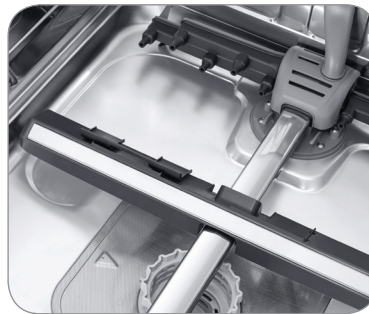

AutoRelease™ Door

- At the end of a cycle, the door automatically opens to circulate air and improve drying performance.

Available Colors

-  Fingerprint Resistant Stainless Steel (shown)
-  Fingerprint Resistant Black Stainless Steel
-  Fingerprint Resistant Tuscan Stainless Steel

Linear Wash System

AutoRelease™ Door

Features

- Flexible 3rd Rack
- Fingerprint Resistant Stainless Finish
- Zone Booster™
- Touch Control
- Quiet Operation: 39 dBA
- Wi-Fi Connectivity
- 7 Wash Cycles
- 8 Options
- Half-Load Cycle
- Express Cycle: 60 Minutes
- One-Touch Adjustable Racking System
- Full Stainless Steel Interior
- 15 Place Settings
- 3 Spray Wash Arms (Upper, Middle, Lower)