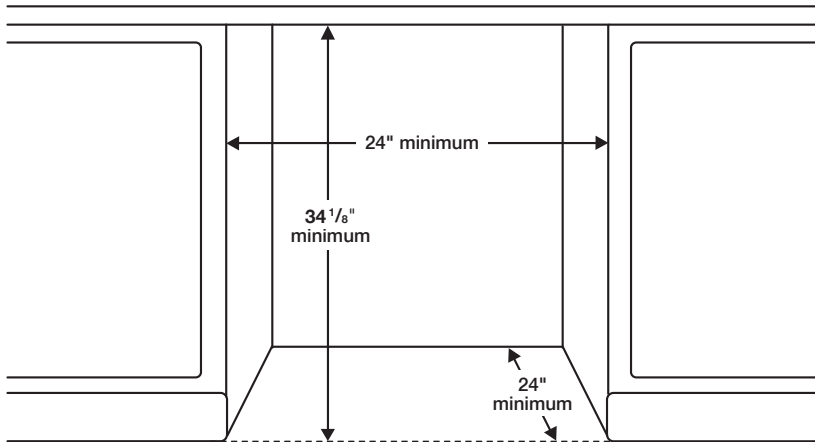

Dimensions

Side View

Rear View

Features

- 7 Wash Cycles: Auto, Normal, Heavy, Delicate, Express 60, Rinse Only, Self Clean
- 8 Options: Half-Load Wash (Lower Rack), Zone Booster™ (Left), Speed Booster, Hi-Temp Wash, Sanitize (Anti-bacterial – NSF), Delay Start, Control Lock, Smart Control (Wi-Fi App)
- AutoRelease™ Door
- Hidden Heat Element
- Stainless Steel Interior Tub

Warranty

One (1) Year All Parts and Labor

Five (5) Year Limited on Printed Circuit Board and Interior Nylon Racks

Product Dimensions & Weight (WxHxD)

Dimensions (height is adjustable):

23 7/8" x 33 7/8" - 35" x 25"

Weight: 95 lbs

Shipping Dimensions & Weight (WxHxD)

Dimensions:

26" x 34 3/4" x 29 3/4"

Weight: 101 lbs

Color	Model #	UPC Code
Fingerprint Resistant Stainless Steel	DW80R9950US	887276296647
Fingerprint Resistant Black Stainless Steel	DW80R9950UG	887276296623
Fingerprint Resistant Tuscan Stainless Steel	DW80R9950UT	887276320137