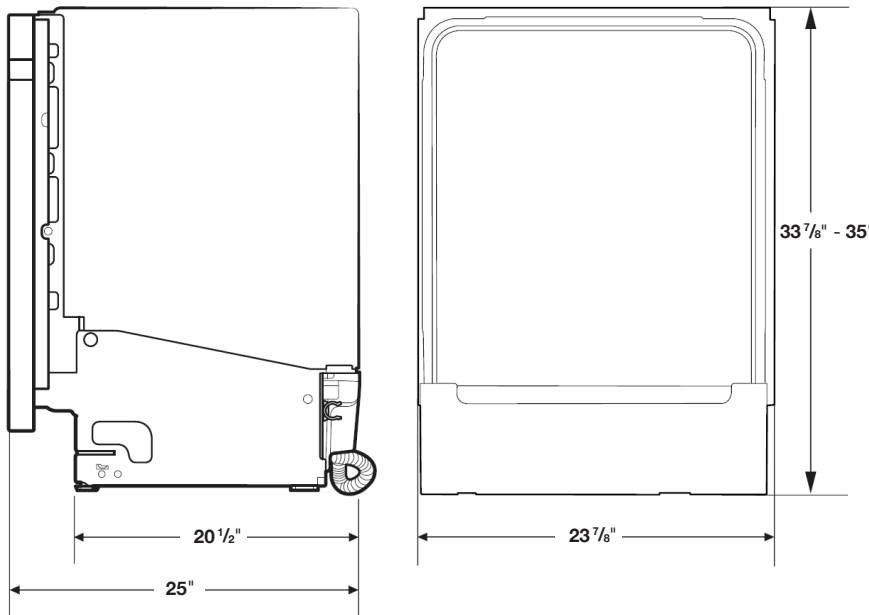

Dimensions

Side View

Rear View

Features

- 7 Wash Cycles: Auto, Normal, Heavy, Delicate, Express 60, Rinse Only, Self Clean
- 8 Options: Half-Load Wash (Lower Rack), Zone Booster™ (Left), Speed Booster, Hi-Temp Wash, Sanitize (Anti-bacterial – NSF), Delay Start, Control Lock, Smart Control (Wi-Fi App)
- AutoRelease™ Door
- Hidden Heat Element
- Stainless Steel Interior Tub

Warranty

One (1) Year All Parts and Labor

Five (5) Year Limited on Printed Circuit Board and Interior Nylon Racks

Product Dimensions & Weight (WxHxD)

Dimensions (height is adjustable):

23 7/8" x 33 7/8" - 35" x 25"

Weight: 95 lbs

Shipping Dimensions & Weight (WxHxD)

Dimensions:

26" x 34 3/4" x 29 3/4"

Weight: 101 lbs

Color	Model #	UPC Code
Fingerprint Resistant Stainless Steel	DW80R9950US	887276296647
Fingerprint Resistant Black Stainless Steel	DW80R9950UG	887276296623
Fingerprint Resistant Tuscan Stainless Steel	DW80R9950UT	887276320137