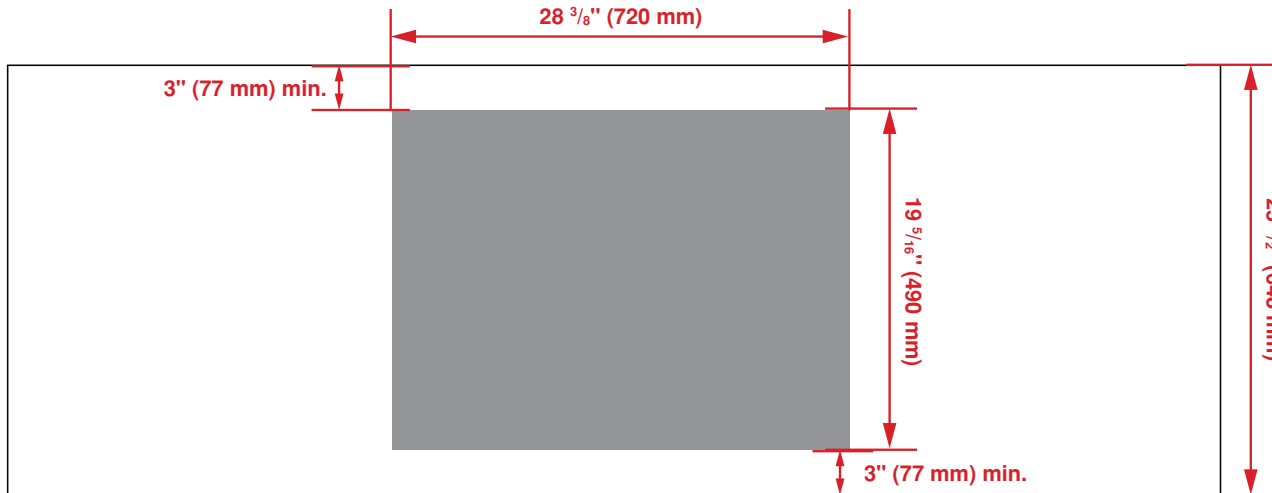

GENERAL	
Size	30"
Finish	Stainless Steel
Heating Technology	Gas
Stainless Steel Frame	Yes
Control Type	Front Knob Control
GAS BURNER FEATURES	
Sealed Burner	Yes
Reignition Controlled Burners	Yes
Gas Safety Device	Yes
Cast Iron Continuous Grates	Yes
STANDARD POWER	
Front Left	5,000 BTU
Front Right	10,000 BTU
Rear Left	12,000 BTU
Rear Right	5,000 BTU
DIMENSIONS	
Required Cutout Dimension (W x D)	28 3/8 x 19 5/16 in.
Overall Height	3 7/8 in.
Overall Width	29 7/8 in.
Overall Depth	21 1/4 in.
Weight	31.96 lbs. (14.5 kg)
POWER / RATINGS	
kW / Amps Rating at 240 V, 60 Hz	110-120 V, 60 Hz
Supply Cord	Yes

Top

Side – Side View

Front – Side View

Countertop Cutout

NOTE TO THE INSTALLER: All height, width, and depth dimensions are shown in inches (as well as metric). Beko U.S., Inc. reserves the absolute and unrestricted right to change product materials and specifications, at any time, without notice. Please visit our website at www.BlomborgAppliances.com or call 888.352.2356 to verify the latest specifications with final dimensional data and other details prior to installation and making a cutout. Applicable product limited warranty information may be found in accompanying product materials, or you may contact your account manager for further details. Proper installation is the responsibility of the installer. Product failure due to improper installation is not covered under the Limited Warranty.