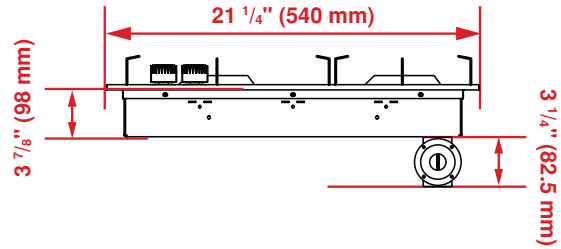

IN HARMONY WITH NATURE,
YOUR LIFE, AND YOU.

Blomberg
seit 1883

30" Gas Cooktop

CTG30400SS

FEATURES

- Four Gas Burners
- Sealed Burner
- Reignition Controlled Burners
- Gas Safety Device
- Cast Iron Pan Supports
- Integrated Ignition
- Front Knob Control without Illumination
- Griddle (Optional Accessory)

GENERAL	
Size	30"
Finish	Stainless Steel
Heating Technology	Gas
Stainless Steel Frame	Yes
Control Type	Front Knob Control
GAS BURNER FEATURES	
Sealed Burner	Yes
Reignition Controlled Burners	Yes
Gas Safety Device	Yes
Cast Iron Continuous Grates	Yes
STANDARD POWER	
Front Left	5,000 BTU
Front Right	10,000 BTU
Rear Left	12,000 BTU
Rear Right	5,000 BTU
DIMENSIONS	
Required Cutout Dimension (W x D)	28 3/8 x 19 5/16 in.
Overall Height	3 7/8 in.
Overall Width	29 7/8 in.
Overall Depth	21 1/4 in.
Weight	31.96 lbs. (14.5 kg)
POWER / RATINGS	
kW / Amps Rating at 240 V, 60 Hz	110-120 V, 60 Hz
Supply Cord	Yes

Top

Side – Side View

Front – Side View

Countertop Cutout

NOTE TO THE INSTALLER: All height, width, and depth dimensions are shown in inches (as well as metric). Beko U.S., Inc. reserves the absolute and unrestricted right to change product materials and specifications, at any time, without notice. Please visit our website at www.BlomborgAppliances.com or call 888.352.2356 to verify the latest specifications with final dimensional data and other details prior to installation and making a cutout. Applicable product limited warranty information may be found in accompanying product materials, or you may contact your account manager for further details. Proper installation is the responsibility of the installer. Product failure due to improper installation is not covered under the Limited Warranty.