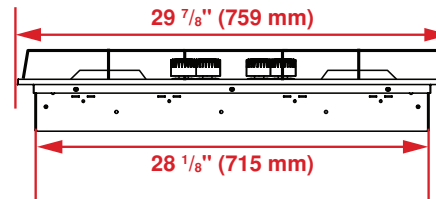

GENERAL	
Size	30"
Finish	Stainless Steel
Heating Technology	Gas
Stainless Steel Frame	Yes
Control Type	Front Knob Control
GAS BURNER FEATURES	
Sealed Burner	Yes
Reignition Controlled Burners	Yes
Gas Safety Device	Yes
Cast Iron Continuous Grates	Yes
STANDARD POWER	
Front Left	5,000 BTU
Front Right	10,000 BTU
Rear Left	12,000 BTU
Rear Right	5,000 BTU
DIMENSIONS	
Required Cutout Dimension (W x D)	28 3/8 x 19 5/16 in.
Overall Height	3 7/8 in.
Overall Width	29 7/8 in.
Overall Depth	21 1/4 in.
Weight	31.96 lbs. (14.5 kg)
POWER / RATINGS	
kW / Amps Rating at 240 V, 60 Hz	110-120 V, 60 Hz
Supply Cord	Yes

Top

Side – Side View

Front – Side View

Countertop Cutout

NOTE TO THE INSTALLER: All height, width, and depth dimensions are shown in inches (as well as metric). Beko U.S., Inc. reserves the absolute and unrestricted right to change product materials and specifications, at any time, without notice. Please visit our website at www.BlomborgAppliances.com or call 888.352.2356 to verify the latest specifications with final dimensional data and other details prior to installation and making a cutout. Applicable product limited warranty information may be found in accompanying product materials, or you may contact your account manager for further details. Proper installation is the responsibility of the installer. Product failure due to improper installation is not covered under the Limited Warranty.