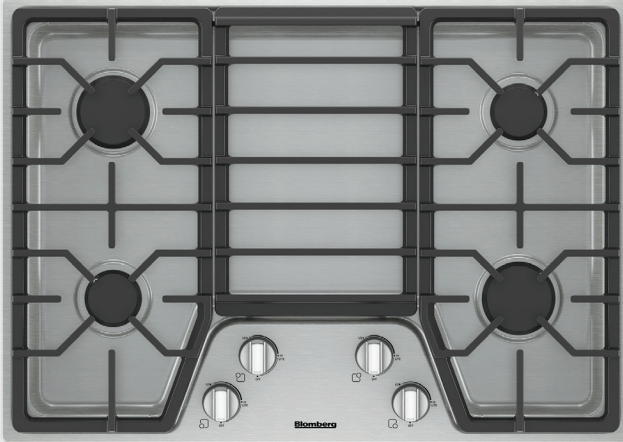

IN HARMONY WITH NATURE,
YOUR LIFE, AND YOU.

Blomberg
seit 1883

30" Gas Cooktop

CTG30400SS

FEATURES

- Four Gas Burners
- Sealed Burner
- Reignition Controlled Burners
- Gas Safety Device
- Cast Iron Pan Supports
- Integrated Ignition
- Front Knob Control without Illumination
- Griddle (Optional Accessory)

GENERAL	
Size	30"
Finish	Stainless Steel
Heating Technology	Gas
Stainless Steel Frame	Yes
Control Type	Front Knob Control
GAS BURNER FEATURES	
Sealed Burner	Yes
Reignition Controlled Burners	Yes
Gas Safety Device	Yes
Cast Iron Continuous Grates	Yes
STANDARD POWER	
Front Left	5,000 BTU
Front Right	10,000 BTU
Rear Left	12,000 BTU
Rear Right	5,000 BTU
DIMENSIONS	
Required Cutout Dimension (W x D)	28 3/8 x 19 5/16 in.
Overall Height	3 7/8 in.
Overall Width	29 7/8 in.
Overall Depth	21 1/4 in.
Weight	31.96 lbs. (14.5 kg)
POWER / RATINGS	
kW / Amps Rating at 240 V, 60 Hz	110-120 V, 60 Hz
Supply Cord	Yes