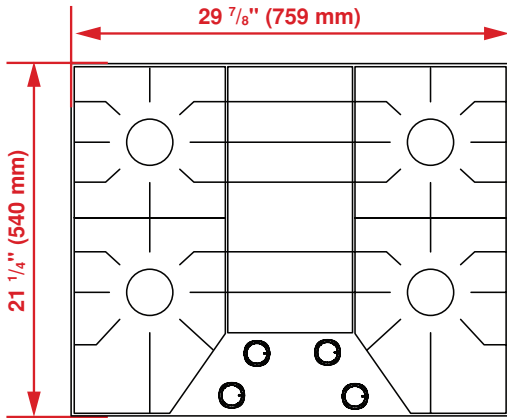

IN HARMONY WITH NATURE,
YOUR LIFE, AND YOU.

Blomberg
seit 1883

30" Gas Cooktop

CTG30400SS

FEATURES

- Four Gas Burners
- Sealed Burner
- Reignition Controlled Burners
- Gas Safety Device
- Cast Iron Pan Supports
- Integrated Ignition
- Front Knob Control without Illumination
- Griddle (Optional Accessory)

GENERAL	
Size	30"
Finish	Stainless Steel
Heating Technology	Gas
Stainless Steel Frame	Yes
Control Type	Front Knob Control
GAS BURNER FEATURES	
Sealed Burner	Yes
Reignition Controlled Burners	Yes
Gas Safety Device	Yes
Cast Iron Continuous Grates	Yes
STANDARD POWER	
Front Left	5,000 BTU
Front Right	10,000 BTU
Rear Left	12,000 BTU
Rear Right	5,000 BTU
DIMENSIONS	
Required Cutout Dimension (W x D)	28 3/8 x 19 5/16 in.
Overall Height	3 7/8 in.
Overall Width	29 7/8 in.
Overall Depth	21 1/4 in.
Weight	31.96 lbs. (14.5 kg)
POWER / RATINGS	
kW / Amps Rating at 240 V, 60 Hz	110-120 V, 60 Hz
Supply Cord	Yes

Top

Side – Side View

Front – Side View

Countertop Cutout

NOTE TO THE INSTALLER: All height, width, and depth dimensions are shown in inches (as well as metric). Beko U.S., Inc. reserves the absolute and unrestricted right to change product materials and specifications, at any time, without notice. Please visit our website at www.BlomborgAppliances.com or call 888.352.2356 to verify the latest specifications with final dimensional data and other details prior to installation and making a cutout. Applicable product limited warranty information may be found in accompanying product materials, or you may contact your account manager for further details. Proper installation is the responsibility of the installer. Product failure due to improper installation is not covered under the Limited Warranty.