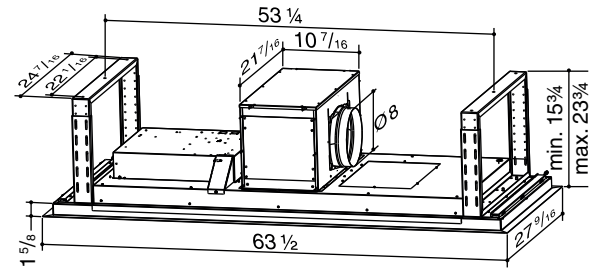

Today's open-living concepts integrate rooms and broad vistas. CIRRUS GRANDE fits in with its linear, discrete, and virtually out of sight design that won't get in the way of any vista.

SIZE	MODEL NO.	GREASE FILTERS (replacement)
63½ in.	CC34IQ63SB	B08087836 (4 required)

PERFORMANCE						
Duct Orientation	Size	Damper	CFM @ 0.1 Ps	CFM @ 0.1 Ps	Sones	Sones
Horizontal - Round	8 in.	Included	(Max. speed) 600 ‡	(Normal Speed) 140	(Max. Speed) 9.0	(Normal Speed) < 0.3

‡ If needed, ask a recommended installer to limit discharge to 300 CFM or 400 CFM.

FEATURES	
Finish	430 Stainless Steel no. 4 Brushed
Mounting type	Ceiling
Blower type	iQ6 with High-Efficiency BLDC motor
Control type	5 Push buttons: - Lights, on/low/medium/high/off - Blower on/increase and blower off/decrease - Delay-off Timer - Filter Clean Indicator reset
Remote Control	ACR3 included
Filter Clean Indicator	Reminds when grease filters should be cleaned
Lighting	3-level LED (4 lamps included, 9 W each)
Grease Filters	Dishwasher-safe, mesh filters

AC INPUT
120 V, 60 Hz - 4.6 AMPS

OPTIONAL ACCESSORIES (sold separately)	
Make-up Air Dampers	MD6T, MD8T, MD10T
Non-Ducted Recirculation Kit	ANKCC3463
Charcoal Filters	AFCCC3463

RECOMMENDED MOUNTING HEIGHT
48-in min. from cooktop to bottom of hood

LIMITED WARRANTY
5-year
2-year (labour only)
(See installation manual for full warranty text.)

FOR INDOOR USE ONLY

NOTE: Dimensions shown in inches.