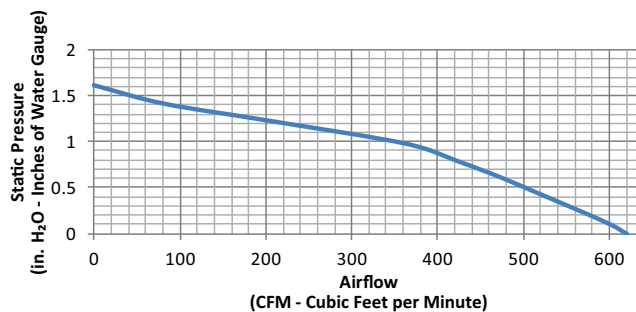

IQ6 BLOWER FEATURES	
Quiet Operation	Best in Class
Smoke / Odor Removal	Up to 30% faster than comparable models
Energy Efficiency	Up to 22 times more than comparable models
Guaranteed Performance System (GPS) technology	Calibrated hood system to every installation - providing 30% more CFM than standard range hoods.*

* Using a duct reducer with this hood may prevent the product from calibrating.

SPECIFICATION SHEET
CC34IQ63SB

HVI-2100 CERTIFIED RATINGS comply with new testing technologies and procedures prescribed by the Home Ventilating Institute, for off-the-shelf products, as they are available to consumers. Product performance is rated at 0.1 in. static pressure, based on tests conducted in AMCA's state-of-the-art test laboratory. Sones are a measure of humanly-perceived loudness, based on laboratory measurements.