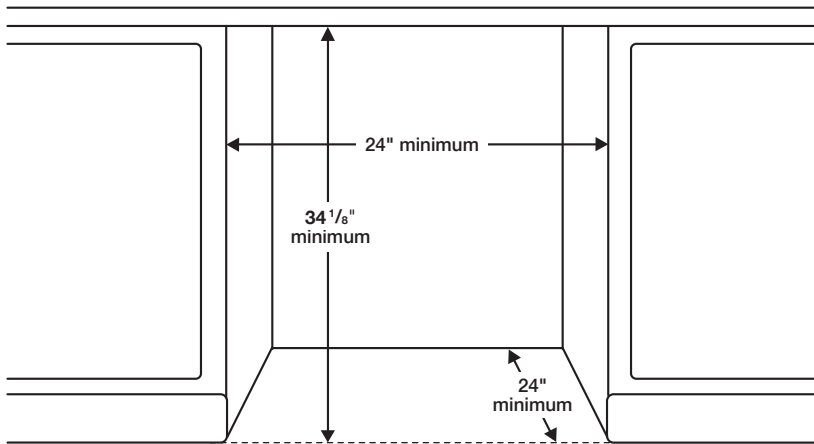

DW80R7060

SAMSUNG

Samsung StormWash™ 42 dBA Dishwasher

Installation Specifications