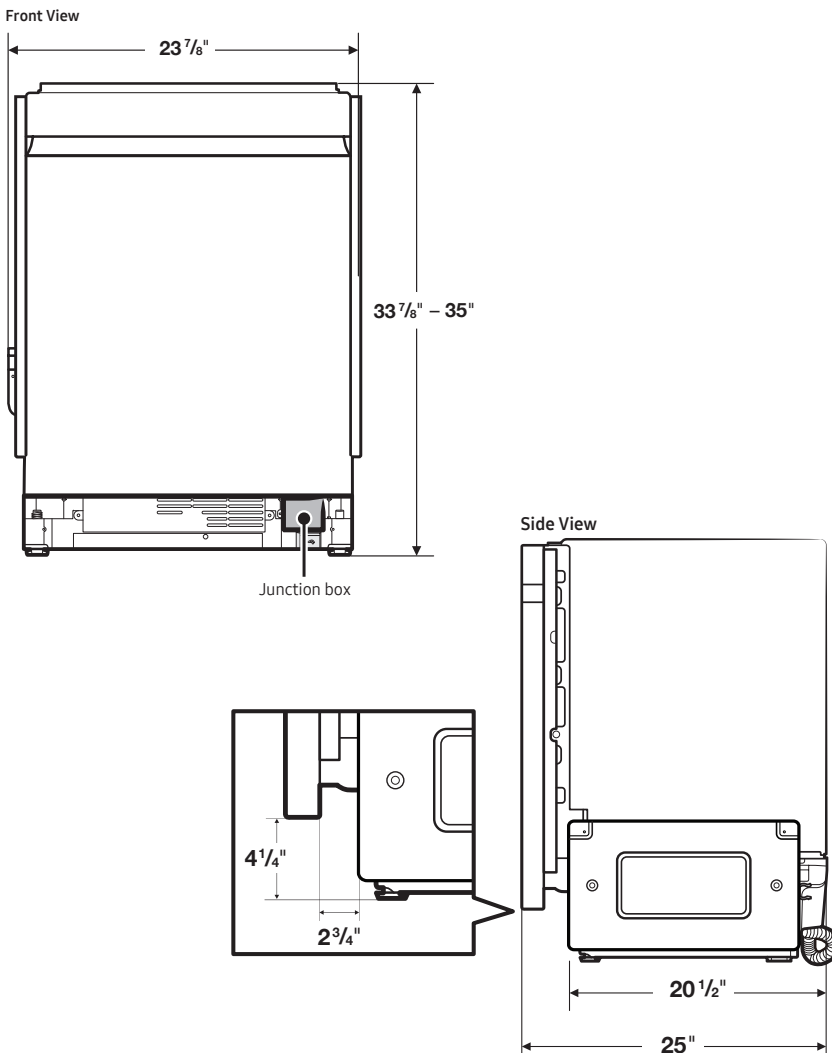

Dimensions

Features

- 6 Wash Cycles: Auto, Normal, Heavy, Delicate, Express 60, Rinse Only
- 6 Options: Half-Load Wash (Lower Rack), StormWash™, Hi-Temp Wash, Sanitize (Anti-bacterial – NSF), Delay Start, Control Lock
- AutoRelease™ Door
- Hidden Heat Element
- Stainless Steel Interior Tub

Convenience

- Control Lock
- Digital Water Leakage Sensor
- 3rd Rack
- One-Touch Adjustable Racking System
- Silverware Basket
- Upper Rack: Foldable Cup Shelves, 2 Adjustable Tines
- Lower Rack: Fold-Down Tines

Warranty

One (1) Year All Parts and Labor
Five (5) Year Limited on Printed Circuit Board and Interior Nylon Racks

Product Dimensions & Weight (WxHxD)

Dimensions (height is adjustable):

23 7/8" x 33 7/8" – 35" x 24 3/4"

Weight: 95 lbs

Shipping Dimensions & Weight (WxHxD)

Dimensions:

26" x 35" x 29 1/2"

Weight: 106 lbs

Color

Fingerprint Resistant
Stainless Steel

Fingerprint Resistant
Black Stainless Steel

Model

DW80R7060US

DW80R7060UG

UPC Code

887276297170

887276297163