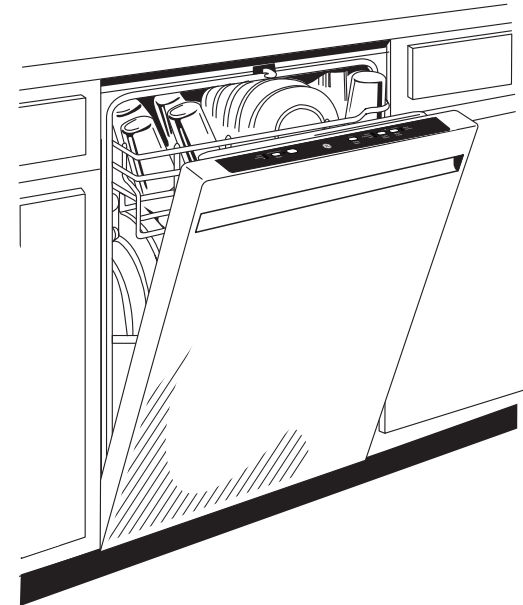

GPT225SGL/SSL

GE® 24" Portable Dishwasher

FEATURES AND BENEFITS

Autosense Cycle - A beam of light measures soil levels and water temperature to adjust to the ideal cycle time

Piranha Hard Food Disposer - To ensure consistently clean items, this stainless steel blade rotates at 3,600 RPM to pulverize food particles and helps to prevent large particles from clogging the wash arms

Sanitize option (NSF Certified) - High-temperature rinse sanitizes and reduces by 99.999% the bacteria found on dishes

3-Level Wash - Expect exceptionally clean table-ready dishes with powerful wash arms

54 dBA

Model GPT225SGLWW - White on white

Model GPT225SGLBB - Black on black

Model GPT225SGLSS - Stainless steel

For answers to your Monogram, GE Café™ Series, GE Profile™ Series or GE Appliances product questions, visit our website at geappliances.com or call GE Answer Center® Service, 800.626.2000.