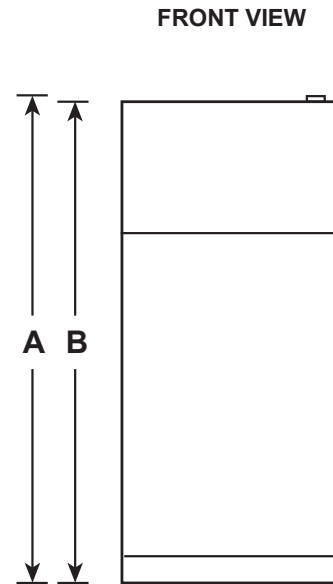

### DIMENSIONS AND INSTALLATION INFORMATION (IN INCHES)

OVERALL DIMENSIONS	Height to top of hinge (in.) <b>A</b>	66-3/8
	Height to top of case (in.) <b>B</b>	65-7/8
	Case depth without door (in.) <b>C</b>	28-5/8
	Case depth less door handle (in.) <b>D</b>	32-3/8
	Case depth with door handle (in.) <b>E</b>	34-1/2
	Depth with fresh food door open 90° (in.) <b>F</b>	60-1/2
	Width (in.) <b>G</b>	29-3/4
	Width with door open 90° with door handle (in.) <b>H</b>	32-3/8
AIR CLEARANCES	Each side (in.)	3/4
	Top (in.)	1
	Back (in.)	2