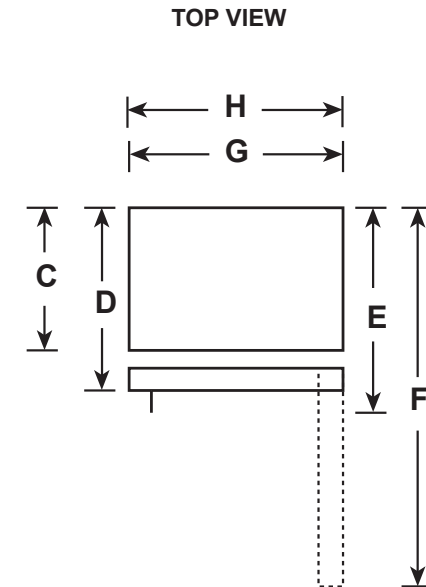

### DIMENSIONS AND INSTALLATION INFORMATION (IN INCHES)

OVERALL DIMENSIONS	Height to top of hinge (in.) <b>A</b>	66-3/8
	Height to top of case (in.) <b>B</b>	65-7/8
	Case depth without door (in.) <b>C</b>	28-5/8
	Case depth less door handle (in.) <b>D</b>	32-3/8
	Case depth with door handle (in.) <b>E</b>	34-1/2
	Depth with fresh food door open 90° (in.) <b>F</b>	60-1/2
	Width (in.) <b>G</b>	29-3/4
	Width with door open 90° with door handle (in.) <b>H</b>	32-3/8
AIR CLEARANCES	Each side (in.)	3/4
	Top (in.)	1
	Back (in.)	2