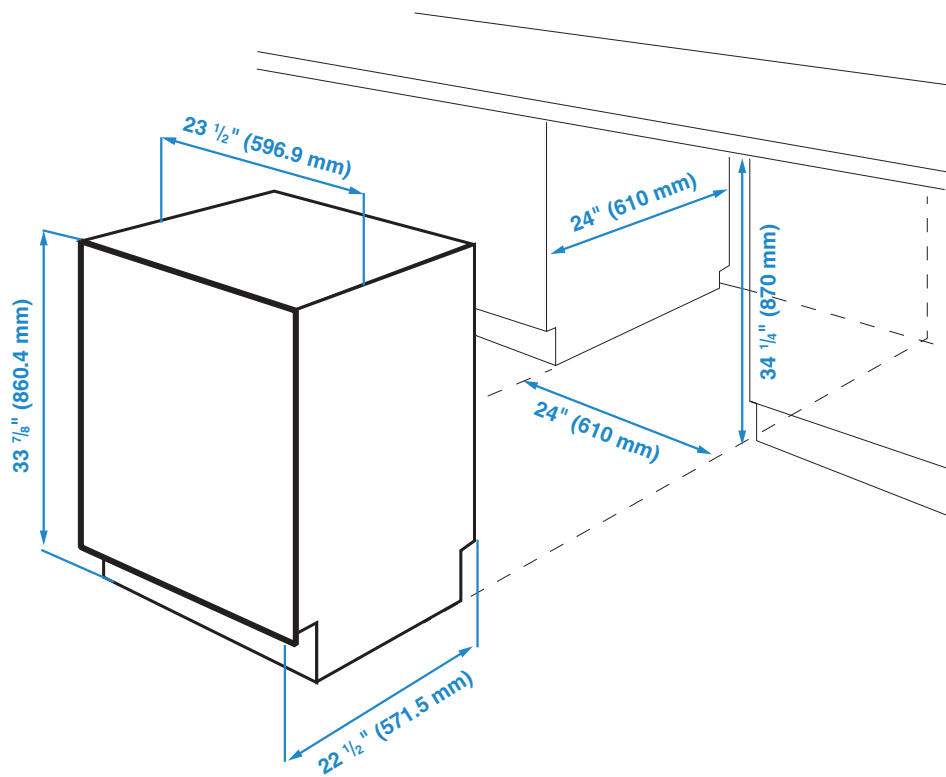

# 24" Tall Tub, Top Control Dishwasher

**DDT39432CF**

## KEY FEATURES

- IonGuard
- SilentTech: 39 dBA
- Full Size Removable Third Rack
- Inner Illumination
- LED Spot
- Height-adjustable Rack
- 5 Functions
- 9 Programs
- Easy Installation
- Concealed Heating Element
- Adjustable Feet and Self-adjusting Hinge

# 24" Tall Tub, Top Control Dishwasher

DDT39432CF

NOTE TO THE INSTALLER: All height, width, and depth dimensions are shown in inches (as well as metric). Beko U.S., Inc. reserves the absolute and unrestricted right to change product materials and specifications, at any time, without notice. Please visit our website, [www.BekoAppliances.com](http://www.BekoAppliances.com), or call 888.352.2356 to verify the latest specifications with final dimensional data and other details prior to installation and making a cutout. Applicable product limited warranty information may be found in accompanying product materials, or you may contact your account manager for further details. Proper installation is the responsibility of the installer. Product failure due to improper installation is not covered under the Limited Warranty.