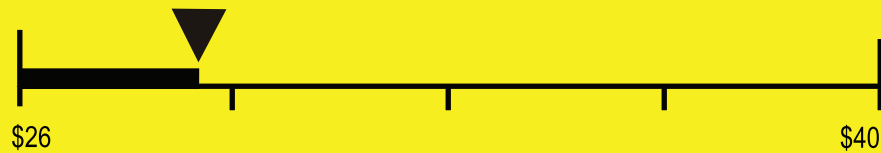

U.S. Government

Federal law prohibits removal of this label before consumer purchase

ENERGYGUIDE

Dishwasher
Capacity: Standard

Beko
Models

DIT39432
DDT39432***

Estimated Yearly Operating Cost (when used with an electric water heater)

\$ 29

Cost Range of Similar Models

225 kWh

Estimated Yearly Electricity Use

\$22

Estimated Yearly Operating Cost
(when used with a natural gas water heater)

Your cost will depend on your utility rates and use.