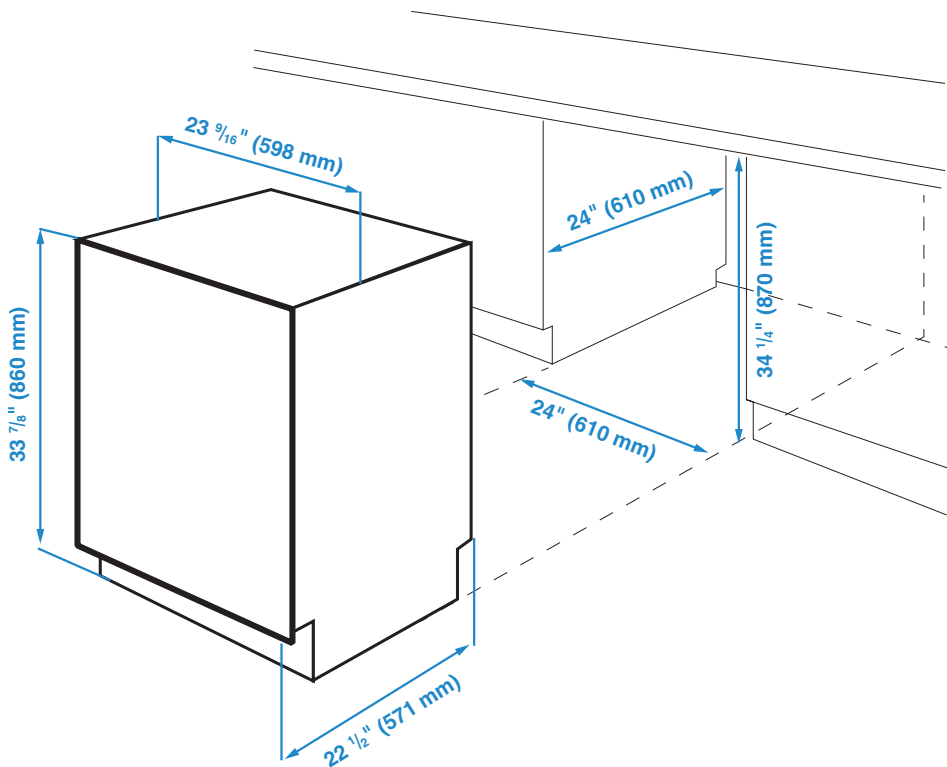

24" Tall Tub, Top Control Dishwasher

DDT39432X

DIMENSIONS (DDT39432CF)	
H x W x D	33 ⁵⁷ / ₆₄ " x 23 ³⁵ / ₆₄ " x 22 ⁷ / ₁₆ " (86.1 x 59.8 x 57 cm)
Packed H x W x D	35" x 25 ²³ / ₆₄ " x 26 ¹ / ₃₂ " (88.9 x 64.4 x 66.1 cm)
Product Weight	98.32 lbs. (44.6 kg)
Packed Weight	104.94 lbs. (47.6 kg)

DIMENSIONS (DDT39432X)	
H x W x D	31 ⁵⁹ / ₆₄ " x 23 ³⁵ / ₆₄ " x 22 ⁷ / ₁₆ " (81.1 x 59.8 x 57 cm)
Packed H x W x D	34 ¹ / ₈ " x 25 ⁷ / ₈ " x 26 ¹⁷ / ₃₂ " (89.5 x 65.7 x 67.4 cm)
Product Weight	98.32 lbs. (44.6 kg)
Packed Weight	108.24 lbs. (49.1 kg)

DIMENSIONS (DDT39432XH)	
H x W x D	31 ⁵⁹ / ₆₄ " x 23 ³⁵ / ₆₄ " x 22 ⁷ / ₁₆ " (81.1 x 59.8 x 57 cm)
Packed H x W x D	35 ¹⁵ / ₆₄ " x 25 ¹⁹ / ₃₂ " x 26 ³ / ₈ " (89.5 x 65 x 67 cm)
Product Weight	98.32 lbs. (44.6 kg)
Packed Weight	108.24 lbs. (49.1 kg)