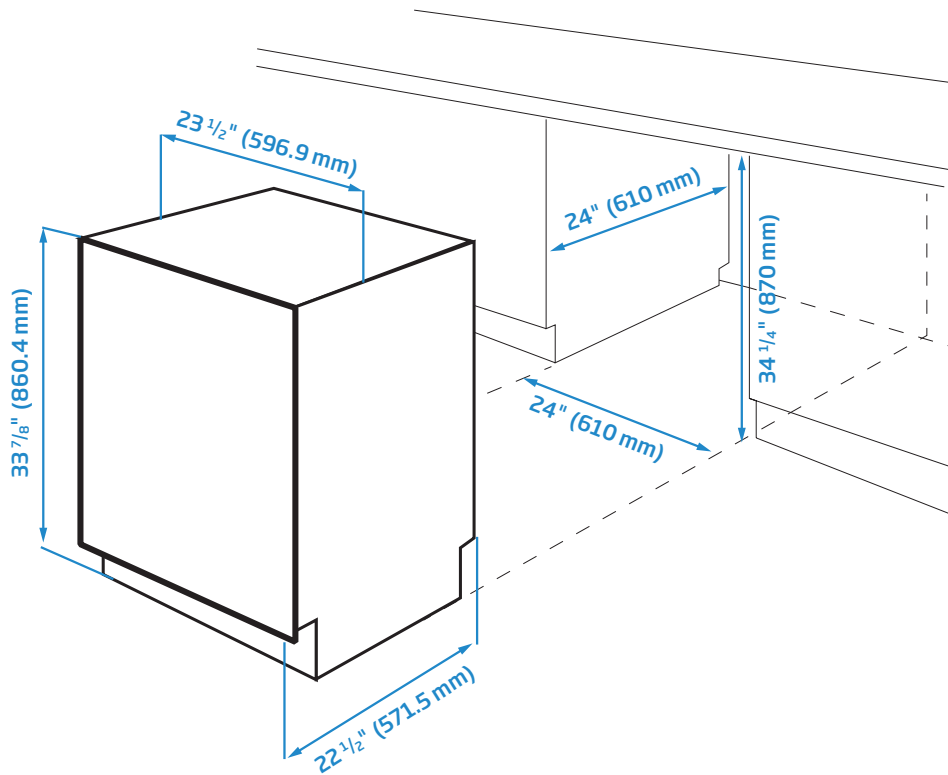

24" Panel Ready, Tall Tub, Top Control Dishwasher

DIT39432

KEY FEATURES

- Connectivity through HomeWhiz
- SilentTech: 39 dBA
- Full-size Third Rack
- Interior Illumination
- Height-adjustable Rack
- 4 Functions
- 9 Programs
- Easy Installation
- LED Spot
- Concealed Heating Element
- Adjustable Feet and Self-adjusting Hinge

DISPLAY	
Rinse Aid Indicator	Yes
LED Spot (Light Indicator on Floor)	Yes

RACK SYSTEM	
Easy Fold Lower Rack Folding Tines	8
Cutlery Basket	Standard, Full-size
Telescopic Rail	Yes
Upper Rack (Inset Shelves)	4
Easy Fold Upper Rack Folding Tines	6
Height-adjustable Rack	Yes, 3 Positions When Loaded
Full-size Third Rack	Yes
Lower Basket Wine Glass Holder	Yes
Nylon Coated Racks	Yes

ENVIRONMENTAL STANDARDS	
Energy Consumption	225 kWh/year
Water Consumption	2.38 – 5.55 gal./ cycle

DIMENSIONS	
Required Cutout Dimension H x W x D	34 1/4" x 24" x 24"
H x W x D	33 7/8" x 23 1/2" x 22 1/2" (86.1x59.8x57.15 cm)
Packed H x W x D	35 15/64" x 25 19/32" x 26 3/8" (89.5x65x67 cm)
Product Weight	94.79 lbs. (43 kg)
Packed Weight	104.71 lbs. (47.5 kg)