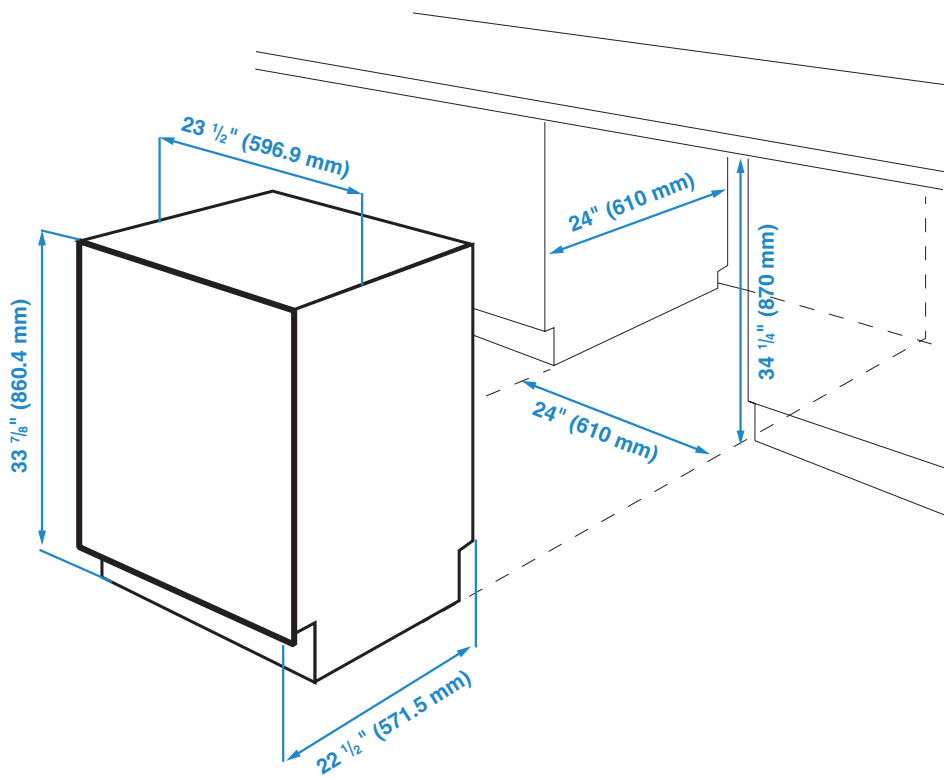

24" Tall Tub, Top Control Dishwasher

DDT39432XIH

KEY FEATURES

- AqualIntense
- IonGuard
- SilentTech: 39 dBA
- Removable 3rd Rack
- Inner Illumination
- LED Spot
- Height-adjustable Rack
- 5 Functions
- 9 Programs
- Easy Installation
- Concealed Heating Element
- Adjustable Feet and Self-adjusting Hinge

24" Tall Tub, Top Control Dishwasher

DDT39432XIH

NOTE TO THE INSTALLER: All height, width, and depth dimensions are shown in inches (as well as metric). Beko U.S., Inc. reserves the absolute and unrestricted right to change product materials and specifications, at any time, without notice. Please visit our website, www.BekoAppliances.com, or call 888.352.2356 to verify the latest specifications with final dimensional data and other details prior to installation and making a cutout. Applicable product limited warranty information may be found in accompanying product materials, or you may contact your account manager for further details. Proper installation is the responsibility of the installer. Product failure due to improper installation is not covered under the Limited Warranty.