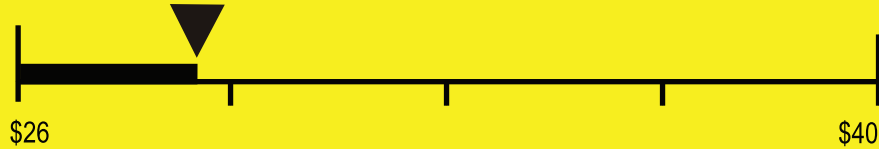

U.S. Government

Federal law prohibits removal of this label before consumer purchase

ENERGYGUIDE

Dishwasher
Capacity: Standard

Beko
Models

DIT38530
DDT38530***
DDT36430***

Estimated Yearly Operating Cost (when used with an electric water heater)

\$ 29

Cost Range of Similar Models

225 kWh

Estimated Yearly Electricity Use

\$22

Estimated Yearly Operating Cost
(when used with a natural gas water heater)

Your cost will depend on your utility rates and use.