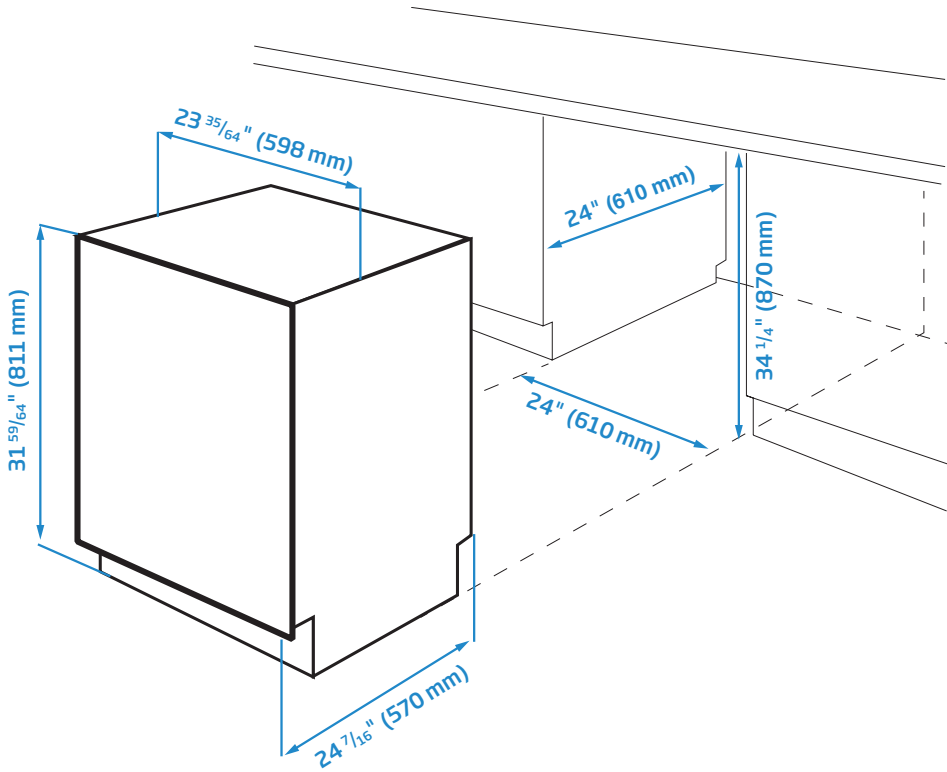

24" Tall Tub, Top Control Dishwasher

DDT38530X

NOTE TO THE INSTALLER: All height, width, and depth dimensions are shown in inches (as well as metric). Beko U.S., Inc. reserves the absolute and unrestricted right to change product materials and specifications, at any time, without notice. Please visit our website, www.BekoAppliances.com, or call 888.352.2356 to verify the latest specifications with final dimensional data and other details prior to installation and making a cutout. Applicable product limited warranty information may be found in accompanying product materials, or you may contact your account manager for further details. Proper installation is the responsibility of the installer. Product failure due to improper installation is not covered under the Limited Warranty.