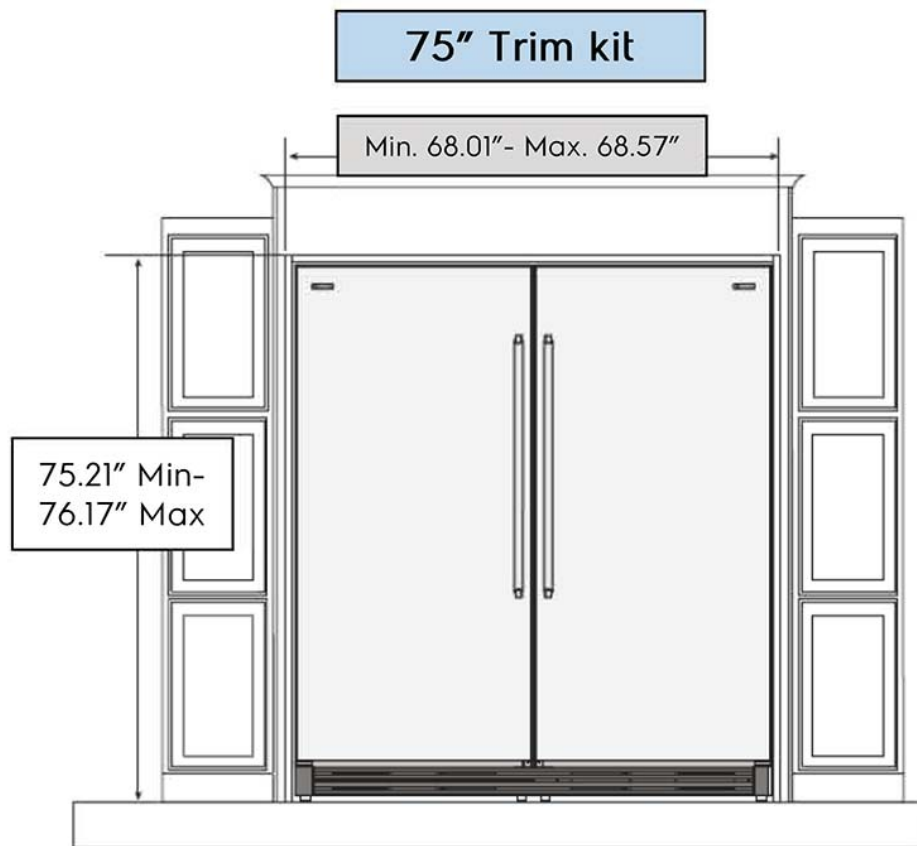

FPFU19F8WF

Available Colors : Stainless Steel

Version : 11/19

All Freezer

19 Cu. Ft. Single-Door Freezer

Installation Drawing

Recommended cutout size:

Height: 75" +/- 0.06"

Width: 66.25" +/- 0.03"

Depth: 25.25" minimum

** For replacement business, we can accommodate a 66" cutout width, but it will be a very tight fit.

FRIGIDAIRE

USA • 10200 David Taylor Drive • Charlotte, NC 28262 • 1-800-FRIGIDAIRE • frigidaire.com
CANADA • 5855 Terry Fox Way • Mississauga, ON L5V 3E4 • 1-800-265-8352 • frigidaire.ca