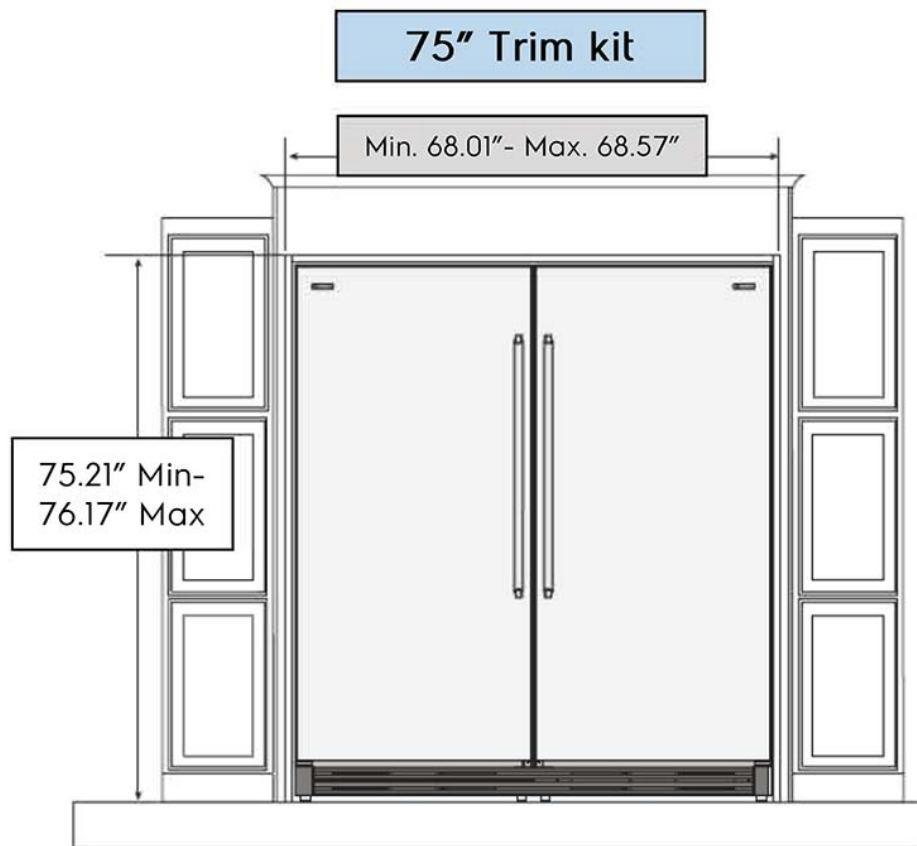

FPRU19F8WF

Available Colors : Stainless Steel

Version : 11/19

All Refrigerator

19 Cu. Ft. Single-Door Refrigerator

Installation Drawing

Recommended cutout size:

Height: 75" +/- 0.06"

Width: 66.25" +/- 0.03"

Depth: 25.25" minimum

** For replacement business, we can accommodate a 66" cutout width, but it will be a very tight fit.

FRIGIDAIRE

USA • 10200 David Taylor Drive • Charlotte, NC 28262 • 1-800-FRIGIDAIRE • frigidaire.com
CANADA • 5855 Terry Fox Way • Mississauga, ON L5V 3E4 • 1-800-265-8352 • frigidaire.ca