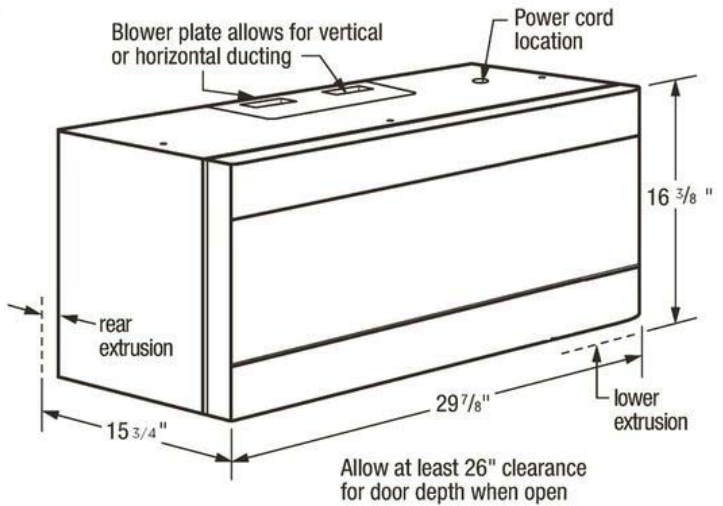

FRIGIDAIRE GALLERY.

FGBM15WCVF

Available Colors : Stainless Steel

Version : 10/19

Over-The-Range Microwave

1.5 Cu. Ft. Over-The-Range Microwave with Convection

Installation Drawing

Locate 120V/60Hz grounded outlet inside upper cabinet

Microwave MUST be mounted to BOTH a top cabinet† AND a wall.*

†When installing beneath smooth, flat cabinets, refer to cabinet template for detailed power cord clearance instructions

*Can NOT be installed in island or peninsula cabinet arrangements

**If cabinet depth (including doors) is deeper than 13", unit MUST be spaced out from rear wall using adequate materials (supporting 150 lbs.) to allow proper top vent air exhaust/intake