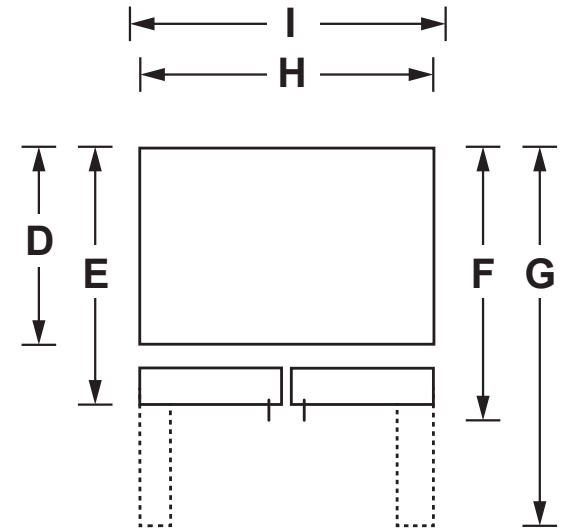

### DIMENSIONS AND INSTALLATION INFORMATION (IN INCHES)

OVERALL DIMENSIONS	Height to top of door - crown or flat (in.) <b>A</b>	<b>69-7/8</b>
	Height to top of hinge (in.) <b>B</b>	<b>69-3/4</b>
	Height to top of case (in.) <b>C</b>	<b>68-5/8</b>
	Case depth without door (in.) <b>D</b>	<b>29</b>
	Case depth less door handle (in.) <b>E</b>	<b>33-3/8</b>
	Case depth with door handle (in.) <b>F</b>	<b>35-7/8</b>
	Depth with fresh food door open 90° (in.) <b>G</b>	<b>48-3/8</b>
	Width (in.) <b>H</b>	<b>35-3/4</b>
	Width with door open 90° inc. door handle (in.) <b>I</b>	<b>43-3/4</b>
AIR CLEARANCES	Each side (in.)	<b>1/8</b>
	Top (in.)	<b>1</b>
	Back (in.)	<b>2</b>