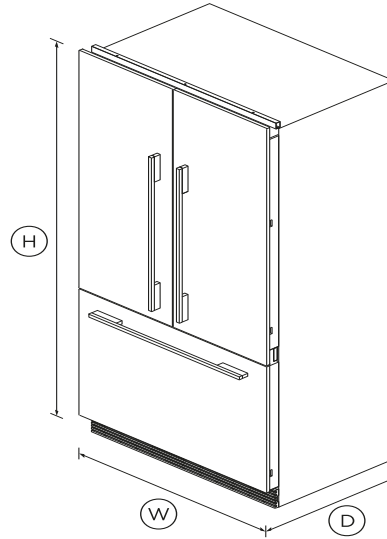

Integrated French Door Refrigerator Freezer, 36", Ice

Series 7 | integrated

Panel Ready

This large capacity refrigerator with bottom freezer seamlessly integrates into your kitchen, fitting flush into your cabinetry.

DIMENSIONS

Height	71 ¹³ / ₁₆ "
Width	35 ²¹ / ₃₂ "
Depth	23 ³ / ₄ "

FEATURES & BENEFITS

ActiveSmart™ Foodcare

ActiveSmart™ Foodcare learns how you live. It's technology which understands how you use your fridge and adjusts temperature, airflow and humidity inside to help keep food fresher for longer.