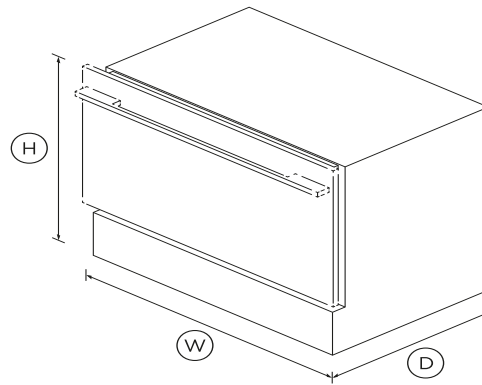

DIMENSIONS

Height	25 ³ / ₁₆ "
Width	33 ²¹ / ₃₂ "
Depth	21 ¹⁵ / ₁₆ "

FEATURES & BENEFITS

Fridge

The ideal storage for most foods such as fruit and vegetables, dairy products, processed meats and drinks. The compact upper storage tray is a perfect place for sensitive foods such as peaches, cherries, cheeses and deli items, while the tall bin is ideal for large bottles and containers.