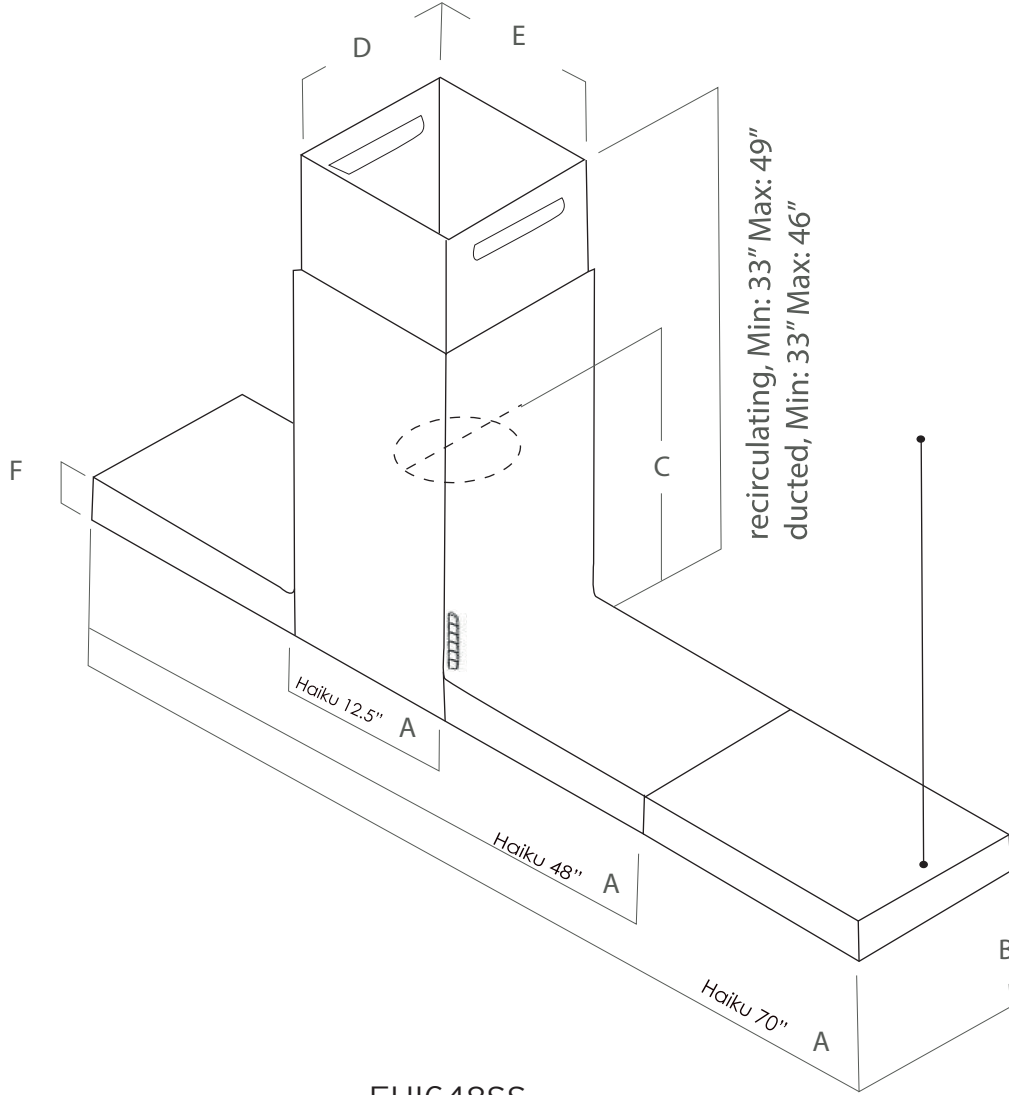

Black

White

Stainless
Steel

recirculating, Min: 33" Max: 49"
ducted, Min: 33" Max: 46"

EHI648SS

EHI648BL

EHK613SS

EHI648WH

EHI670SS

	EHK613SS	EHI648WH	EHI670SS
A	12.5"	48"	70"
B		13"	
C		19"	
D		11 13/20"	
E		12"	
F		3 7/50"	