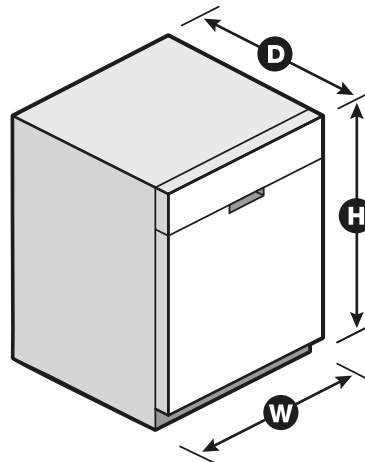

### Dimensions

Product Dimensions (H x W x D)	34-1/2" x 23-7/8" x 24-1/2"
Depth with Door Open 90°	49-1/2"

### Reference Material

[Dimension Guide](#)

[Install Guide](#)

[Use & Care Guide](#)

[Energy Guide](#)

[Warranty](#)

\*Per IEC standards. \*\*Compared to Normal cycle with lightly soiled loads. NOTE: Dimensions are for planning purposes only. For complete details, see Installation Instructions packed with product. Specifications subject to change without notice.