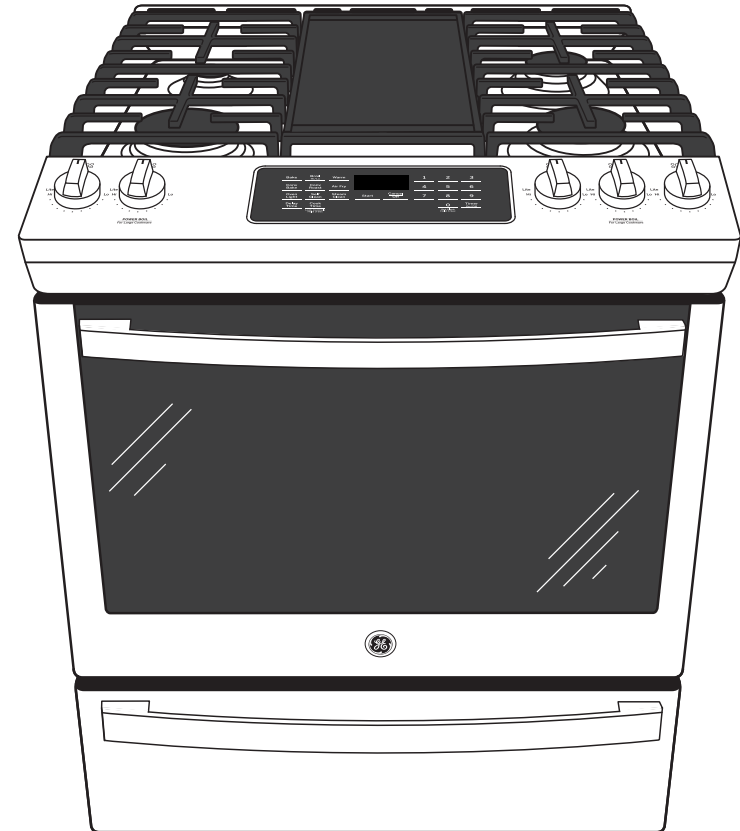

FEATURES AND BENEFITS

No Preheat Air Fry – With this air fryer right in the oven, you can cook healthier, crispier versions of your favorite foods. There's no preheat required and it shortens the cook time because every minute counts.

Edge-to-Edge Cooktop – A large, continuous cooking surface gives you extra room for pots and pans of all sizes and lets cookware move easily from burner to burner.

Extra-Large, Integrated, Non-Stick Griddle – Cook up to six grilled cheeses at once on the industry's largest integrated griddle.

18,000-BTU Power Boil Burner – Prepare your favorite pasta dishes faster by boiling water in less time.

Gas Convection – Evenly bake foods like roasts and cookies with this helpful feature that uses a fan to circulate heated air.

Self-Clean with Steam Clean Option – Clean your oven the way you want.

Smooth-Glide Storage Drawer – Drawer opens and closes easily for instant access and extra storage.

10,000-BTU Oval Burner – Large oval fifth burner is ideal for griddle or odd-size cookware.

Heavy-Duty, Dishwasher-Safe Grates – Easily and safely clean grates in the dishwasher or place in the bottom of the self-clean oven.

Precise Simmer Burner – Delicate foods don't burn with low, even heat.

Model JGS760BPTS – Black stainless

Model JGS760DPBB – Black on black

Model JGS760DPWW – White on white

Model JGS760EPES – Slate

Model JGS760SPSS – Stainless steel

Model JGS760FPDS – Black Slate

GUARANTEED FIT

Replace your old 30" free-standing range with a new 30" slide-in model. GE slide-in ranges are guaranteed for an exact fit or GE Appliances will pay up to $300 toward modifications.

Visit geappliances.com for more info