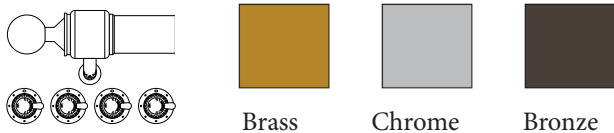

Name: 24" Gas Range

Series: Nostalgie

Size: 24 inch

Fuel Type: Gas

Color

Trim (Available for all color)

Gas Type

Appearance