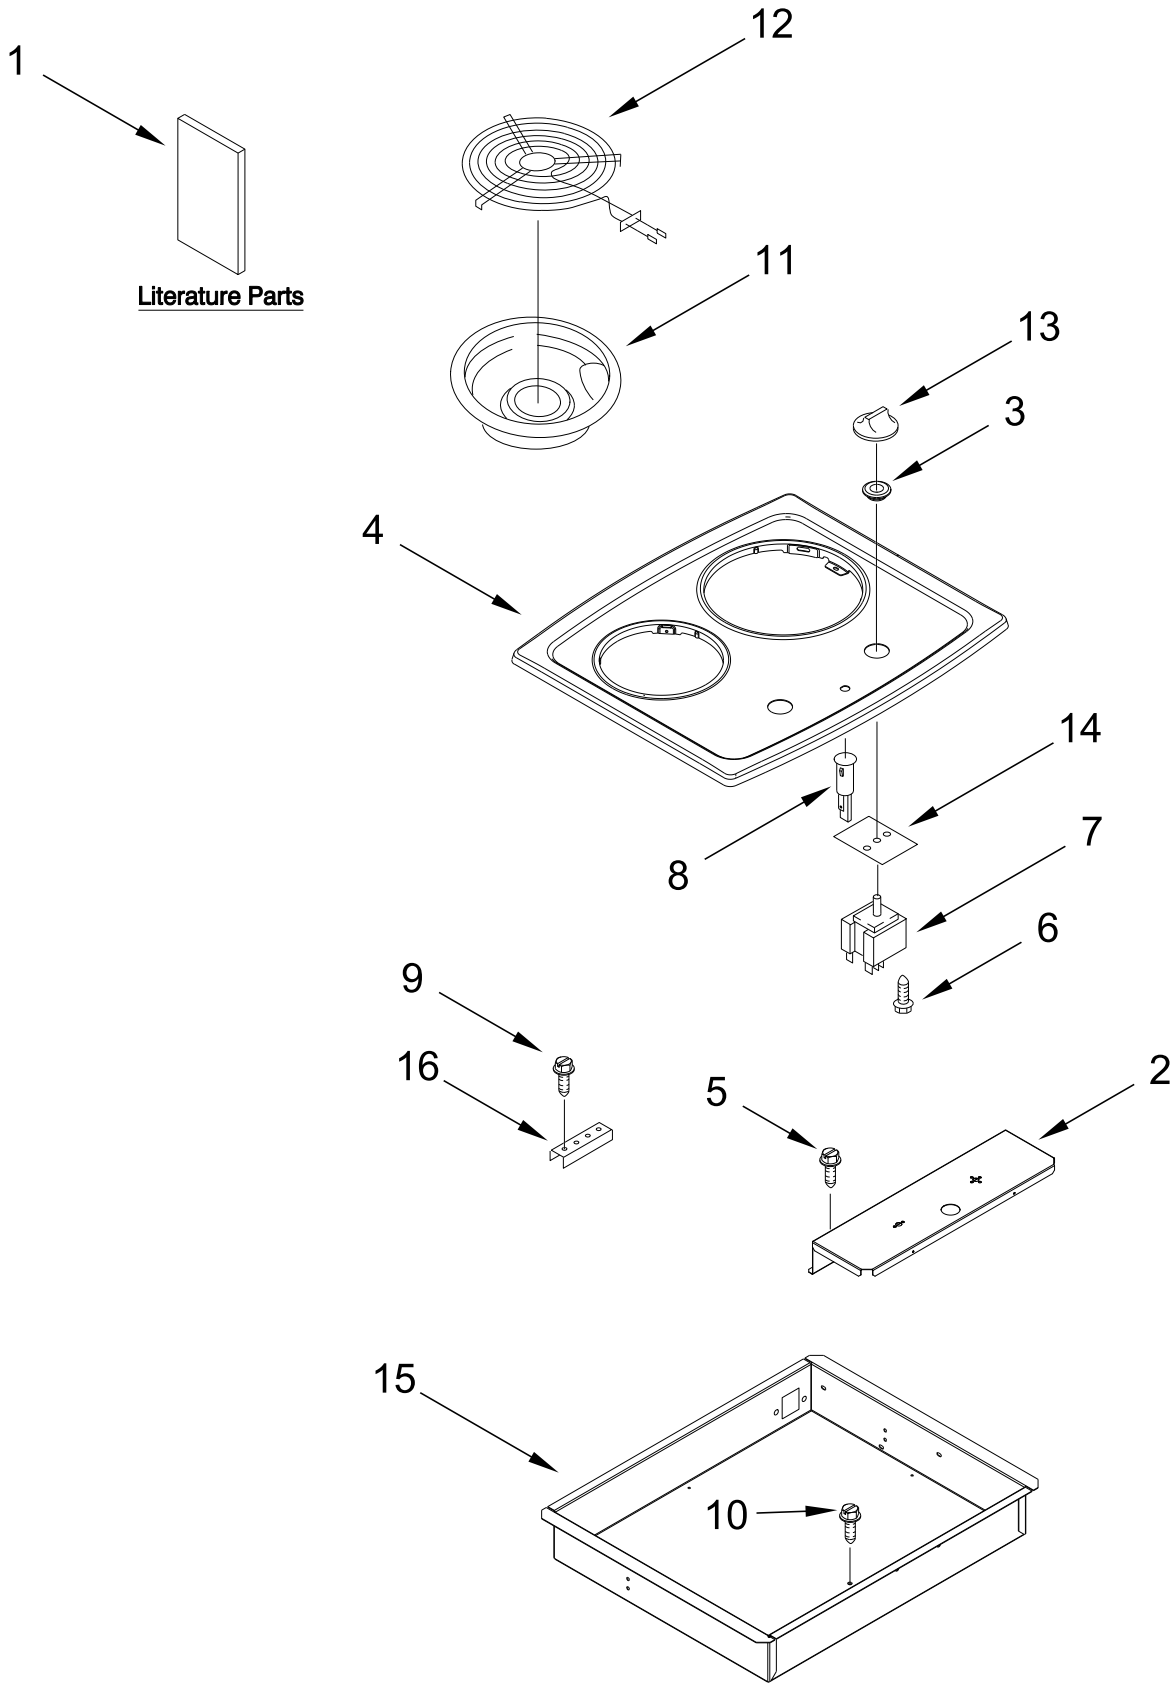

20" ELECTRIC BUILT-IN COOKTOP

MODELS:

RCS2012RS10 (Stainless)

COOKTOP PARTS

COOKTOP PARTS

<u>Illus. No.</u>	<u>Part No.</u>	<u>Description</u>	<u>Illus. No.</u>	<u>Part No.</u>	<u>Description</u>	<u>Illus. No.</u>	<u>Part No.</u>	<u>Description</u>
1		Literature Parts	8	4456181	Light, Indicator	16	4455917	Bracket, Cooktop Mounting
	8286310	Installation, Instructions	9	3400093	Screw			FOLLOWING PARTS NOT ILLUSTRATED
	8304571	Instructions, Undercounter	10	3196537	Screw			
	W11235895	Guide, Use and Care	11	3195208	Bowl, Drip (6") (Left)	W11172415		Harness, Wiring (Main)
				3195209	Bowl, Drip (8") (Right)	7101P426-60		Screw (For Main Wiring Harness)
2	W10414016	Bracket, Switch Mounting	12	W11364018	Element, Coil Heating (1500W) (Left)	W11190492		Harness, Wiring (Includes Conduit)
3	8286452	Grommet		W11364019	Element, Coil Heating (2400W) (Right)	3400015		Screw, Grounding
4	W10140169	Cooktop				4455805		Grommet, Harness
5	3196160	Screw				313438		Clip, Harness
6	7101P309-60	Screw	13	8286043BL	Knob, Control			
7	W10392436	Switch, Infinite (Use With 6" Element)	14	3183956	Seal, Switch Cover			
	4454537	Switch, Infinite (Use With 8" Element)	15	W10391085	Box, Burner			

OPTIONAL PARTS (NOT INCLUDED)

<u>Illus.</u> <u>No.</u>	<u>Part No.</u>	<u>Description</u>
		ACCESSORIES
	242905	Kit, Canning Unit
	31462	Cleaner, Stainless Steel
	31662	Cleaner, All-Purpose Appliance
	31617	Cleaner, Gas Grate & Drip Pan
	31605	Kit, Cooktop Care