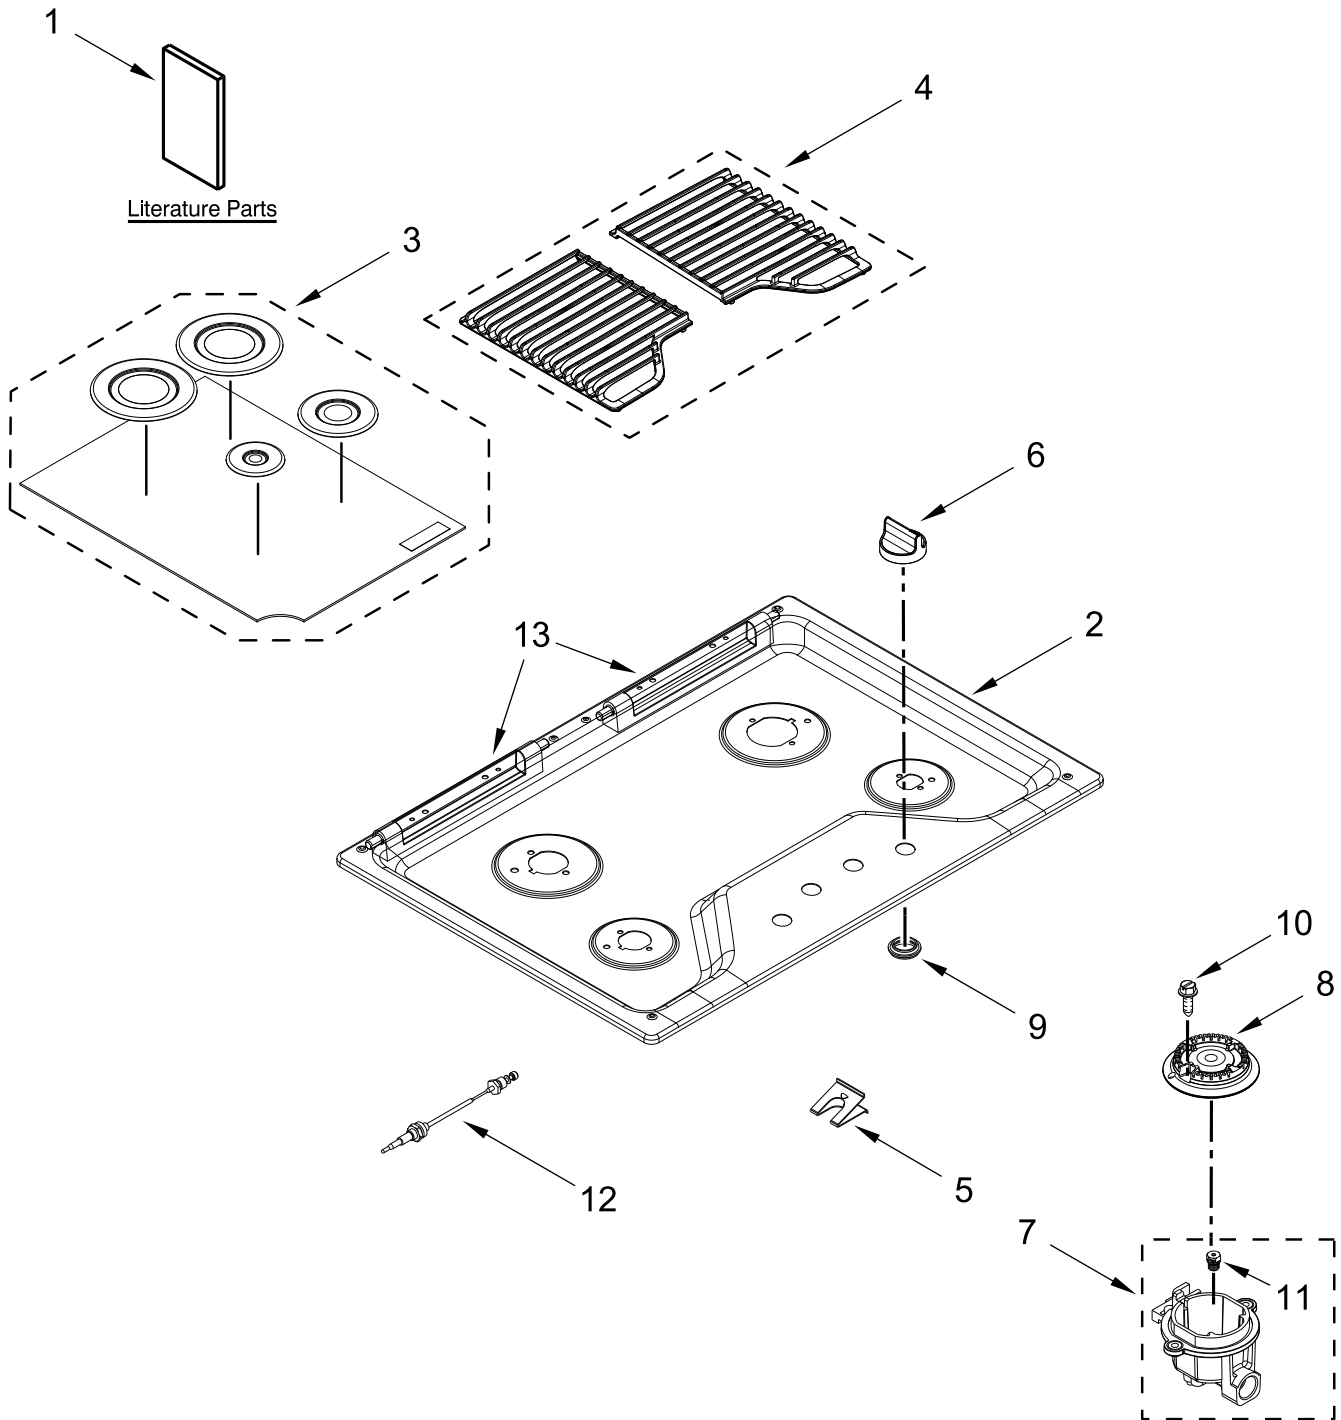

## **30" GAS COOKTOP**

# COOKTOP, BURNER AND GRATE PARTS

<u>Illus. No.</u>	<u>Part No.</u>	<u>Description</u>	<u>Illus. No.</u>	<u>Part No.</u>	<u>Description</u>	<u>Illus. No.</u>	<u>Part No.</u>	<u>Description</u>
1		Literature Parts	8	8286813	Head, Burner (Left Front)	13		Hinge, Grate (Not Serviced)
	W11116971	Instructions, Installation		8286815	Head, Burner (Left Rear & Right Rear)			FOLLOWING PARTS NOT ILLUSTRATED
	W10672375	Instructions, Undercounter Install		8286814	Head, Burner (Right Front)	W10868534		Harness (Switch), Main
	W11120470	Guide, Use & Care	9		Grommet	W10392003		Cord, Power
	W11168236	Instructions, LP Conversion		W10625915	Black	W10132200		Relief, Strain
2		Cooktop		W10614849	Grey	313438		Clip, Harness
	W11131854	Black	10	8286921	Screw, Burner Rail (M4)	W11173306		Kit, LP Conversion
	W11131856	White				3801F935-51		Bracket, Tie Down
3		Kit, Burner Cap	11	W10652711	Orifice (Left Front)	7101P062-60		Screw (For Tie Down Bracket)
	W10597129	Black		W10609592	Orifice (Left Rear)			
4		Kit, Grate		W10652710	Orifice (Right Front)			
	W11047087	Black		W10409144	Orifice (Right Rear)			
5	8286863	Spring, Electrode	12	W10541842	Wiring, Electrode (Left Front & Right Front)			
6		Knobs, Cooktop		W10541843	Wiring, Electrode (Left Rear & Right Rear)			
	W11084622	Black						
	W11084621	White						
7	W10594399	Holder, Orifice (5K) (Left Front)						
	W10609591	Holder, Orifice (15K) (Left Rear)						
	W10594402	Holder, Orifice (9.1K) (Right Front)						
	W10597159	Holder, Orifice (12K) (Right Rear)						