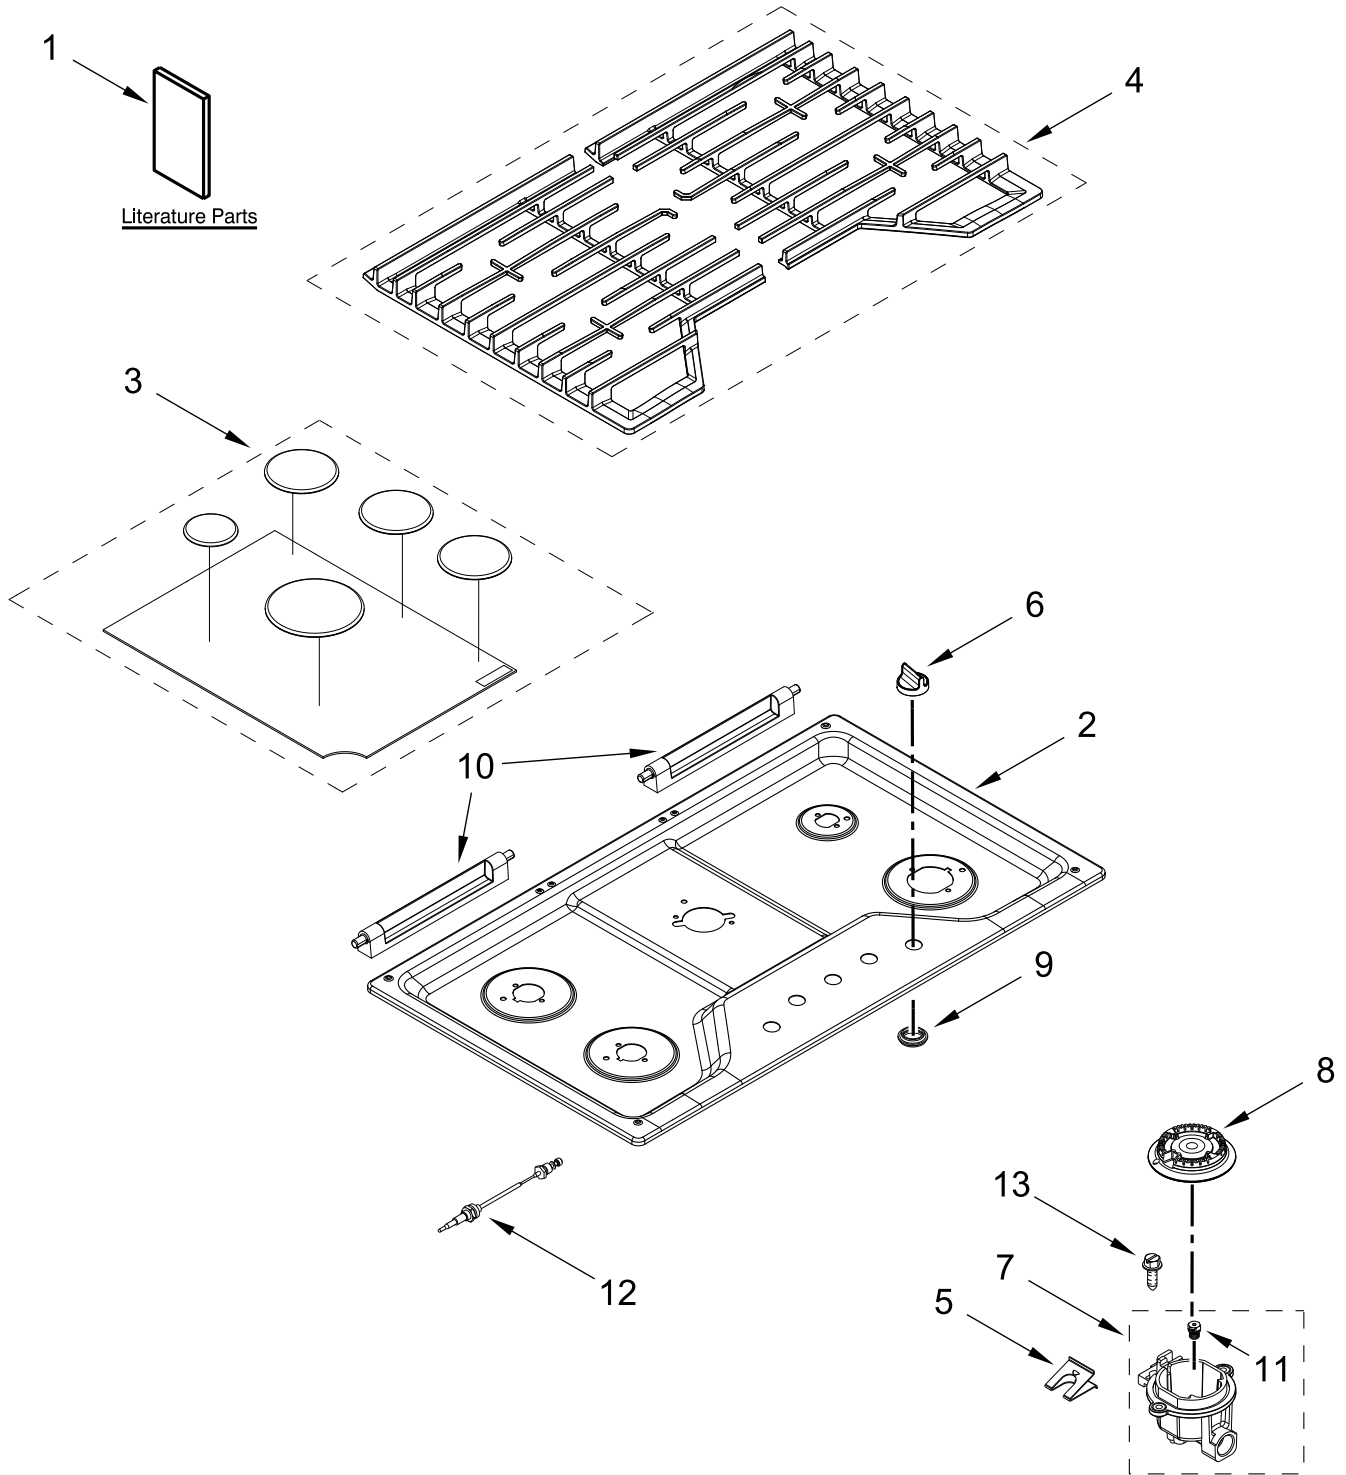

30" 5 BURNER GAS COOKTOP

MODELS:

WCG77US0HS00 (Stainless)

COOKTOP, BURNER AND GRATE PARTS

COOKTOP, BURNER AND GRATE PARTS

<u>Illus. No.</u>	<u>Part No.</u>	<u>Description</u>	<u>Illus. No.</u>	<u>Part No.</u>	<u>Description</u>	<u>Illus. No.</u>	<u>Part No.</u>	<u>Description</u>
1		Literature Parts	8	8286814	Head, Burner (Left Front, Left Rear, & Right Front)	13	W10758282	Screw FOLLOWING PARTS NOT ILLUSTRATED
	W11116971	Instructions, Installation						
	W10672375	Instructions, Undercounter Install		8286813	Head, Burner (Right Rear)		W10868535	Harness, Main
	W11120470	Guide, Use & Care		8286815	Head, Burner (Center)		W10392003	Cord, Power
	W11168236	Instructions, LP Conversion	9		Grommet		W10132200	Relief, Strain
2		Cooktop		W10625915	Black		313438	Clip, Harness
	W11131859	Stainless	10	W10826075	Rear, Hinge-Grate (Stainless Model Only)		W11173306	Kit, LP Conversion
3		Kit, Burner Cap					3801F935-51	Bracket, Tie Down
	W11169224	Black	11	W10652710	Orifice (Left Front & Left Rear)		7101P062-60	Screw (Used for Tie Down Bracket)
4		Kit, Grate		W10151347	Orifice (Right Front)			
	W11047085	Black		W10652711	Orifice (Right Rear)			
5	8286863	Spring, Electrode		W10609592	Orifice (Center)			
6		Knobs, Cooktop		W10541842	Wiring, Electrode (Left Front, Left Rear, & Right Front)			
	W11084623	Stainless	12	W10541843	Wiring, Electrode (Right Rear)			
7	W10597166	Holder, Orifice (9.1K) (Left Front & Left Rear)		W10611443	Wiring, Electrode (Center)			
	W10613381	Holder, Orifice (10K) (Right Front)						
	W10594399	Holder, Orifice (5K) (Right Rear)						
	W10609591	Holder, Orifice (15K) (Center)						