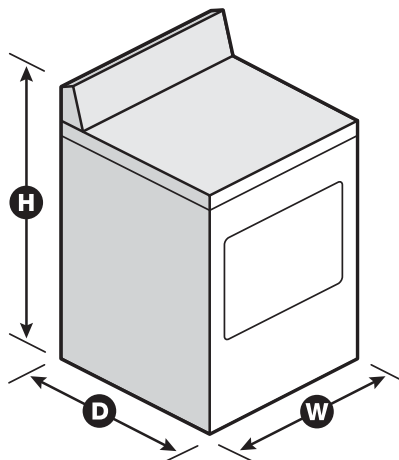

Reference Material

[Dimension Guide](#)

[Install Guide](#)

[Use & Care Guide](#)

[Warranty](#)

NOTE: Dimensions are for planning purposes only. For complete details, see Installation Instructions packed with product. Specifications subject to change without notice.

®/™ © 2020. All rights reserved. Printed in the U.S.A. D200104XXD. WED4616FSpecSheetV01.