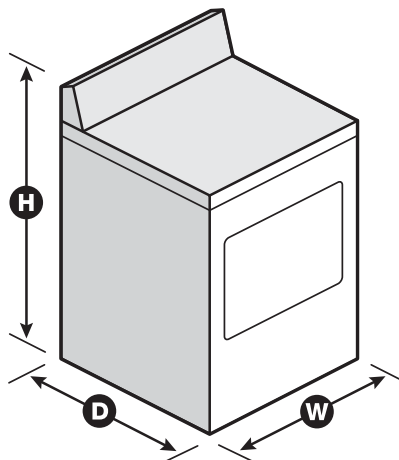

### Dimensions

Product Dimensions (H x W x D)	41-13/16" x 29" x 28-3/8"
--------------------------------	---------------------------

Depth with Door Open 90°	41-11/16"
--------------------------	-----------

#### Hamper Door

Easily move clothes from the washer to the dryer with the help of our hamper door. This feature also is great for when it's time to sort and fold your laundry.

NOTE: Dimensions are for planning purposes only. For complete details, see Installation Instructions packed with product. Specifications subject to change without notice.