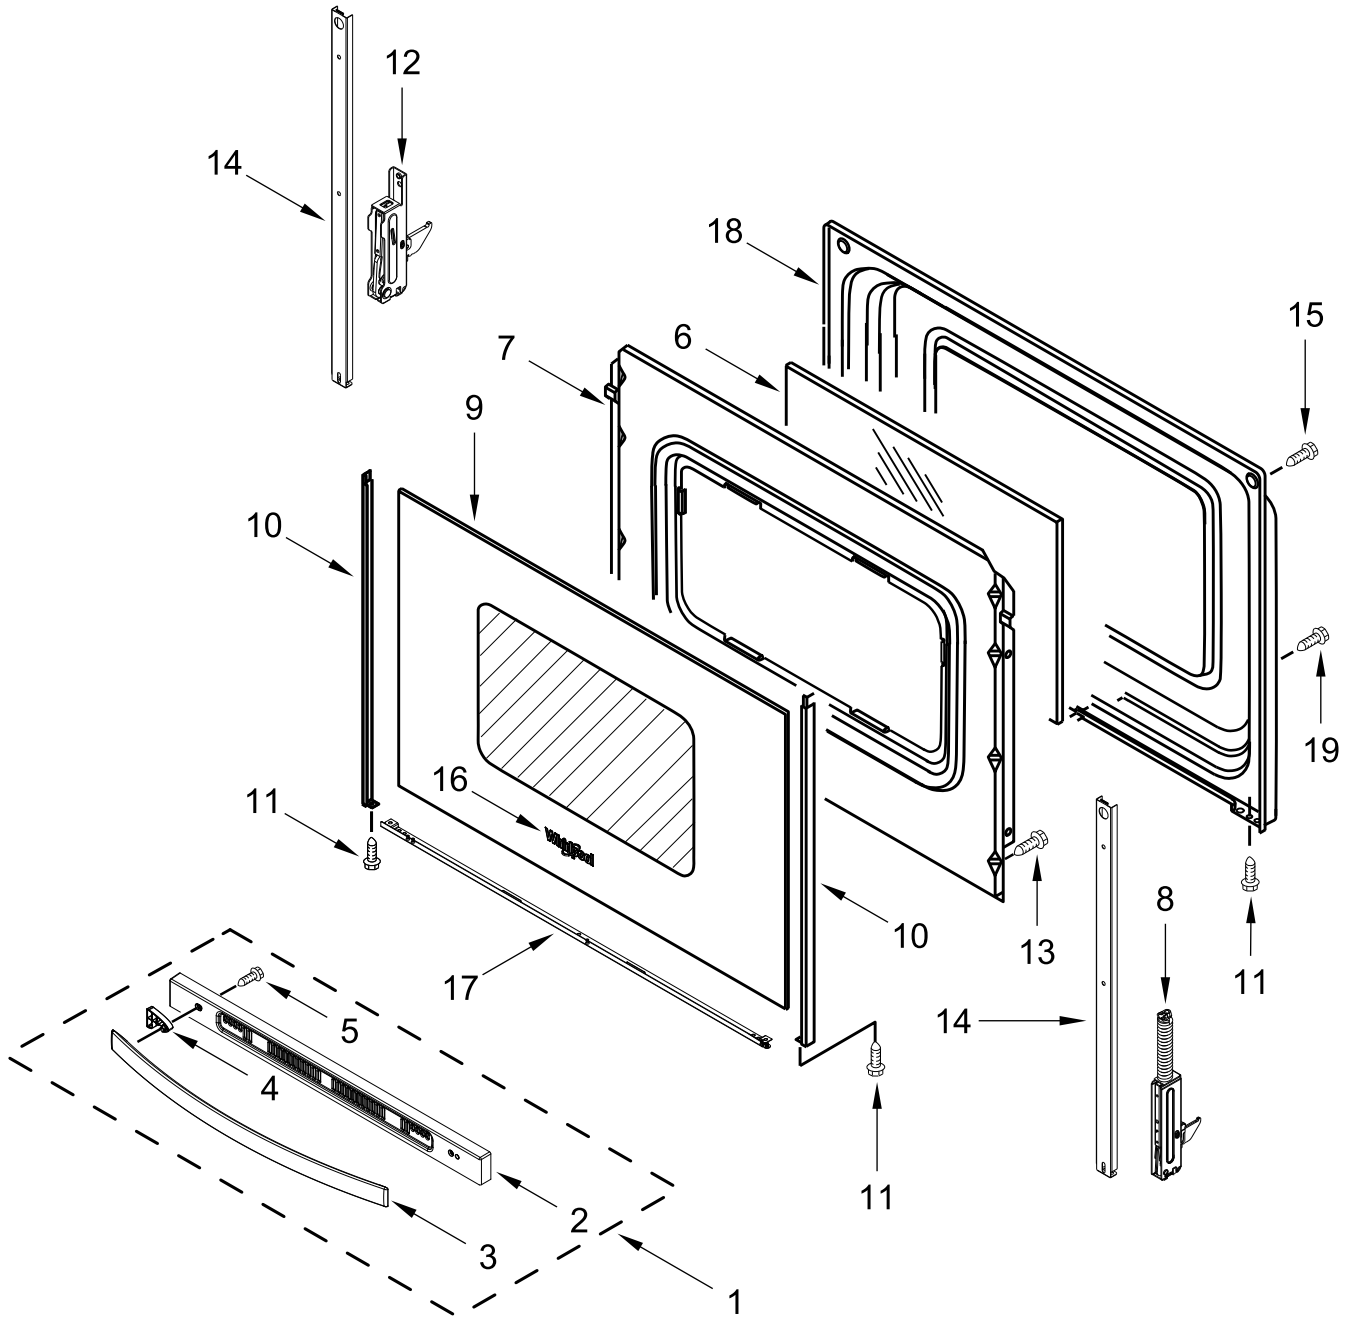

CHASSIS PARTS

<u>Illus. No.</u>	<u>Part No.</u>	<u>Description</u>	<u>Illus. No.</u>	<u>Part No.</u>	<u>Description</u>	<u>Illus. No.</u>	<u>Part No.</u>	<u>Description</u>
1	W10289077	Receiver, Hinge	15	W10390008	Base Rail Assembly (Left)	27	W10181986	Sensor, Oven
2	3196154	Screw				28	3196169	Screw
3		Panel, Side		W10390007	Base Rail Assembly (Right)	29	W10326122	Cover, Terminal Block
	W10162245	Black				30	W10031780	Screw
	W10575396	White	16	W10058460	Foot, Leveling	31	W10268578	Rack, Oven
4	3400029	Nut	17	3196548	Fuse, Thermal	32	W10910404	Counterweight
5	W10129032	Seal, Door	18	3196172	Screw	33	W11034869	Screw
6	W10308476	Element, Broil	19	W10404688	Clip, Oven Support	34	9761301	Screen, Vent
7	W11022836	Element, Bake	20	3186034	Bracket, Service			FOLLOWING PARTS NOT ILLUSTRATED
8	3196174	Screw	21	W10245259	Block, Terminal		8273263	Insulation, Wrap
9	W10134285	Tube, Vent	22	W10281322	Kit, Bare Wire Adapter Block		8272611	Insulation, Back
10	W10674705	Glide, Drawer Front					W10333344	Insulation, Flue
11	W10341186	Front Foot Assembly	23	3196178	Screw			
12	W10067840	Screw	24	W11175594	Light Assembly			
13	8054068	Retainer, Insulation	25	W10571723	Bulb, Halogen 40 Watts			
14	W10137382	Clip, Panel	26	3400016	Screw			

DOOR PARTS