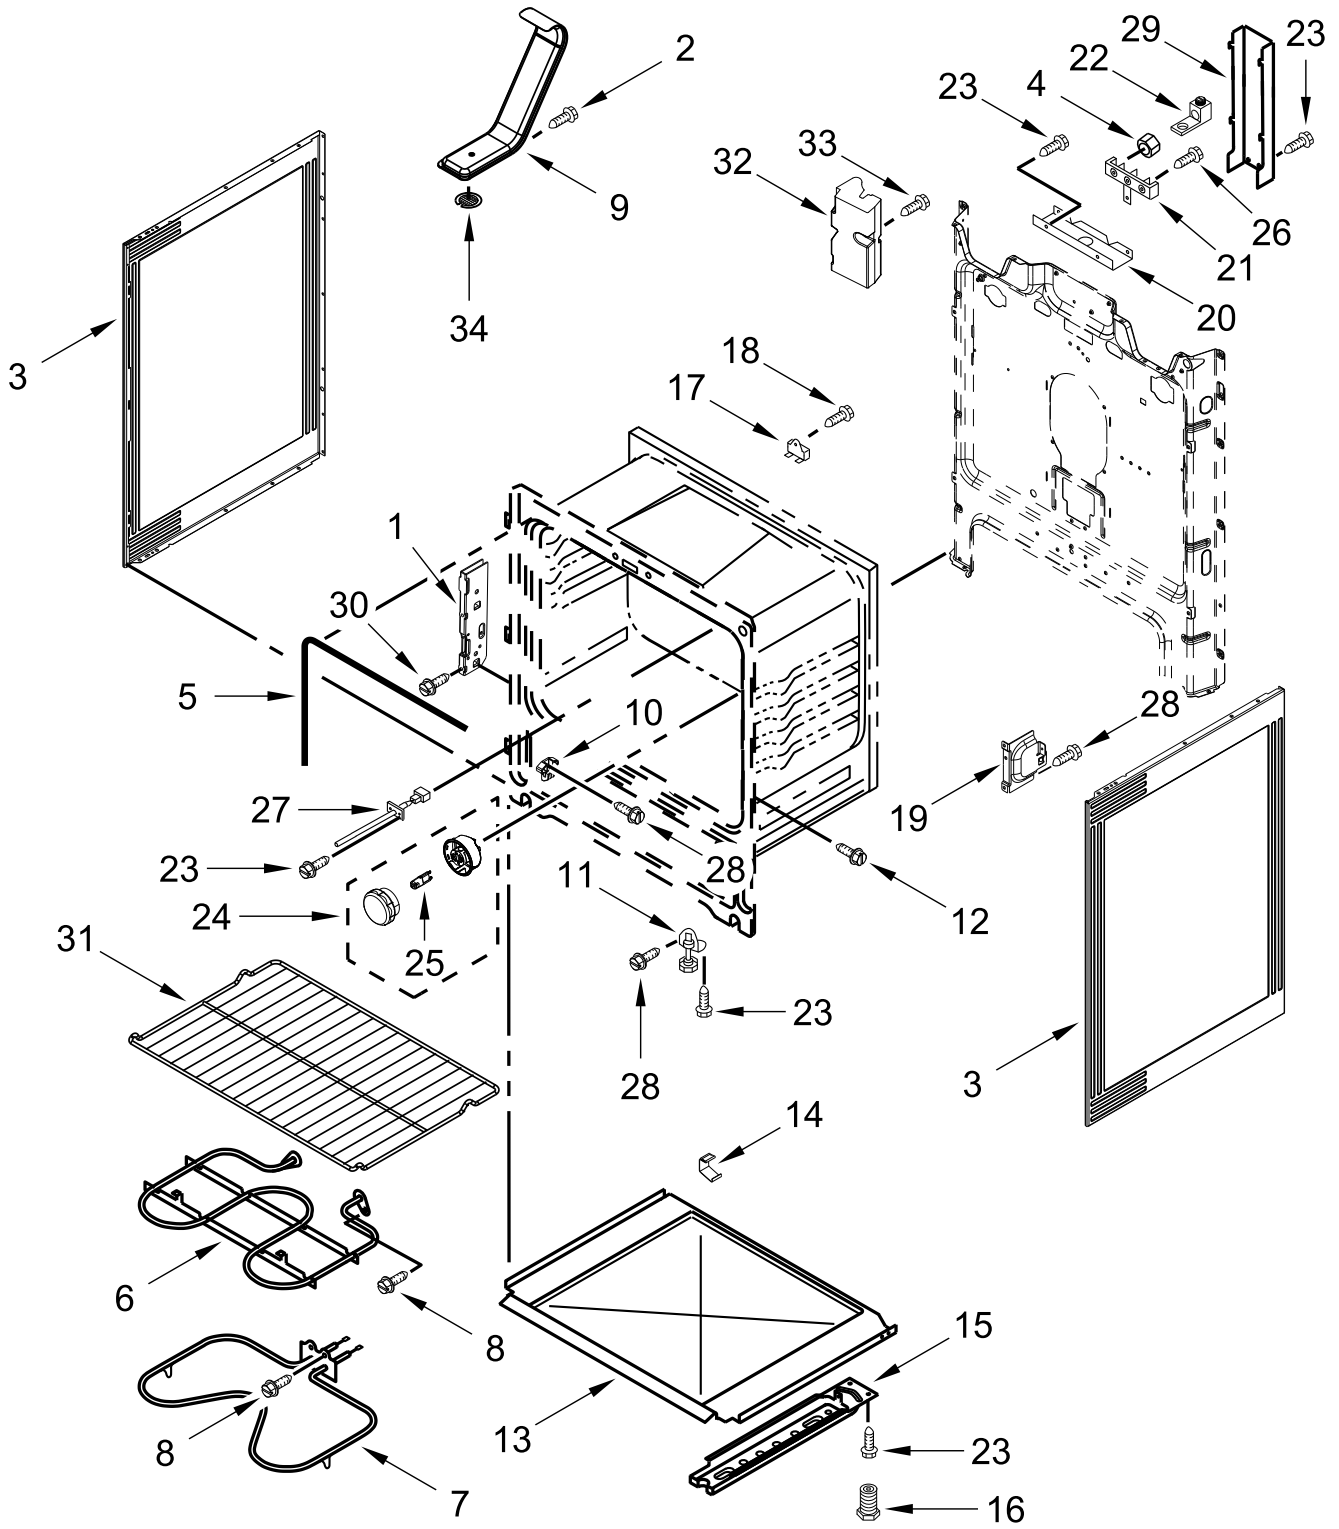

CHASSIS PARTS

CHASSIS PARTS

<u>Illus. No.</u>	<u>Part No.</u>	<u>Description</u>	<u>Illus. No.</u>	<u>Part No.</u>	<u>Description</u>	<u>Illus. No.</u>	<u>Part No.</u>	<u>Description</u>
1	W10289077	Receiver, Hinge	15	W10390008	Base Rail Assembly (Left)	27	W10181986	Sensor, Oven
2	3196154	Screw				28	3196169	Screw
3		Panel, Side		W10390007	Base Rail Assembly (Right)	29	W10326122	Cover, Terminal Block
	W10162245	Black				30	W10031780	Screw
	W10575396	White	16	W10058460	Foot, Leveling	31	W10268578	Rack, Oven
4	3400029	Nut	17	3196548	Fuse, Thermal	32	W10910404	Counterweight
5	W10129032	Seal, Door	18	3196172	Screw	33	W11034869	Screw
6	W10308476	Element, Broil	19	W10404688	Clip, Oven Support	34	9761301	Screen, Vent
7	W11022836	Element, Bake	20	3186034	Bracket, Service			FOLLOWING PARTS NOT ILLUSTRATED
8	3196174	Screw	21	W10245259	Block, Terminal		8273263	Insulation, Wrap
9	W10134285	Tube, Vent	22	W10281322	Kit, Bare Wire Adapter Block		8272611	Insulation, Back
10	W10674705	Glide, Drawer Front					W10333344	Insulation, Flue
11	W10341186	Front Foot Assembly	23	3196178	Screw			
12	W10067840	Screw	24	W11175594	Light Assembly			
13	8054068	Retainer, Insulation	25	W10571723	Bulb, Halogen 40 Watts			
14	W10137382	Clip, Panel	26	3400016	Screw