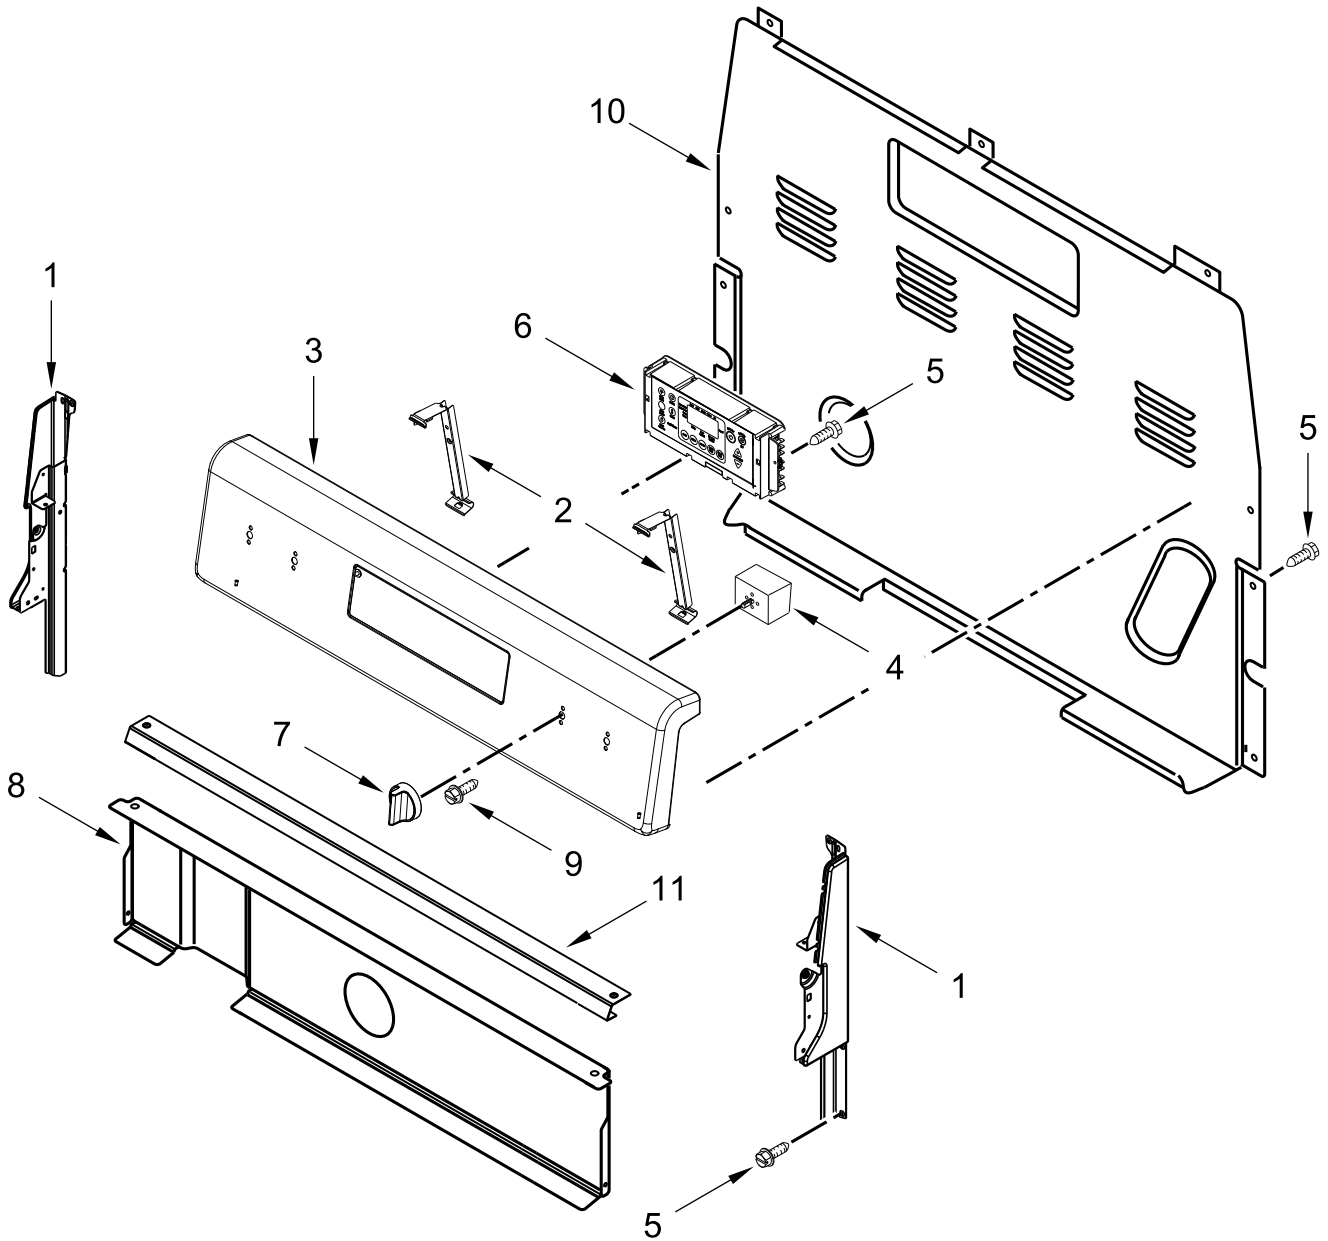

CONTROL PANEL PARTS