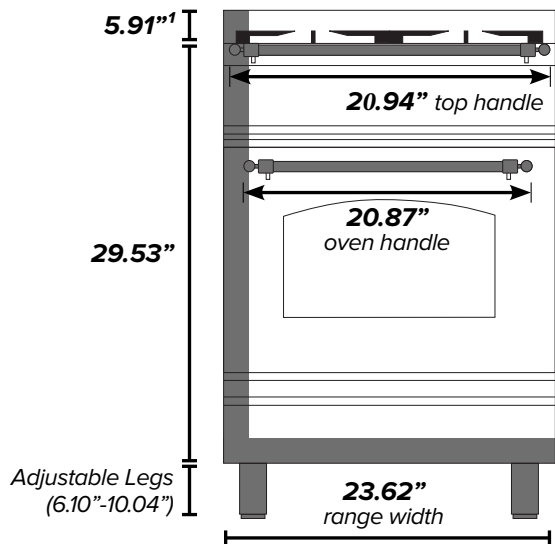

ILVE 24" Nostalgie Dual Fuel Range

Range Front (Oven Exterior)

Range Back

Range Side

¹Backsplash optional. ²Gas connection lies 1 1/2" from back of range. ³Height above floor.

ILVE 24" Nostalgie Dual Fuel Range