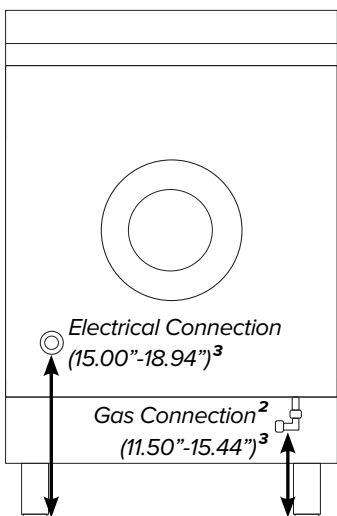

ILVE 24" Nostalgie Dual Fuel Range

Range Front (Oven Exterior)

Range Back

Range Side

¹Backsplash optional. ²Gas connection lies 1 1/2" from back of range. ³Height above floor.

ILVE 24" Nostalgie Dual Fuel Range