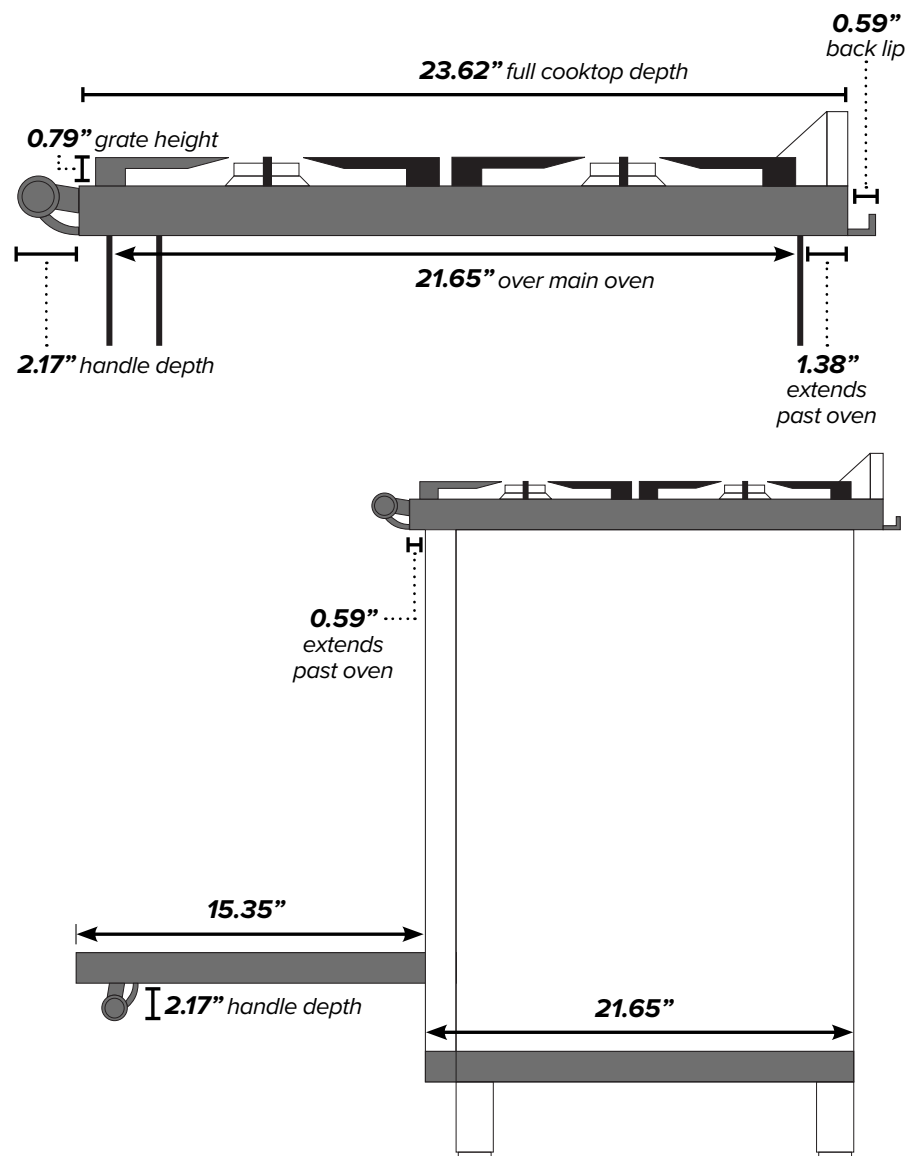

ILVE 24" Nostalgie Dual Fuel Range

Range Front (Oven Exterior)

Range Back

Range Side

¹Backsplash optional. ²Gas connection lies 1 1/2" from back of range. ³Height above floor.

ILVE 24" Nostalgie Dual Fuel Range