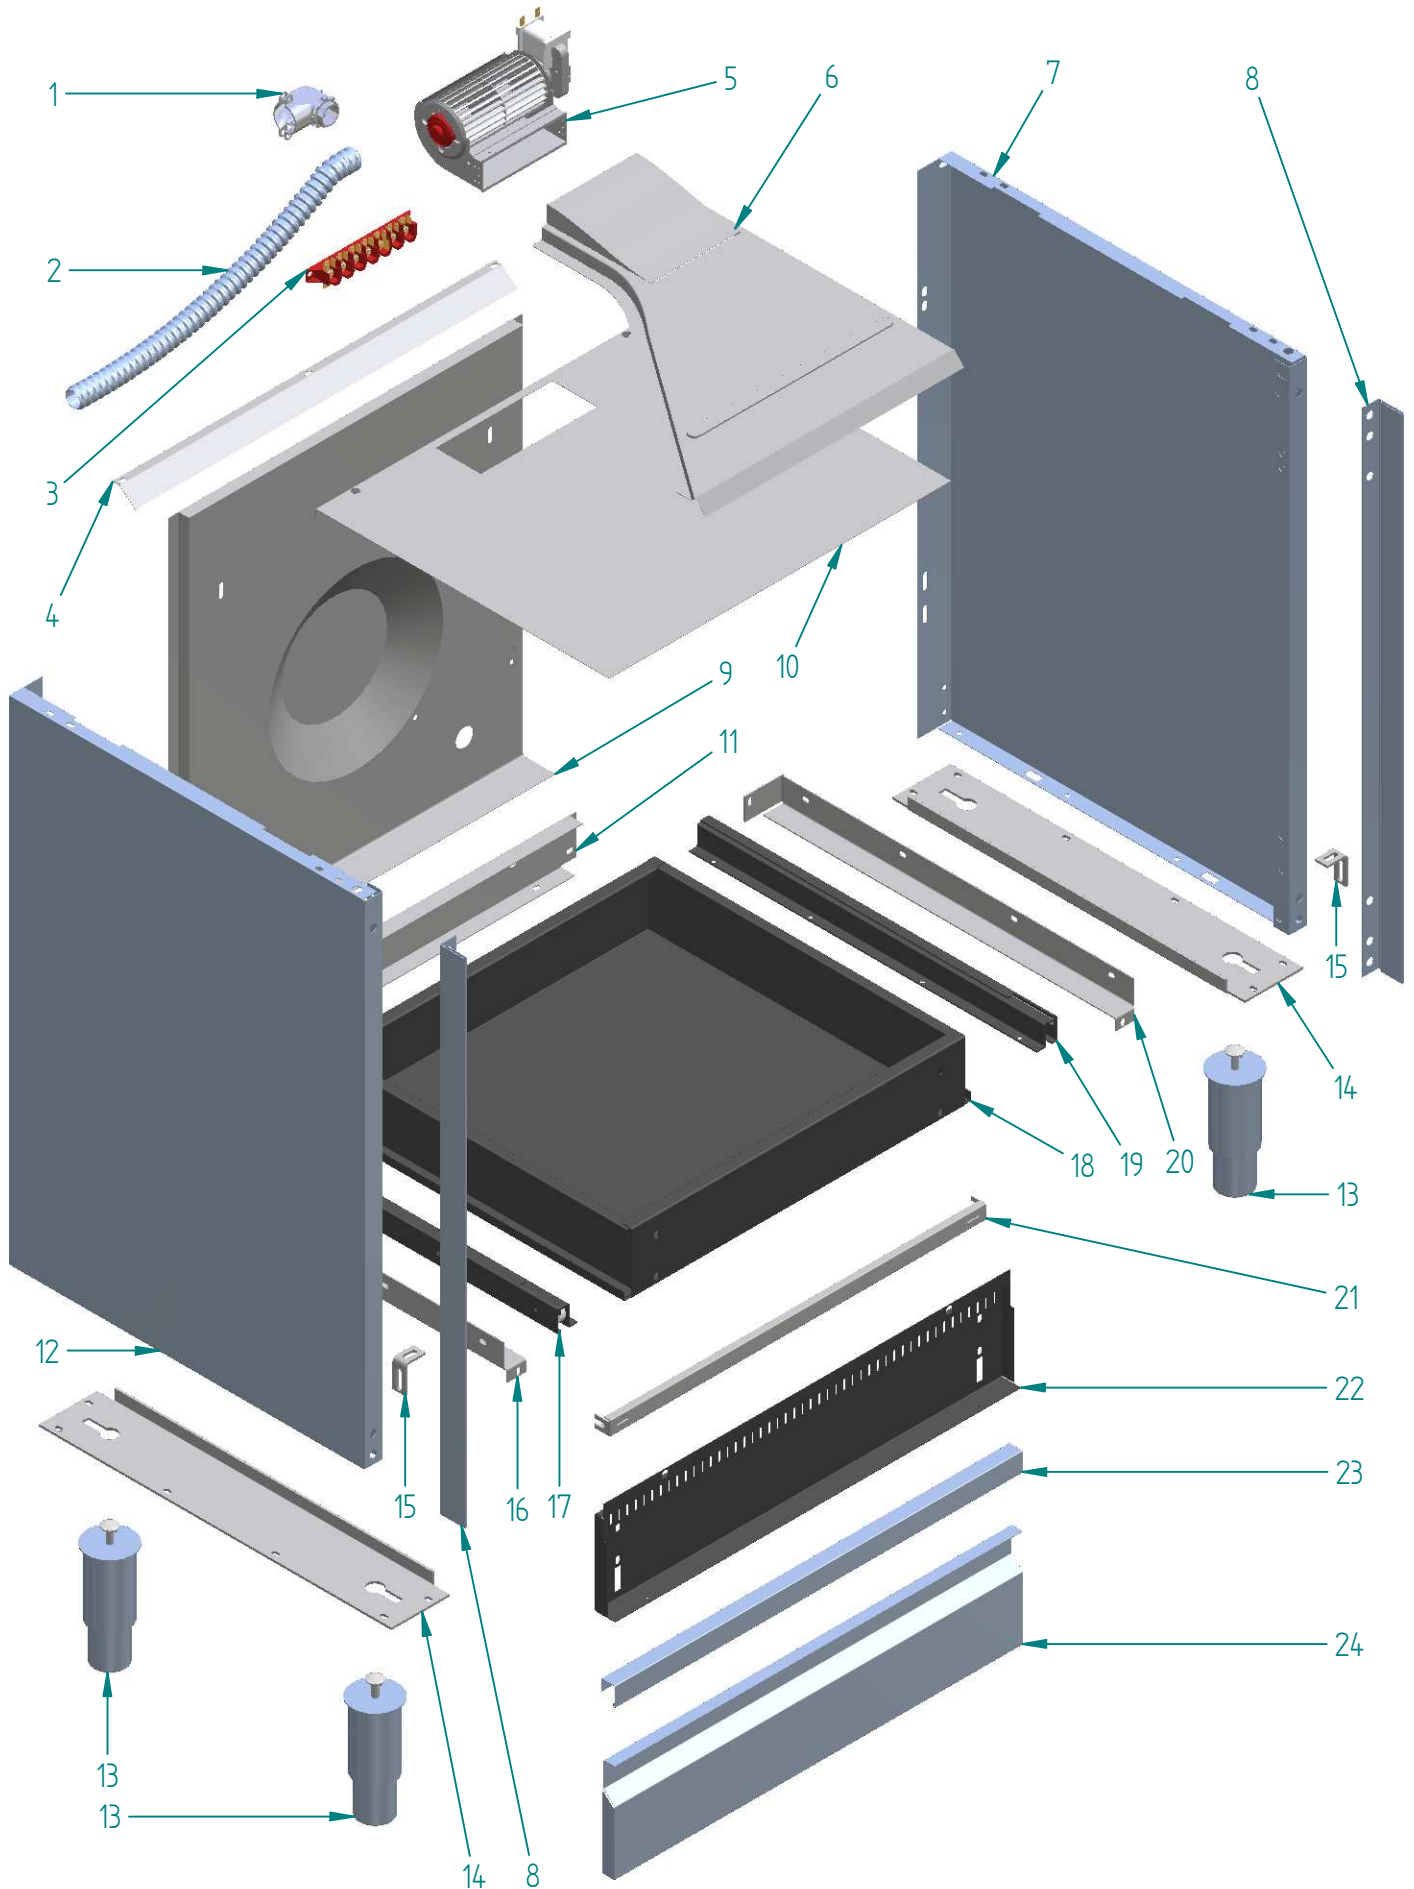

%Titolo

LPG APPLIANCES			
DRAW	VALVE	BY PASS SCREW	
15	A/466/57	A/600/77	SR
13	A/466/43	A/600/78	R-SR
14	A/466/45	A/600/80	TC
42	A/492/10/86	A/600/81	VG

<i>dis.</i>	<i>cod.</i>	<i>descrizione</i>	<i>description</i>
1	S/149/07	LISTELLO PORTABR P60	BURNERS HOLDER FOR P60
2	S/128/90	LATERALE PORTABR CUC PROFESS SX	LEFT SIDE BURNER HOLDER
3	A/014/12/90	BRUCIATORE PIPA GRANDE (H=94)	BIG BURNER (H=94)
4	A/434/04	PORTAINIETT A GOMITO GRILL/FUOCHI	INJECTOR HOLDER GRILL/COOKTOP
5	A/014/12/92	BRUCIATORE PIPA GRANDE (H=80) TC PROFESSIONAL	BIG BURNER (H=80MM)
6	A/014/12/91	BRUCIATORE PIPA PICCOLO (H=94)	SMALL BURNER (H=94)
7	A/494/28	TRASFORMATORE ACC EL 4 FUOCHI UL	4 WAYS IGN TRANSFORMER
8	A/024/06	CARTONCINO ISOL NOMEX TRASF 4FUOCHI	NOMEX INSULATING CARD IGNITION TRANSFORMER
9	S/236/77	SUPPORTO TRASF ACC CUC PROFESSIONAL	EL. IGN. TRANSFORMER HOLDER FOR PROFESSIONAL COOKER
10	S/128/91	LATERALE PORTABR CUC PROFESS DX	RIGHT SIDE BURNER HOLDER
11	S/232/61	SQUADRETTA F CRU DX CUC 60/80/PD CH	CLAMP
12	S/232/62	SQUADRETTA F CRU SX CUC 60/80/PD CH	CLAMP
13	A/466/43	RUB ALLOG MICRO CUC VALV (40)R-SR	VALVE + S.V.
14	A/466/45	RUB ALLOG MICRO CUC VALV (64)TC	VALVE + S.V.
15	A/466/57	RUB ALLOG MICRO CUC VALV (32) SR	VALVE + S.V.
16	A/492/01	TERM/COMM FORNO GAS-GRILL ELETTR L.IV48221708	THERM/SWITCH EL GRILL ON GAS OVEN
17	A/401/14	MICROINT ACC RUB SABAF CUC	IGNITION SWITCH
18	A/106/26	LAMPADA SPIA D.10 FAST 230 UL	PILOT LIGHT
19	S/232/63	SQUADRETTA FERMAR CU/FO 30/10 ZN CHMUFF CH	SMALL STOP RAMP CLAMP FOR OVENS AND COOKERS
20	S/004/02	BRIGLIA RAMP FORNO ELZN	OVEN RAMP CLAMP
21	S/232/33	SQUADRETTA BLOCC PR/CON CUC MUF RIB	BRACKET
22	S/236/63	SUPPORTO PROGR EL145 (5 TASTI) CUC	PROGRAMMER HOLDER (EL145) FOR COOKER
23	A/446/42	PROGR EL145 5T BIPO UL 50/60HZ 230V	ELETTRONIC PROGRAMMER EL145
24	A/454/39	RAMPA CUCINA 4 FORI+1 (P60) DIS.461PRESA PRESSIONE	RAMP FOR P6640 WITH VALVE
25	A/062/20	DADO 1/2 D.14 RACCORDO PORTAGOMMA A/415/11 935002022	NUT HOSETAIL S.436/4
26	A/004/04	BICONO 14MM RACCORDO PORTAGOMMA S135 944000016	HOSE NUT
27	A/452/04	RACC CURVO PORTAG (SIRAL) 1/2" PO-04 D.14 OT 9360000070	HOSETAIL COUPLING (SIRAL)
28	A/437/00	STABILIZZATORE PRESSIONE CSA	PRESSURE GAS REGULATOR
29	A/080/11	GEMMA SPIA D.10 ARANCIO INCASTRO	ORANGE WARNING LIGHT FOR SWITCH
30	A/491/03	TASTO PROGR EL145/EL2000 METAL T1/2T=10 G=14,5	PROGRAMMER BUTTON / ST ST COLOUR
30	A/491/07	TASTO PROGR EL145/EL2000 ORO T1/2T=10 G=14,5	PROGRAMMER BUTTON / BRASS COLOUR
31	A/102/09	INTERRUTTORE (PULS) MOTOV RADIAL UL	MOTOR FAN SWITCH
32	G/340/10/08	MANOPOLA MAJ GAS CUCINA NERO-CRO	GAS KNOB FOR MAJ COOKER / CHROME
32	G/340/10/14	MANOPOLA MAJ GAS CUCINA NERO-OTTONE	GAS KNOB FOR MAJ COOKER / BRASS
33	G/371/10/08	MANOPOLA MAJ TERM GAS °F 1 VIA CRO	GAS THERM KNOB MAJ COOKER / CHROME
33	G/371/10/14	MANOPOLA MAJ TERM GAS °F 1 VIA OTT	GAS THERM KNOB MAJ COOKER / BRASS
34	G/362/10/08	MANOPOLA MAJ TERM/COMM CROMO	THERM/COMM KNOB MAJ COOKER / CHROME
34	G/362/10/14	MANOPOLA MAJ TERM/COMM NERO OTTONE	THERM/COMM KNOB MAJ COOKER / BRASS
35	S/086/79/01	CRUSCOTTO CUC UP60 (5T) BIAN ANT	CONTROL BOARD UP60 / OLD WHITE
35	S/086/79/08	CRUSCOTTO CUC UP60 (5T) INOX	CONTROL BOARD UP60 / ST ST
35	S/086/79/10	CRUSCOTTO CUC UP60 (5T) MAT	CONTROL BOARD UP60 / MATT
35	S/086/79/52	CRUSCOTTO CUC UP60 (5T) ROSSO BORG	CONTROL BOARD UP60 / BURGUNDY
35	S/086/79/54	CRUSCOTTO CUC UP60 (5T) BLU	CONTROL BOARD UP60 / MIDN BLUE
35	S/086/79/56	CRUSCOTTO CUC UP60 (5T) VERDE SM	CONTROL BOARD UP60 / EM GREEN
36	S/148/01	LISTELLO FERMACRU CUC P60	CONTROL BOARD ANCHORING STRIP 60CM.PROFESSIONAL COOKI
37	A/492/37	TERMOREG SIC NA 50°C UL	SAFETY THERMOSTAT UL
38	G/340/11/08	MANOPOLA MAJ-T GAS CUC INOX	GAS KNOB FOR MAJ-T COOKER / ST ST
39	G/371/11/08	MANOPOLA MAJ-T TERM GAS °F 1 VIA IN	GAS THERM KNOB MAJ COOKER / ST ST
40	G/362/11/08	MANOPOLA MAJ-T TERM/COMM INOX	THERM/COMM KNOB MAJ COOKER / ST ST
41	A/401/15	MICROINT ACC TERM GAS USA	IGNITION SWITCH
42	A/492/10/86	TERM GAS+MICRO 1 VIA CUC 90 (BP 62)	1 WAY GAS THERMOSTAT
43	A/017/10	CAMMA MICRO VENT TANG FORNO GAS DIS 251	CAM FOR GAS OVEN COOLING FAN MICROS
44	A/401/10	MICROINT SIC GRILL EL FORNO GAS 15A	MICRO SWITCH
45	S/232/48	SQUADRETTA PORTA INTERBLOCCO + ACCENSIONE	MICROSWITCH HOLDER