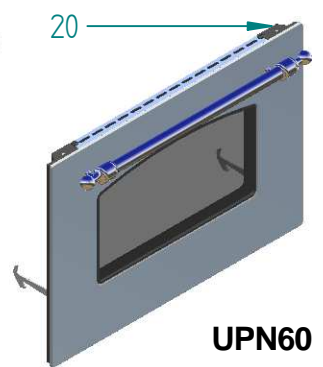

UPF60VG UPW60VG UPL60VG UPN60VG

12/02/2010

<i>dis.</i>	<i>cod.</i>	<i>descrizione</i>	<i>description</i>
1	A/602/02	VITE ZIGR FERMAV/FERMAGR LAT FORNO	KNURLED SCREW FOR HOLDING GLASS /SIDE GRILLS FO.
2	A/504/84/85	VETRO INTERNO PORTA 600 TR VETRO	INNER 60CM DOOR GLASS
3	S/120/10/08	FERMAVETRO PO 60 TR VET INOX USA	GLASS STOP
4	A/504/84/95	VETRO INTERM DBE PORTA 600 TR VETRO	MIDDLE 60CM DOOR GLASS
5	A/445/23	PROFILO GUIDA TRIPLO VETRO PORTA	PROFILE
6	S/022/28/14	CONTROPORTA FO 600/800 LAT DX NERO	RIGHT INSIDE DOOR FOR 60/80 OVEN
7	A/028/41	CERNIERA POR FO 90 2V+60 3V (FARINGOSI)	2 GL 90CM/3 GL 60CM OVEN DOOR HINGE
8	A/065/00	DISTANZIALE OT DIS 347 MANIGLIA PORTA	BRASS SPACER FOR HANDLE
9	G/505/11/08	VETRO+PO 60 3V OBLO' INOX	60CM OVEN DOOR GLASS/ST ST
10	G/505/00/08	VETRO PO 600T 3V FASCE INOX	600T DOOR GLASS /ST ST
10	G/505/00/10	VETRO PO 600T 3V FASCE MAT	600T DOOR GLASS / MATT
11	G/505/12/08	VETRO PO 600L 3V INOX	60CM OVEN DOOR GLASS/ST ST
12	A/116/33/08	MANIGLIONE D.25 I=540 L=566 INOX	HANDLE DIAM=25 I=540/ST ST
13	G/505/07/01	VETRO+PO P60N 3V BIANCO ANTICO	P60N DOOR GLASS TRIPLE GLASS/OLD WH
13	G/505/07/08	VETRO+PO P60N 3V INOX	P60N DOOR GLASS TRIPLE GLASS/ST ST
13	G/505/07/10	VETRO+PO P60N 3V MAT	P60N DOOR GLASS TRIPLE GLASS/MATT
13	G/505/07/52	VETRO+PO P60N 3V ROSSO BORG	P60N DOOR GLASS TRIPLE GLASS/BURGUN
13	G/505/07/54	VETRO+PO P60N 3V BLU NOTTE	P60N DOOR GLASS TRIPLE GLASS/BLUE
13	G/505/07/56	VETRO+PO P60N 3V VERDE SMER	P60N DOOR GLASS TRIPLE GLASS/GREEN
14	A/116/26/08	MAN/CORRIM CROMO MAJEST D=22 I=420	CHROME HANDLE MAJESTIC D=22 I=420
14	A/116/26/16	MAN/CORRIM OTTONE MAJEST D=22 I=420	BRASS HANDLE MAJESTIC D=22 I=420
15	A/402/13	MOLLA (CLIP FISSAGGIO) VETRO INTERMEDIO	SPRING
16	S/022/29/14	CONTROPORTA FO 600/800 LAT SX NERO	LEFT INSIDE DOOR FOR 60/80 OVEN
17	UG/775/08	PORTA COMPL 3V PF60 USA INOX	TRIPLE GLASS 60 CM DOOR / ST ST
17	UG/775/10	PORTA COMPL 3V PF60 USA MAT	TRIPLE GLASS 60 CM DOOR / MATT
18	UG/713/08	PORTA COMPL 3V PW60 OBLO' USA INOX	TRIPLE GLASS 60 CM DOOR / ST ST
19	UG/776/08	PORTA COMPL 3V PL60 USA INOX	TRIPLE GLASS UPL60 DOOR / ST ST
20	UG/777/01/08	PORTA COMPL 3V PN60 USA BI ANT-CRO	TRIPLE GLASS 60 CM DOOR / O WH-CH
20	UG/777/01/16	PORTA COMPL 3V PN60 USA BIAN AN-OTT	TRIPLE GLASS 60 CM DOOR / O WH-BR
20	UG/777/08/08	PORTA COMPL 3V PN60 USA INOX-CROMO	TRIPLE GLASS 60 CM DOOR / ST ST-CH
20	UG/777/10/08	PORTA COMPL 3V PN60 USA MAT-CROMO	TRIPLE GLASS 60 CM DOOR / MATT-CH
20	UG/777/10/16	PORTA COMPL 3V PN60 USA MAT-OTT	TRIPLE GLASS 60 CM DOOR / MATT-BR
20	UG/777/52/08	PORTA COMPL 3V PN60 USA ROSSO BO-CR	TRIPLE GLASS 60 CM DOOR / BURG-CH
20	UG/777/52/16	PORTA COMPL 3V PN60 USA RO BOR-OTT	TRIPLE GLASS 60 CM DOOR / BURG-BR
20	UG/777/54/08	PORTA COMPL 3V PN60 USA BLI N-CRO	TRIPLE GLASS 60 CM DOOR / M BLUE-CH
20	UG/777/54/16	PORTA COMPL 3V PN60 USA BLI N-OTT	TRIPLE GLASS 60 CM DOOR / M BLUE-BR
20	UG/777/56/08	PORTA COMPL 3V PN60 USA VERDE SM-CR	TRIPLE GLASS 60 CM DOOR / EM GR-CH
20	UG/777/56/16	PORTA COMPL 3V PN60 USA VERDE S-OTT	TRIPLE GLASS 60 CM DOOR / EM GR-BR

%Titolo