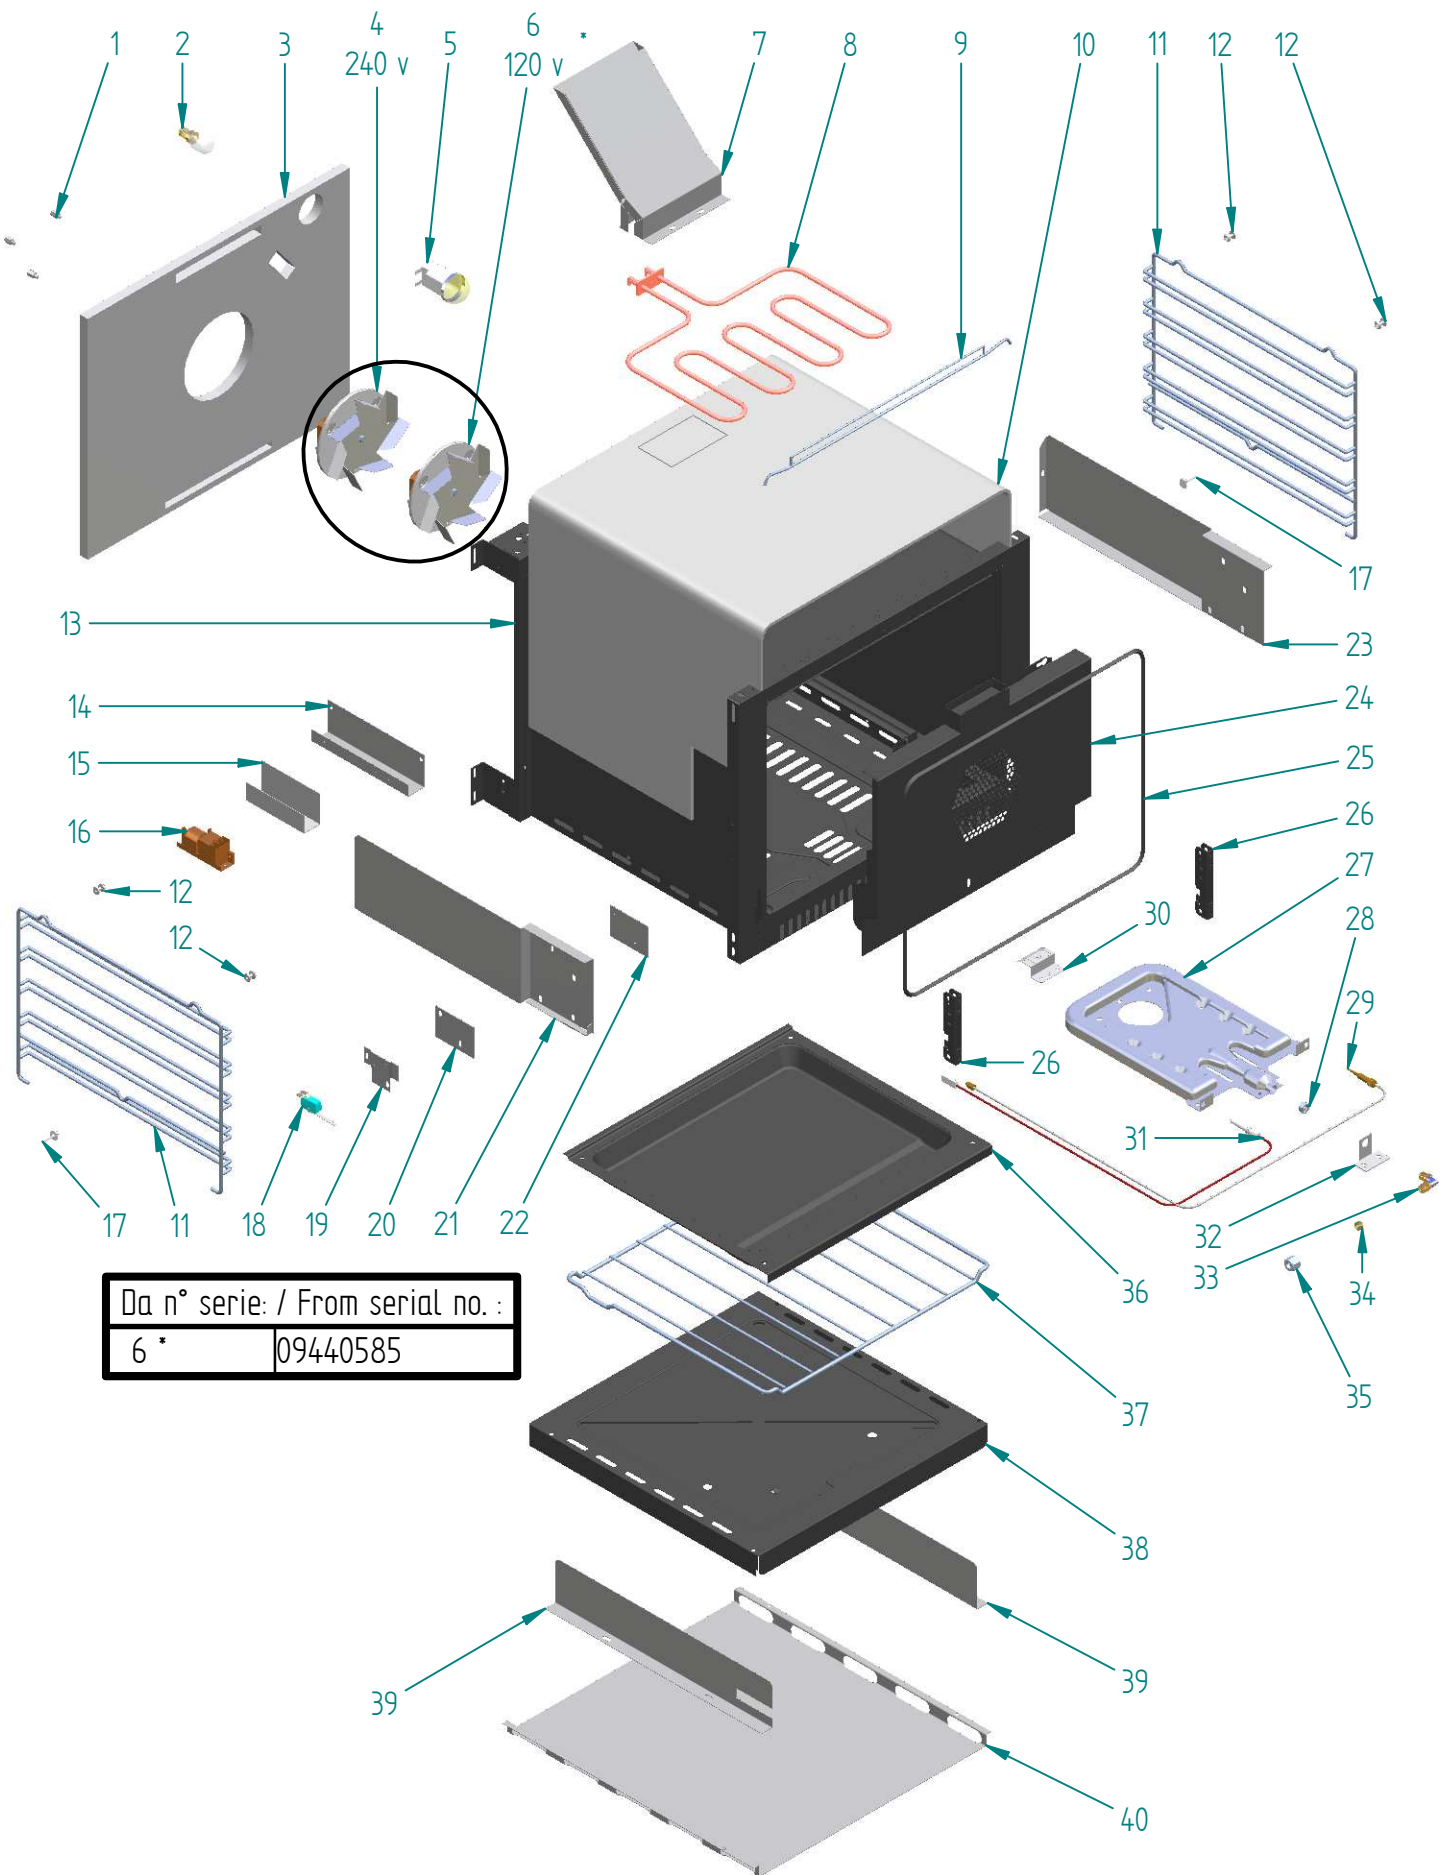

UPF60VG UPW60VG UPL60VG UPN60VG

12/02/2010

<i>dis.</i>	<i>cod.</i>	<i>descrizione</i>	<i>description</i>
1	A/602/05	VITE FISS MOTORE RADIALE	SCREEW
2	A/106/00	LAMPADA FORNO 110V	OVEN LIGHT 110V
3	A/108/20	LANA DI VETRO SCHIENA FORNO 60 MULTAGU 80/20	FIBERGLASS OVEN BACK 60 MULTIFUNCTION
4	G/406/00	MOTOVENTILATORE COMPL 240V 60HZ UL	COMPLETE FAN 230V
5	A/436/02	PORTAL+LAMPADA 110V	OVEN LAMP HOLDER
6	G/406/23	MOTOVENTILATORE COMPL 120V 60HZ UL	COMPLETE FAN 120V
7	S/008/22	CAMINETTO CUCINA PROFESSIONAL 60CM.+PD90 GAS	60CM. PROFESSIONAL COOKER FLUE
8	A/458/46	RESIST 1600W 230V GRILL 600 NIP VDE UL	GRILL RESISTANCE W1600 V230
9	A/438/00	SUPPORTO RESIST SUP 600	RESISTANCE SUPPORT 600
10	A/108/08	LANA DI VETRO MANTELLO 600 1 ALL+AGU 60/17	FIBERGLASS MANTLE 600
11	A/092/43	GRIGLIA LAT FORNO MUFF CHIUSA 5 COR	OVEN SIDE GRILL
12	A/482/12	SUPPORTO GRIGLIA LAT. (FORNO)	GRILL SIDE SUPPORT (OVEN)
13	S/162/33/14	MUFFOLA 60 GAS VENT RIB SMALT NERO	60 CM OVEN MUFFLE
14	S/236/77	SUPPORTO TRASF ACC CUC PROFESSIONAL	EL. IGN. TRANSFORMER HOLDER FOR PROFESSIONAL COOKER
15	A/024/06	CARTONCINO ISOL NOMEX TRASF 4FUOCHI	NOMEX INSULATING CARD IGNITION TRANSFORMER
16	A/494/29	TRASFORMATORE ACC EL 2 FUOCHI UL	2 WAYS IGN TRANSFORMER
17	A/602/03	VITE ZIGR FERMAGR LAT MUFF CHIUSA	KNURLED SCREW SIDE GRILLS STOPPING
18	A/401/04	MICROINT SICUREZZA PORTA FORNO	SAFETY MICROSWITCH GAS OVEN DOOR
19	S/232/27	SQUADRETTA PORTA MICRO SIC PORTA FO	CLAMP
20	S/231/05	SPESSORE MICRO SIC PORTA FORNO	
21	S/108/03	FERMA LANA DI VETRO SX 2002 APP MIC	FIBER GLASS STOP
22	S/190/06	PIASTRINA FERMA SQUADRETTA SUPPORTOMICRO SICUREZZA FORNI GA	
23	S/108/08	FERMA LANA DI VETRO DX 2002	FIBER GLASS STOP
24	S/038/02	COPRIVENTOLA 600 VG SMALT NERO	FAN COVER 600 GV
25	A/094/69	GUARN MUFF MATR 09154/A 600 CHIUSA	GASKET FOR 600 OVEN
26	A/468/04	RULLINO+PORTARULL CERN TN (FARING)	RULLER
27	A/014/06	BRUCIATORE FORNO 900	OVEN BURNER
28	A/062/32	DADO DIS 247 FISSAGGIO BRUC FORNO	NUT DWG. 247 FIX OVEN BURNER
29	A/490/16	TERMOCOPPIA 180 CM FO VENT GAS	THERMOCOUPLE
30	A/482/28	SUPP BRUC FORNO VG H=17,5 2359481	OVEN BURNER HOLDER
31	A/018/22	CANDELA BRUC FORNO CAVO=MM1750	GAS OVEN PLUG m/m 1400
32	S/236/14	SUPPORTO PORTAINIETTORE FORNI VG	INJECTOR HOLDER SUPPORT
33	A/434/02	PORTAINIETT A GOMITO BRUC FORNO	INJECTOR HOLDER OVEN BURNER
34	A/004/00	BICONO FORNI 10 MM	OVEN NUT 10 mm
35	A/062/28	DADO BICONO 10 MM	NUT 10 mm
36	S/146/00	LECCARDA 60 NERO	ENAMELLED DRIPPING PAN 60
37	A/092/36	GRIGLIA FORNO 60	60 CM OVEN GRILL
38	S/230/12	SOTTOFORNO 60 VG NERO	OVEN BOTTOM FOR 600GV
39	S/091/18	DEFLETTORE FONDO MUFF 60 VG USA	DEFLECTOR
40	S/228/07	SOTTOFONDO 600 VG USA	GAS OVEN BOTTOM 600 UL