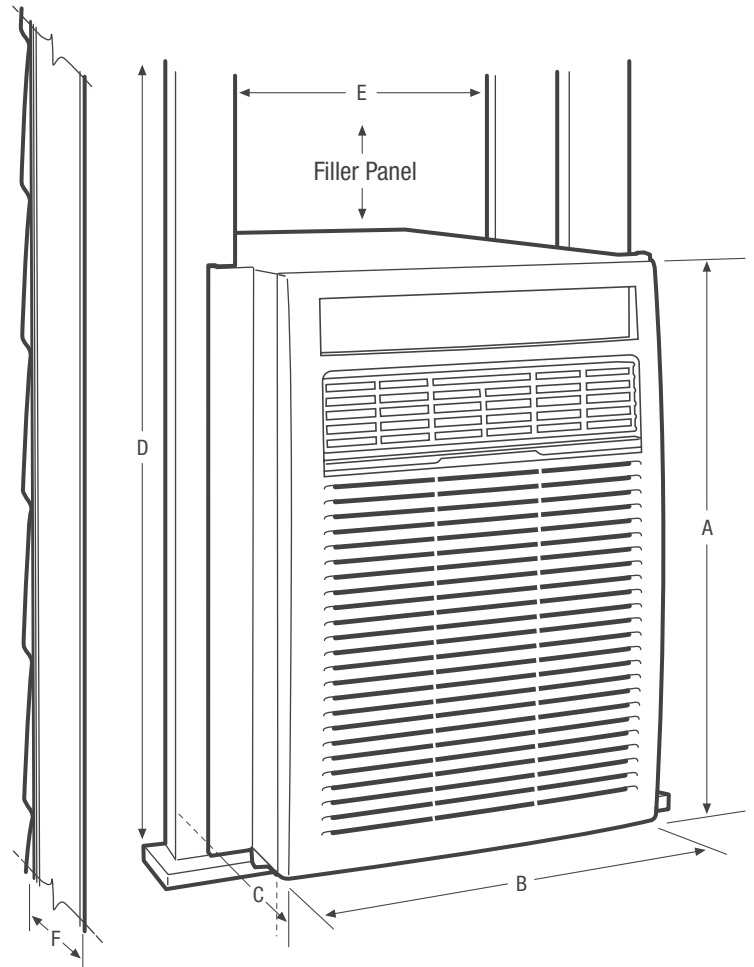

Performance	
BTU (Cool)	10,000
Dehumidification (Pints/Hour)	3.4
Cool Area (Up To Sq. Ft.)	450
Combined Energy Efficiency Ratio	10.4
Energy Efficiency Ratio	10.4
Electrical	
Volts	115
Amps (Cool)	10.0
Watts (Cool)	961
Length of Power Cord (Min./Max.)	6' / 6-1/2'
Plug Type (NEMA)	LCDI (5-15P)
Features	
Electronic Controls	Ready-Select® Controls
Fan Speeds (Cool/Fan)	3/3
Low Voltage Start-Up	Yes
Auto Cool Function	Yes
Energy Saver Mode	Yes
Sleep Mode	Yes
Filter Check	Yes
24-Hour On / Off Timer	Yes
Clean Air Ionizer	
Remote Control	Full-Function
Air CFM (High/Med/Low)	323/294/264
Air Direction Control	4-Way
Fresh Air/Exhaust Vent/Closed	No/Yes/Yes
Filter Type	Easy-to-Clean Washable Filter
Filter Access	Slide-Out
Slide-Out Chassis	
Window Mounting Kit (Included)	Pleated Quick Mount
Warranty¹	Yes
Certifications	
Performance	AHAM
Specifications	
Refrigerant	R410a
Shipping Weight (Approx.)	84 Lbs.

¹Warranty 5 year sealed system/1 year full parts and labor.

NOTE: For planning purposes only. Always consult local and national electric codes. Refer to Product Installation Guide for detailed installation instructions on the web at frigidaire.com.

Product Dimensions	
A - Height	20-1/4"
B - Width	14-1/5"
C - Depth	23-1/2"

Window Dimensions	
D - Height (Min.)	21-1/2" / 40"
E - Width	15-1/2"
Wall Cutout Dimensions	
F - Max. Wall Thickness	8-1/2"

Accessories information available on the web at frigidaire.com