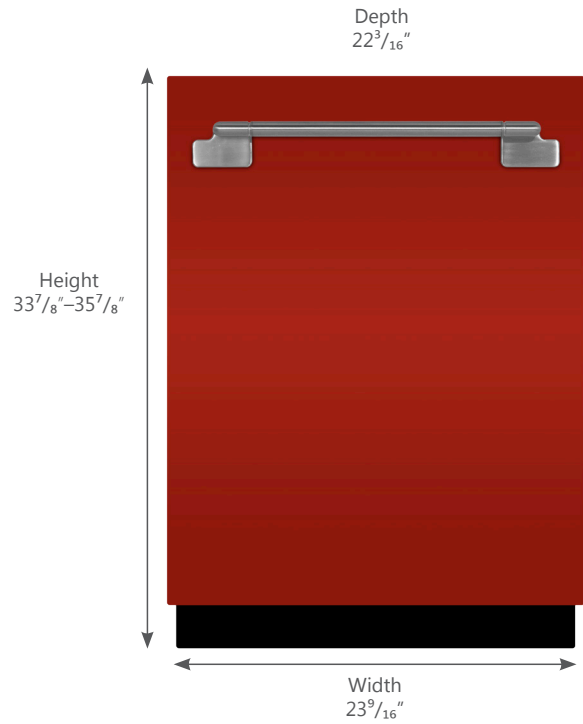

Interior Features

- **Adjustable Top Rack**
Two positions allows you to accommodate taller glasses in the upper rack or larger pans in the bottom rack.
- **Adjustable Tines on Lower Rack**
Four rows of tines can be adjusted for easier loading of pans.
- **Stemware Cradles**
Two stemware cradles gently hold wine glasses to prevent damage.
- **Sliding One-Piece Cutlery Basket**
Every load is different. And the sliding cutlery basket makes it easier to fit everything in every load.
- **Holds 14 Place Settings**

Elise

24" Built-In Tall Tub Dishwasher

AELTTDW

Technical Details	
Height (Adjustable)	33-7/8" – 35-7/8"
Width	23-9/16"
Depth	22-3/16"
Depth with 90° Door Open	47-1/4"
Shipping Weight (Approx.)	97 lbs.
Power Supply Location	Back Bottom Middle
Water Inlet Location	Front Bottom Left
Water Usage (Gallons) - Normal Cycle	3.5-5.0
Water Pressure (PSI)	4.35 - 145 psi
Water Heating Element Rating	1240 watts
Inlet Water Temperature	120°F (49°C) required
Electrical Requirement	12 amps, 120V / 60 Hz Includes 4' electrical cord
Number of Wash Levels	6
Sound Level	48dB