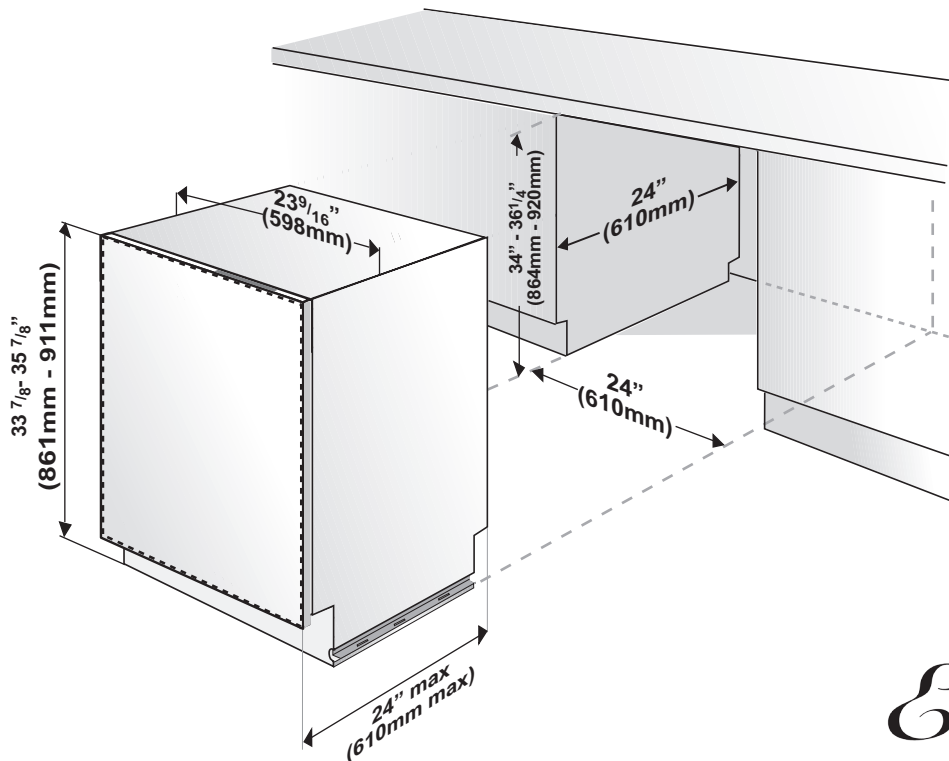

Interior Features

- **Adjustable Top Rack**
Two positions allows you to accommodate taller glasses in the upper rack or larger pans in the bottom rack.
- **Adjustable Tines on Lower Rack**
Four rows of tines can be adjusted for easier loading of pans.
- **Stemware Cradles**
Two stemware cradles gently hold wine glasses to prevent damage.
- **Sliding One-Piece Cutlery Basket**
Every load is different. And the sliding cutlery basket makes it easier to fit everything in every load.
- **Holds 14 Place Settings**

Elise

24" Built-In Tall Tub Dishwasher

AELTTDW

Technical Details	
Height (Adjustable)	33-7/8" – 35-7/8"
Width	23-9/16"
Depth	22-3/16"
Depth with 90° Door Open	47-1/4"
Shipping Weight (Approx.)	97 lbs.
Power Supply Location	Back Bottom Middle
Water Inlet Location	Front Bottom Left
Water Usage (Gallons) - Normal Cycle	3.5-5.0
Water Pressure (PSI)	4.35 - 145 psi
Water Heating Element Rating	1240 watts
Inlet Water Temperature	120°F (49°C) required
Electrical Requirement	12 amps, 120V / 60 Hz Includes 4' electrical cord
Number of Wash Levels	6
Sound Level	48dB