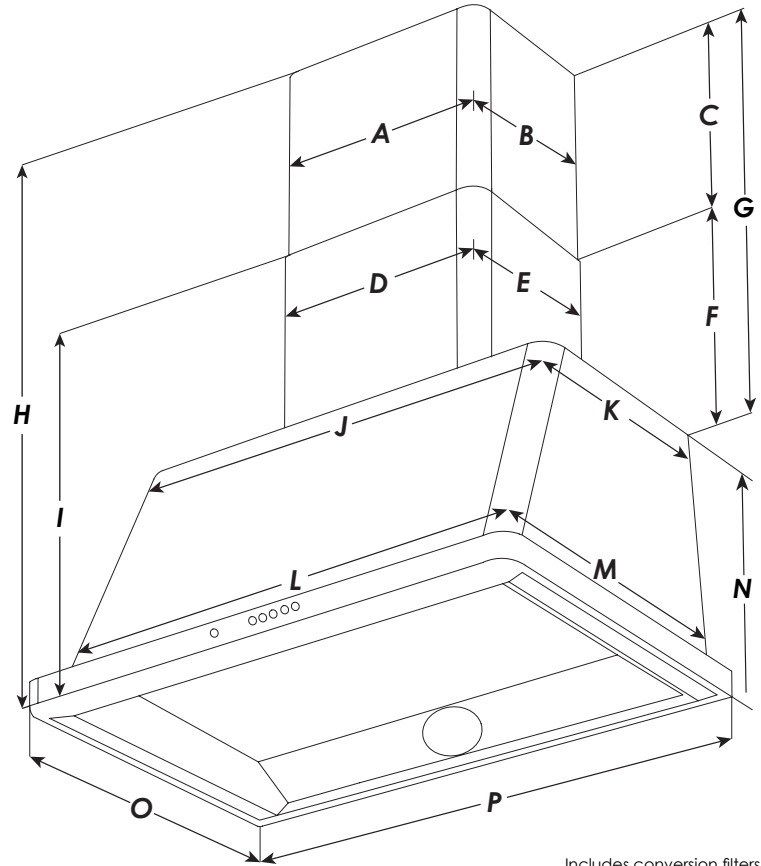

General Information

Materials.....	Stainless Steel
Exhaust Method.....	Convertible
Exhaust Vent Location.....	Top
Duct Shape.....	Round
Round Duct Diameter.....	5 14/16" / 15 CM
Adjustable Height.....	Yes
Filter Type.....	Mesh
Washable Filter.....	Yes
Dishwasher Safe Filter.....	Yes
Filter Material.....	Aluminum
Speed Control.....	Yes
Number of Speeds.....	4-Speed
Speed Control Type.....	Push Button
Minimum Sones.....	3
Maximum Sones.....	14
Maximum Sound Level.....	66 db
Infrared Lights.....	1
Required Bulb Wattage.....	20 Watt
Blower Type.....	Interior Unit
Maximum Air Movement.....	600 CFM
Delay Shut-off.....	Yes
Filter Clean Reminder.....	Yes
Power Source.....	Plug-In
Voltage.....	120 Volts
Amperage.....	15 AMPS
Hertz.....	60 Hz

Includes conversion filters.
Duct and vent cup are not included.
Customers must provide their own duct and vent

Specifications

Point	Description	Measurement	
		Inch	CM
A	Duct Extension Width	16	40.64
B	Duct Extension Depth	11	27.94
C	Duct Extension Height	14 ^{12/16}	37.46
D	Duct Width	15 ^{12/16}	40.01
E	Duct Depth	11 ^{7/16}	29.05
F	Duct Minimum Height	14 ^{9/16}	36.99
G	Duct Maximum Height	29 ^{5/16}	74.45
H	Maximum Overall Height	46 ^{10/16}	118.43
I	Minimum Overall Height	32 ^{3/16}	81.76
J	Upper Chimney Width	24 ^{10/16}	62.55
K	Upper Chimney Depth	15 ^{4/16}	38.74
L	Lower Chimney Width	26 ^{6/16}	66.99
M	Lower Chimney Depth	22	55.88
N	Hood Height with Sleeve	17 ^{5/16}	43.97
O	Overall Depth	23 ^{10/16}	60.01
P	Overall Width	29 ^{14/16}	75.88