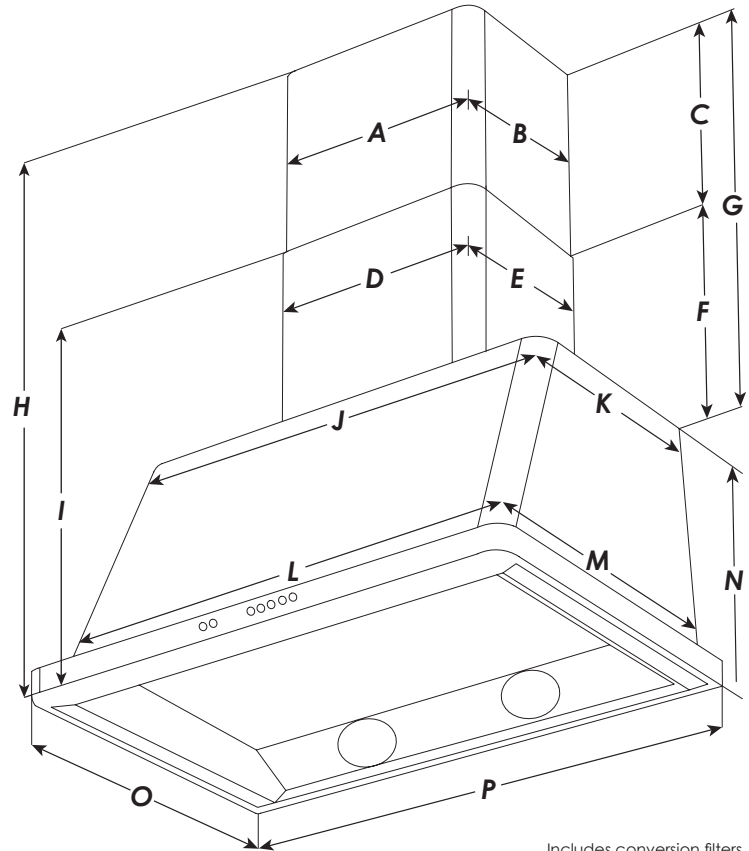

Majestic II - UAM90

36" Wall Mount Range Hood

Key Features

- 4 ventilating speeds.
- 600 CFM ventilation effectively removes odors and grease.
- Halogen Lights illuminate the cooktop.
- Anti-grease filters in anodized aluminum are dishwasher safe.

General Information

Materials.....	Stainless Steel
Exhaust Method.....	Convertible
Exhaust Vent Location.....	Top
Duct Shape.....	Round
Round Duct Diameter.....	5 14/16" / 15 CM
Adjustable Height.....	Yes
Filter Type.....	Mesh
Washable Filter.....	Yes
Dishwasher Safe Filter.....	Yes
Filter Material.....	Aluminum
Speed Control.....	Yes
Number of Speeds.....	4-Speed
Speed Control Type.....	Push Button
Minimum Sones.....	3
Maximum Sones.....	14
Maximum Sound Level.....	70 db
Infrared Lights.....	2 (175 watt)
LED Lights.....	2
Blower Type.....	Interior Unit
Maximum Air Movement.....	600 CFM
Delay Shut-off.....	Yes
Filter Clean Reminder.....	Yes
Power Source.....	Plug-In
Voltage.....	120 Volts
Amperage.....	15 AMPS
Hertz.....	60 Hz

Includes conversion filters.
Duct and vent cup are not included.
Customers must provide their own duct and vent

Specifications

Point	Description	Measurement	
		Inch	CM
A	Duct Extension Width	16	40.64
B	Duct Extension Depth	11	27.94
C	Duct Extension Height	14 ^{12/16}	37.46
D	Duct Width	15 ^{12/16}	40.01
E	Duct Depth	11 ^{7/16}	29.05
F	Duct Minimum Height	14 ^{9/16}	36.99
G	Duct Maximum Height	29 ^{5/16}	74.45
H	Maximum Overall Height	46 ^{10/16}	118.43
I	Minimum Overall Height	32 ^{3/16}	81.76
J	Upper Chimney Width	30 ^{10/16}	77.79
K	Upper Chimney Depth	15 ^{4/16}	38.74
L	Lower Chimney Width	32 ^{6/16}	81.60
M	Lower Chimney Depth	22	55.88
N	Hood Height with Sleeve	17 ^{5/16}	43.97
O	Overall Depth	23 ^{10/16}	60.01
P	Overall Width	35 ^{4/16}	89.54