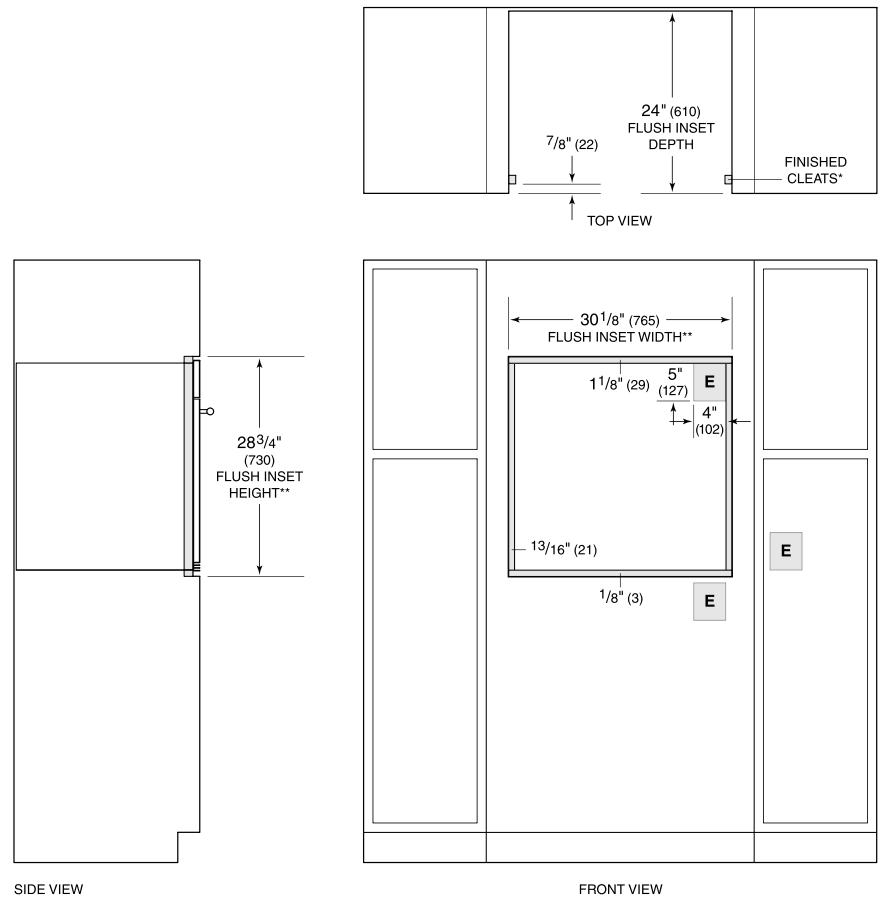

Ensures excellent visibility via three bright halogen lights and large, triple-panel-glass door windows

Master your technique with tips and recipes from the Mastering the M series oven guide

ACCESSORIES

For local dealer information, visit subzero-wolf.com/locator.

PRODUCT SPECIFICATIONS

Model	SO30TM/S/TH
Dimensions	29 7/8"W x 28 1/2"H x 23"D
Oven 1 Interior Dimensions	25 1/4"W x 17 1/2"H x 19 7/8"D
Overall Capacity	5.1 cu. ft.
Usable Capacity	3.3 cu. ft.
Door Clearance	21 3/8"
Electrical Supply	240/208 VAC, 60 Hz
Electrical Service	30 amp dedicated circuit
Conduit Length	4 Feet

ELECTRICAL

NOTE: Dimensions in parenthesis are in millimeters unless otherwise specified

DIMENSIONS

FLUSH INSTALLATION

*1" (25) minimum depth. Shaded areas will be visible and should be finished to match cabinetry.

**Dimension provides minimum reveals.

NOTE: Location of electrical supply within opening may require additional cabinet depth.