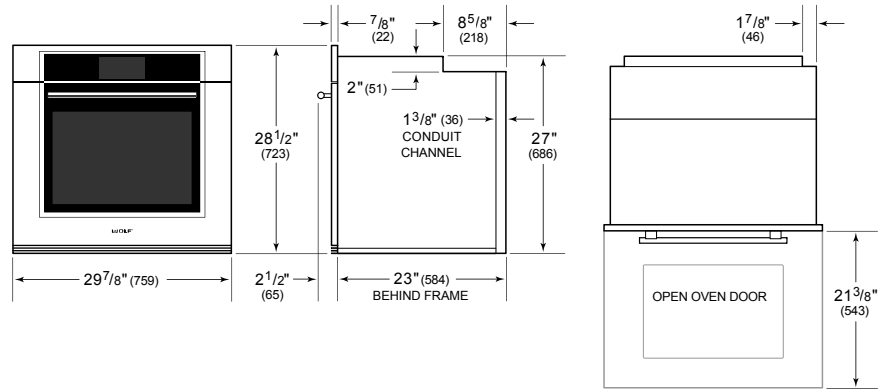

For local dealer information, visit subzero-wolf.com/locator.

PRODUCT SPECIFICATIONS

Model	SO30TM/S/TH
Dimensions	29 7/8"W x 28 1/2"H x 23"D
Oven 1 Interior Dimensions	25 1/4"W x 17 1/2"H x 19 7/8"D
Overall Capacity	5.1 cu. ft.
Usable Capacity	3.3 cu. ft.
Door Clearance	21 3/8"
Electrical Supply	240/208 VAC, 60 Hz
Electrical Service	30 amp dedicated circuit
Conduit Length	4 Feet

ELECTRICAL

NOTE: Dimensions in parenthesis are in millimeters unless otherwise specified

DIMENSIONS

FLUSH INSTALLATION

*1" (25) minimum depth. Shaded areas will be visible and should be finished to match cabinetry.

**Dimension provides minimum reveals.

NOTE: Location of electrical supply within opening may require additional cabinet depth.