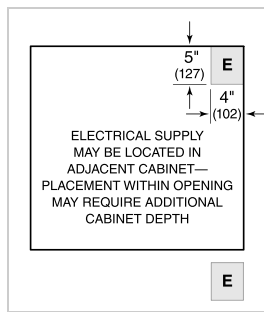

For local dealer information, visit subzero-wolf.com/locator.

PRODUCT SPECIFICATIONS

Model	SO30TM/S/TH
Dimensions	29 7/8"W x 28 1/2"H x 23"D
Oven 1 Interior Dimensions	25 1/4"W x 17 1/2"H x 19 7/8"D
Overall Capacity	5.1 cu. ft.
Usable Capacity	3.3 cu. ft.
Door Clearance	21 3/8"
Electrical Supply	240/208 VAC, 60 Hz
Electrical Service	30 amp dedicated circuit
Conduit Length	4 Feet

ELECTRICAL

NOTE: Dimensions in parenthesis are in millimeters unless otherwise specified

DIMENSIONS

FLUSH INSTALLATION

*1" (25) minimum depth. Shaded areas will be visible and should be finished to match cabinetry.