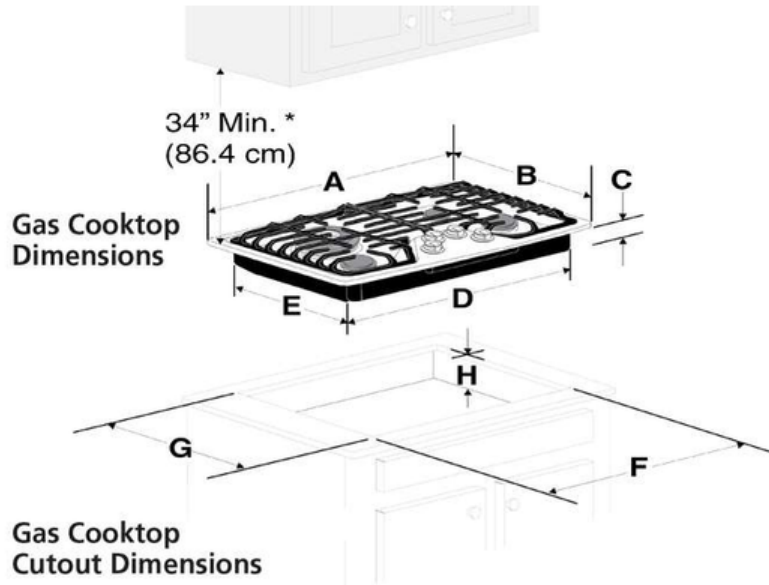

### Dimensions and Volume

Height	5 1/8"
Width	36"
Depth	20 31/32"
Maximum Cutout Height	8"
Maximum Cutout Width	34 1/4"
Minimum Cutout Height	8"
Minimum Cutout Width	33 7/8"

# Electrolux

36" Gas Cooktop

ECCG3668AS

Version : 01/21

PRODUCT DIMENSIONS					
MODEL	A. WIDTH	B. DEPTH	C. HEIGHT	D. BOX WIDTH	E. BOX DEPTH
30" Gas Cooktop	30" (76.2 cm)	21" (53.3 cm)	2 7/16" (6.2 cm)	27" (68.6 cm)	18 7/8" (47.9 cm)
36" Gas Cooktop	36" (91.4 cm)	21" (53.3 cm)	2 7/16" (6.2 cm)	33 5/8" (85.4 cm)	18 7/8" (47.9 cm)