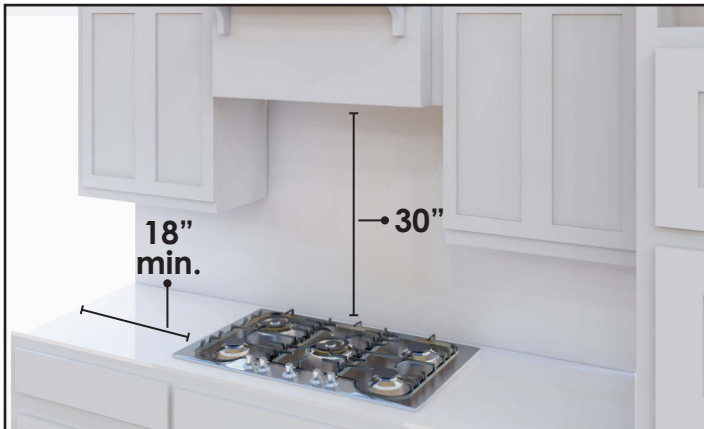

# UHP125FCI 48" GAS COOKTOP

ILVE's 48" gas cooktop comes with 6 sealed brass burners and a removable griddle that provides you with flexible cooking options. It also features stainless steel knobs, heavy duty cast iron grates, and a deep recessed cooktop to contain spills and accidents from cooking.

## FEATURES

- High-efficiency brass burners
- Stainless steel griddle and replacement grates
- Cast-iron heavy duty grates and burners
- Deep recessed spill trays
- Precision burner controls
- One touch automatic electronic ignition

## OVERALL DIMENSIONS

WIDTH..... 45 14/16" / 116.5 CM  
 DEPTH.....20 4/16" / 51.5 CM  
 HEIGHT..... 2 9/16" / 6.5 CM