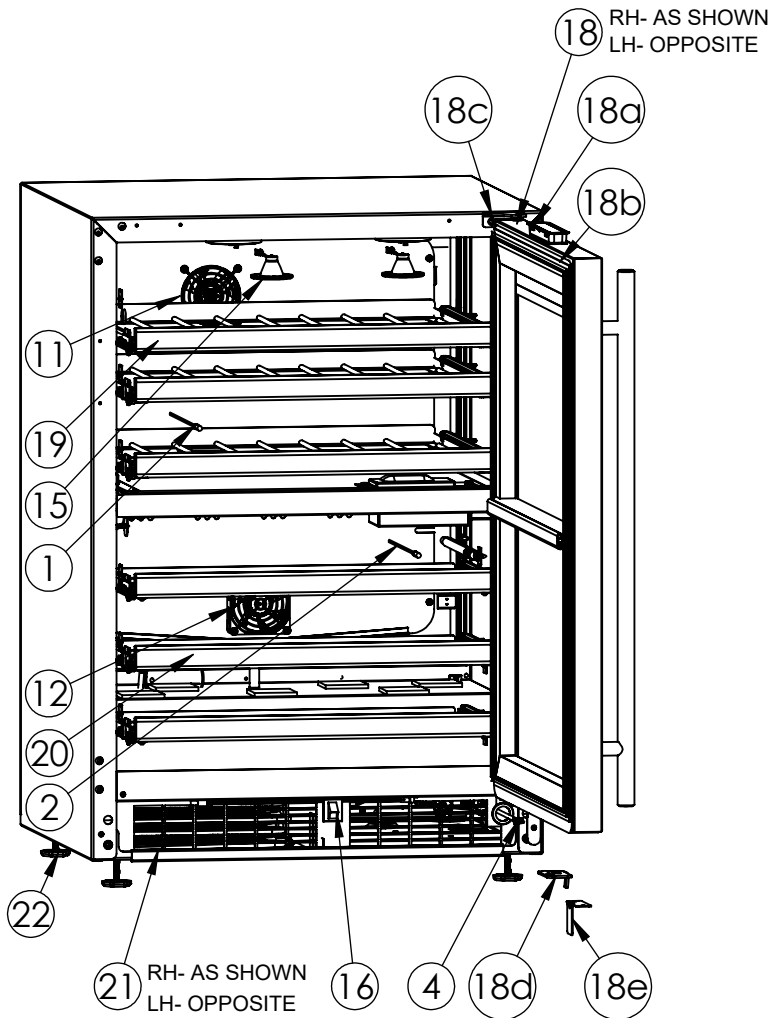

Service Parts List

marvelrefrigeration.com
800-223-3900

ML24WD1G3LS/ML24WD1G3RS		
Item	Description	Marvel P/N
1	Upper Zone Thermistor	S41050420-BLK
2	Lower Zone Termistor	S41050420-BLK
3	Defrost Thermistor	S41050420-BLK
4	Comm Cable	S41013555-LS
5	Main Board	S41050401-004
6	Embraco Compressor	42249211
7	5uF Run Capacitor	S41013510
8	Evaporator & Heat Exchanger	42249125
9	Condenser	42249374
10	Condenser Fan Motor, Blade&Shroud	42249159
11	Upper Evap Fan	42249149
12	Lower Evap Fan	42249149
13	Front Damper	42249123
14	Rear Damper	42249123
15	White LED Light	42249105
16	Black Rocker Light Switch	42246922
17	Upper Zone Heater	42249302
18	LH SS Glass Door RH SS Glass Door 18a. Display: S41050442-DZ 18b. Black Gasket: S41013317-001 18c. Chrome Hinge PKG: 42249127(LH) Or 42249128(RH) 18d. Door Stop: 42249353(LH) Or 42249352(RH) 18e. Striker Plate: S41014415-BLK	42249214 42249215
19	8-Bottle Wine Shelf	S42138121-NAT
20	4-Bottle Wine Shelf	S42138122-NAT
21	LH Black Grille RH Black Grille	S41014476-BL S41014476-BR
22	Leveling Legs(4)	42243808
23	Power Cord	S41050429