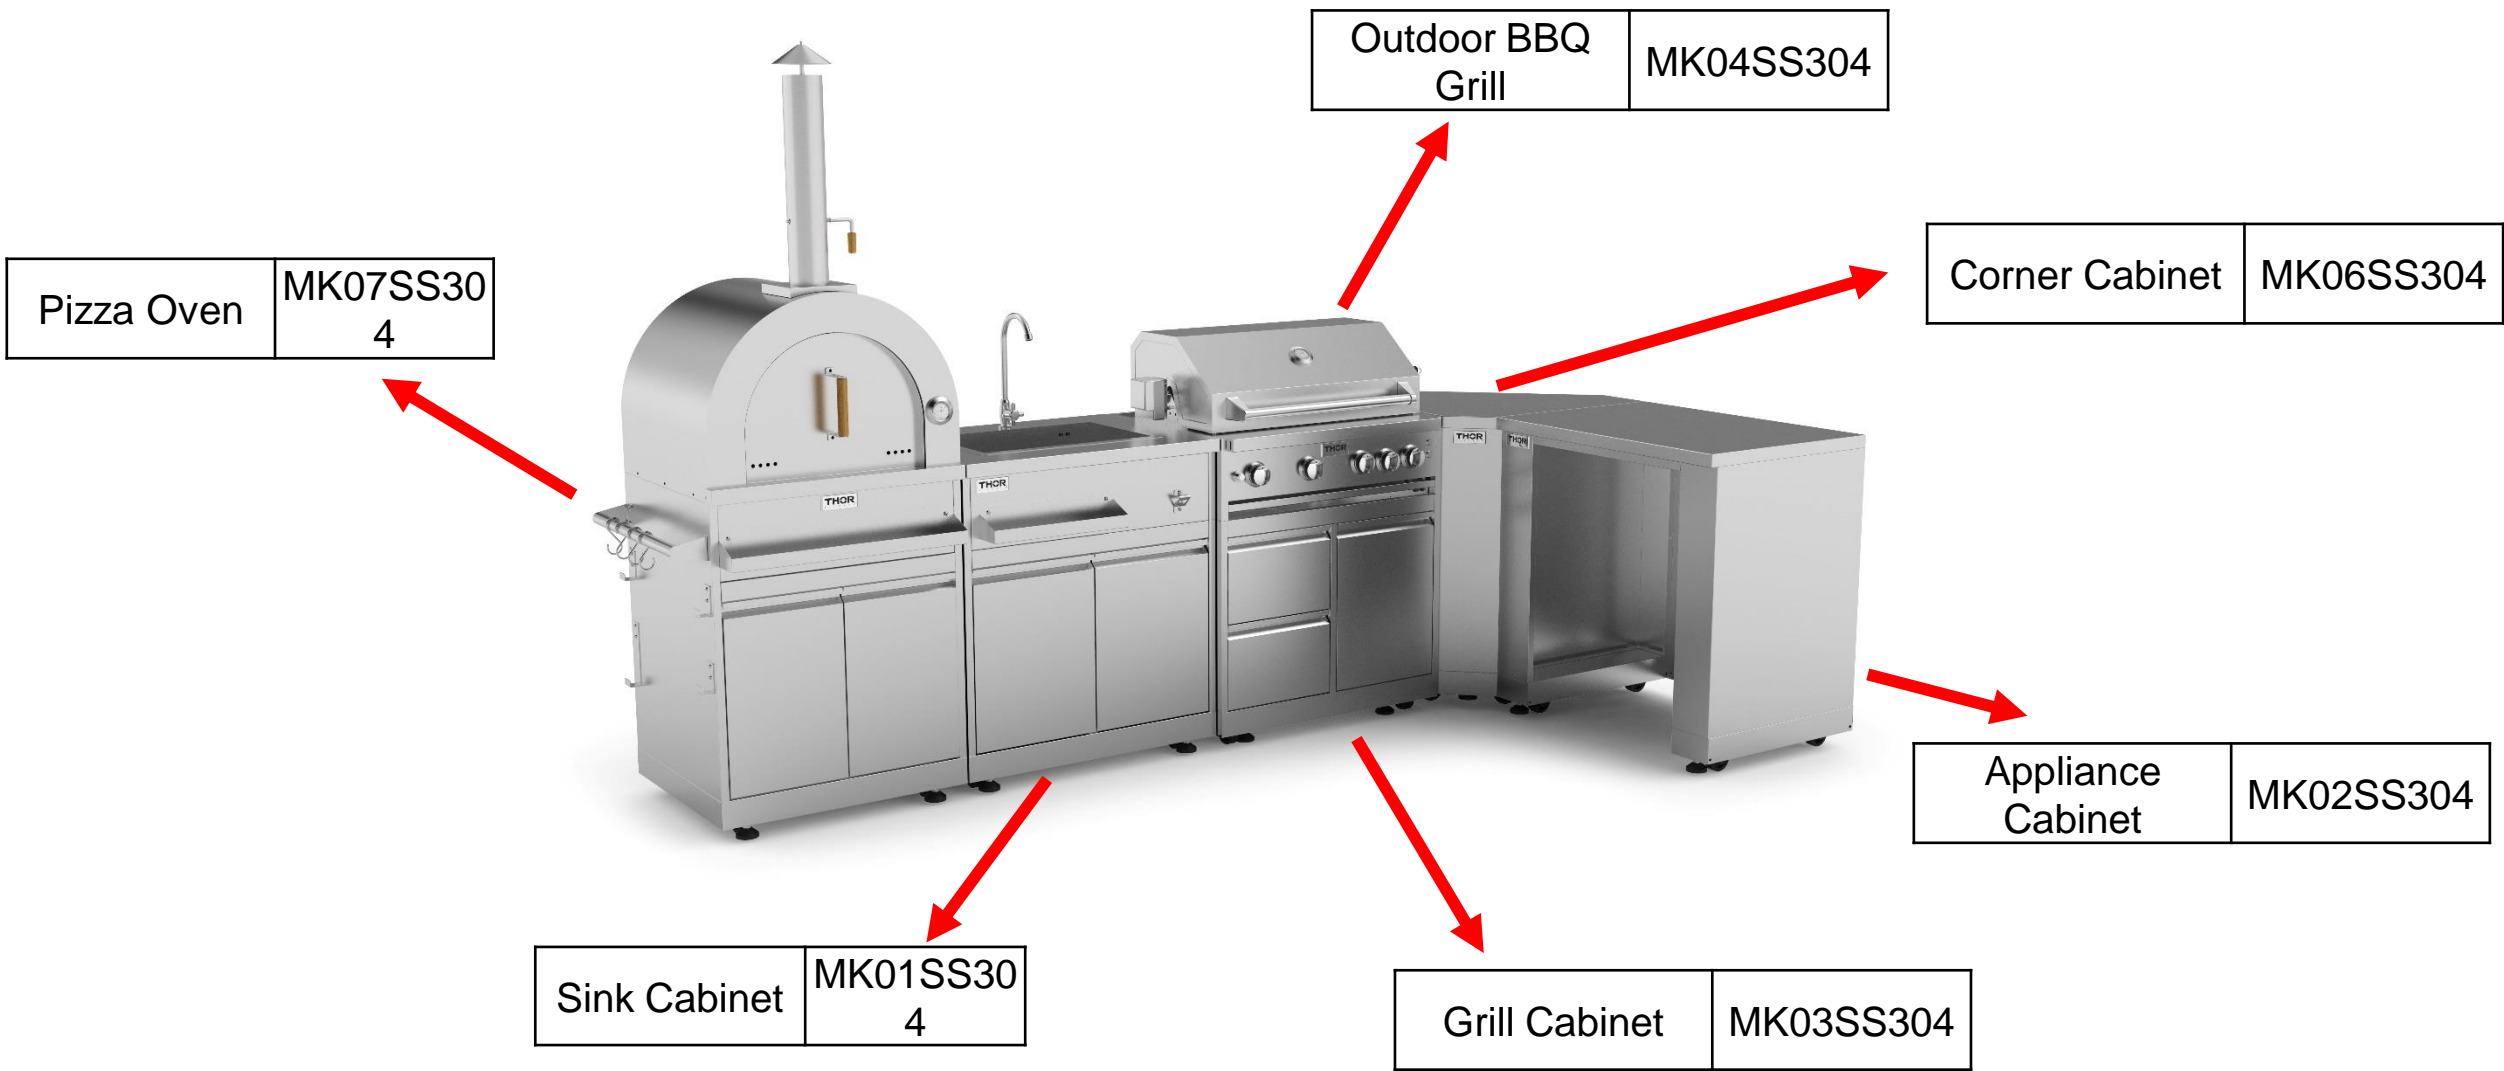

Model # MK01SS304

Outdoor Sink Cabinet

- Storage tray
- Bottle opener
- Storage cabinet
- Kitchen sink including drain hose and water pipe
- 2*3" Fixed Casters and 2*3" Locking Swivel Casters
- **KD construction**

Spec	Dimension
Product Width	32"
Product Depth	25"
Product Depth (including front panel)	26"
Product Height	38"

Model # MK02SS304

Outdoor Appliance Cabinet

- Provide outdoor appliances with a flush built-in look
- Provide additional prepping space
- 2*3" Fixed Casters and 2*3" Locking Swivel Casters
- KD construction
- Appliance not included

Spec	Dimension
Product Width	35 3/16"
Product Depth	26"
Product Height	38"
Appliance Cut-out Width	24"
Appliance Cut-out Depth	25"
Appliance Cut-out Height	35 3/8"

Thor Under-Counter Outdoor Refrigerator

TRF2401U

- Soft close Drawer
- White LED light
- Pro handle
- 304 ss drawer panel
- ETL listed for outdoor use

Thor Outdoor Wine Cooler

TWC2401DO

- Dual-zone design
- 46 bottle capacity
- Blue LED light
- Door alarm
- Security lock
- Low-E coated glass
- 304 ss drawer panel
- ETL listed for outdoor use