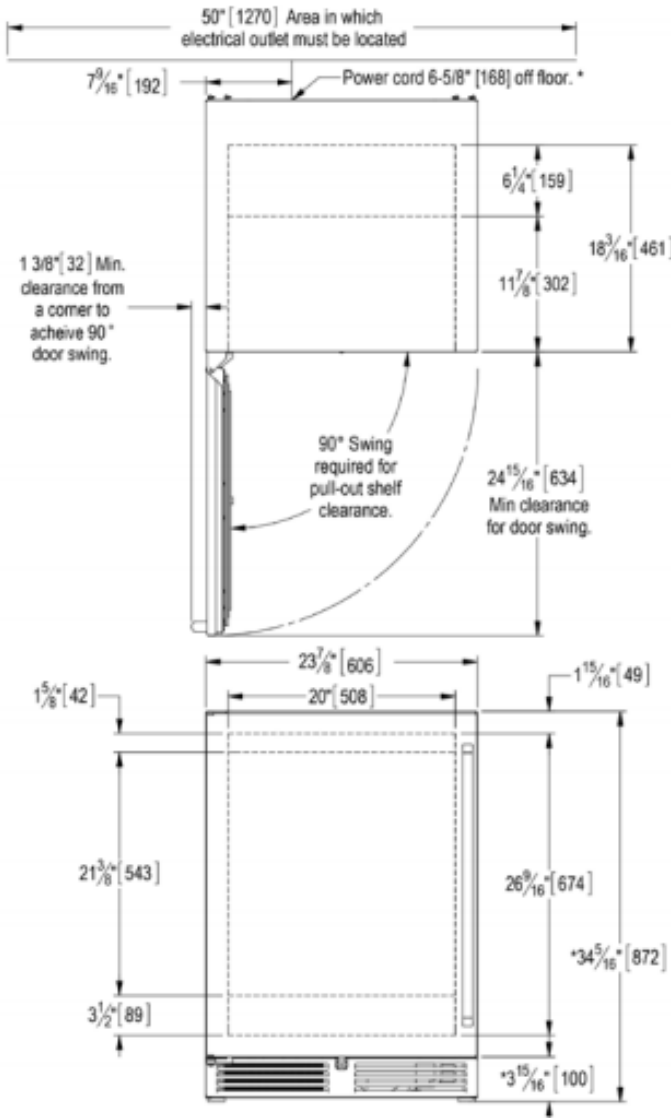

24" SIGNATURE SERIES
Wine Reserve

* - Leg levelers can add 3/4" [19] to these dimensions when fully extended.