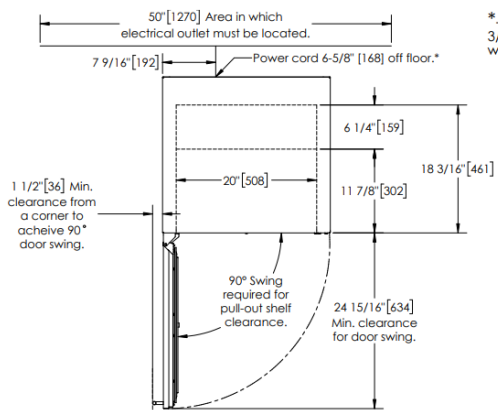

24" C-SERIES
Refrigerator

CUSTOMER MODEL NUMBER	REGULATORY MODEL NUMBER	Hinge Side	Lock
HC24RB-4-1L	HC24RB4C-00-SLS0R	Left	No
HC24RB-4-1R	HC24RB4C-00-SRS0R	Right	No
HC24RB-4-2L	HC24RB4C-00-PL00R	Left	No
HC24RB-4-2R	HC24RB4C-00-PR00R	Right	No
HC24RB-4-3L	HC24RB4C-00-TLS0R	Left	No
HC24RB-4-3R	HC24RB4C-00-TRS0R	Right	No
HC24RB-4-4L	HC24RB4C-00-RL00R	Left	No
HC24RB-4-4R	HC24RB4C-00-RR00R	Right	No
HC24RB-4-1LL	HC24RB4C-00-SLSLR	Left	Yes
HC24RB-4-1RL	HC24RB4C-00-SRSLR	Right	Yes
HC24RB-4-2LL	HC24RB4C-00-PL0LR	Left	Yes
HC24RB-4-2RL	HC24RB4C-00-PR0LR	Right	Yes
HC24RB-4-3LL	HC24RB4C-00-TLSLR	Left	Yes
HC24RB-4-3RL	HC24RB4C-00-TRSLR	Right	Yes
HC24RB-4-4LL	HC24RB4C-00-RL0LR	Left	Yes
HC24RB-4-4RL	HC24RB4C-00-RR0LR	Right	Yes
HC24RO-4-1L	HC24RO4C-00-SLS0R	Left	No
HC24RO-4-1R	HC24RO4C-00-SRS0R	Right	No
HC24RO-4-2L	HC24RO4C-00-PL00R	Left	No
HC24RO-4-2R	HC24RO4C-00-PR00R	Right	No
HC24RO-4-1LL	HC24RO4C-00-SLSLR	Left	Yes
HC24RO-4-1RL	HC24RO4C-00-SRSLR	Right	Yes
HC24RO-4-2LL	HC24RO4C-00-PL0LR	Left	Yes
HC24RO-4-2RL	HC24RO4C-00-PR0LR	Right	Yes

Door Models

*- Leg leveler can add 3/4" [19] to these dimensions when fully extended.