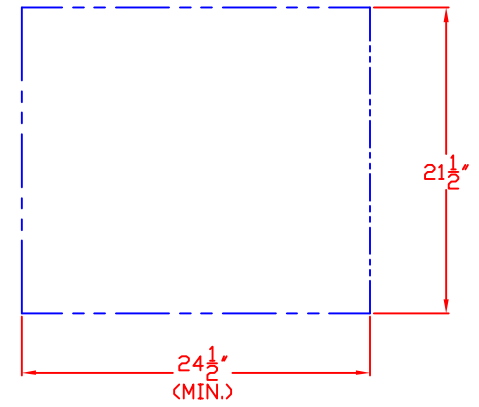

2/12/13

SEDONA by LYNX
20" OUTDOOR REFRIGERATOR
MODEL L500REF
WITH DIMENSIONS

ISLAND CUTOUT
IN BLUE

TOP VIEW

NOTE: FOR THIS ILLUSTRATION,
REFRIGERATOR HAS BEEN SET
AT MAXIMUM HEIGHT OF 34-3/8"

FRONT VIEW

SIDE VIEW

2/12/13

SEDONA by LYNX
20" OUTDOOR REFRIGERATOR
MODEL L500REF
ISLAND CUTOUT

ISLAND CUTOUT
IN BLUE

TOP VIEW

FRONT VIEW

SIDE VIEW