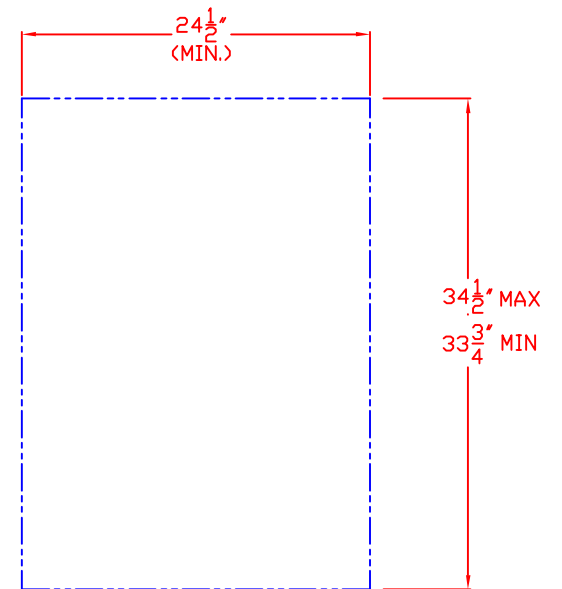

2/12/13

SEDONA by LYNX
20" OUTDOOR REFRIGERATOR
MODEL L500REF
WITH DIMENSIONS

ISLAND CUTOUT
IN BLUE

TOP VIEW

NOTE: FOR THIS ILLUSTRATION,
REFRIGERATOR HAS BEEN SET
AT MAXIMUM HEIGHT OF 34-3/8"

FRONT VIEW

SIDE VIEW

2/12/13

SEDONA by LYNX
20" OUTDOOR REFRIGERATOR
MODEL L500REF
ISLAND CUTOUT

ISLAND CUTOUT
IN BLUE

TOP VIEW

FRONT VIEW

SIDE VIEW