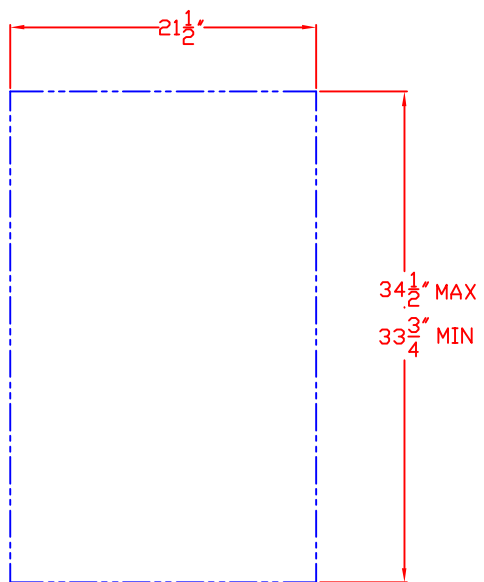

2/12/13

SEDONA by LYNX
20" OUTDOOR REFRIGERATOR
MODEL L500REF
WITH DIMENSIONS

ISLAND CUTOUT
IN BLUE

TOP VIEW

NOTE: FOR THIS ILLUSTRATION,
REFRIGERATOR HAS BEEN SET
AT MAXIMUM HEIGHT OF 34-3/8"

FRONT VIEW

SIDE VIEW

2/12/13

SEDONA by LYNX
20" OUTDOOR REFRIGERATOR
MODEL L500REF
ISLAND CUTOUT

ISLAND CUTOUT
IN BLUE

TOP VIEW

FRONT VIEW

SIDE VIEW